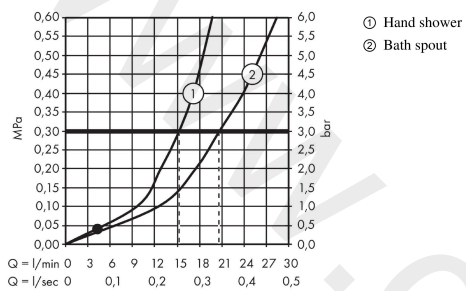

AXOR Montreux
4-hole tile mounted bath mixer with cross handles
 Finish: **Brushed Nickel** Article Number: **16544820**

product features

- consists of: 4-hole tile mounted bath mixer, hand shower, shower hose, shower holder
- 2 functions
- projection: 196 mm
- spray type mixer: normal spray
- spray type hand shower: RainAir
- maximum pull-out length of hand shower: 1.10 m
- maximum flow rate at 3 bar: 21 l/min
- flow rate for bath spout at 3 bar: 21 l/min
- flow rate of hand shower at 3 bar: 15 l/min
- ceramic valves hot/ cold 180°
- non-return valve
- connection dimension: DN15
- connection type: basic set
- tile mounted
- min. operating pressure: 1 bar
- max. operating pressure: 10 bar

Article Details

Price excl. VAT

2.687,50 £

Technology

Product image

Scale drawing

AXOR Montreux
4-hole tile mounted bath mixer with cross handles
 Finish: **Brushed Nickel** Article Number: **16544820**

Flowchart