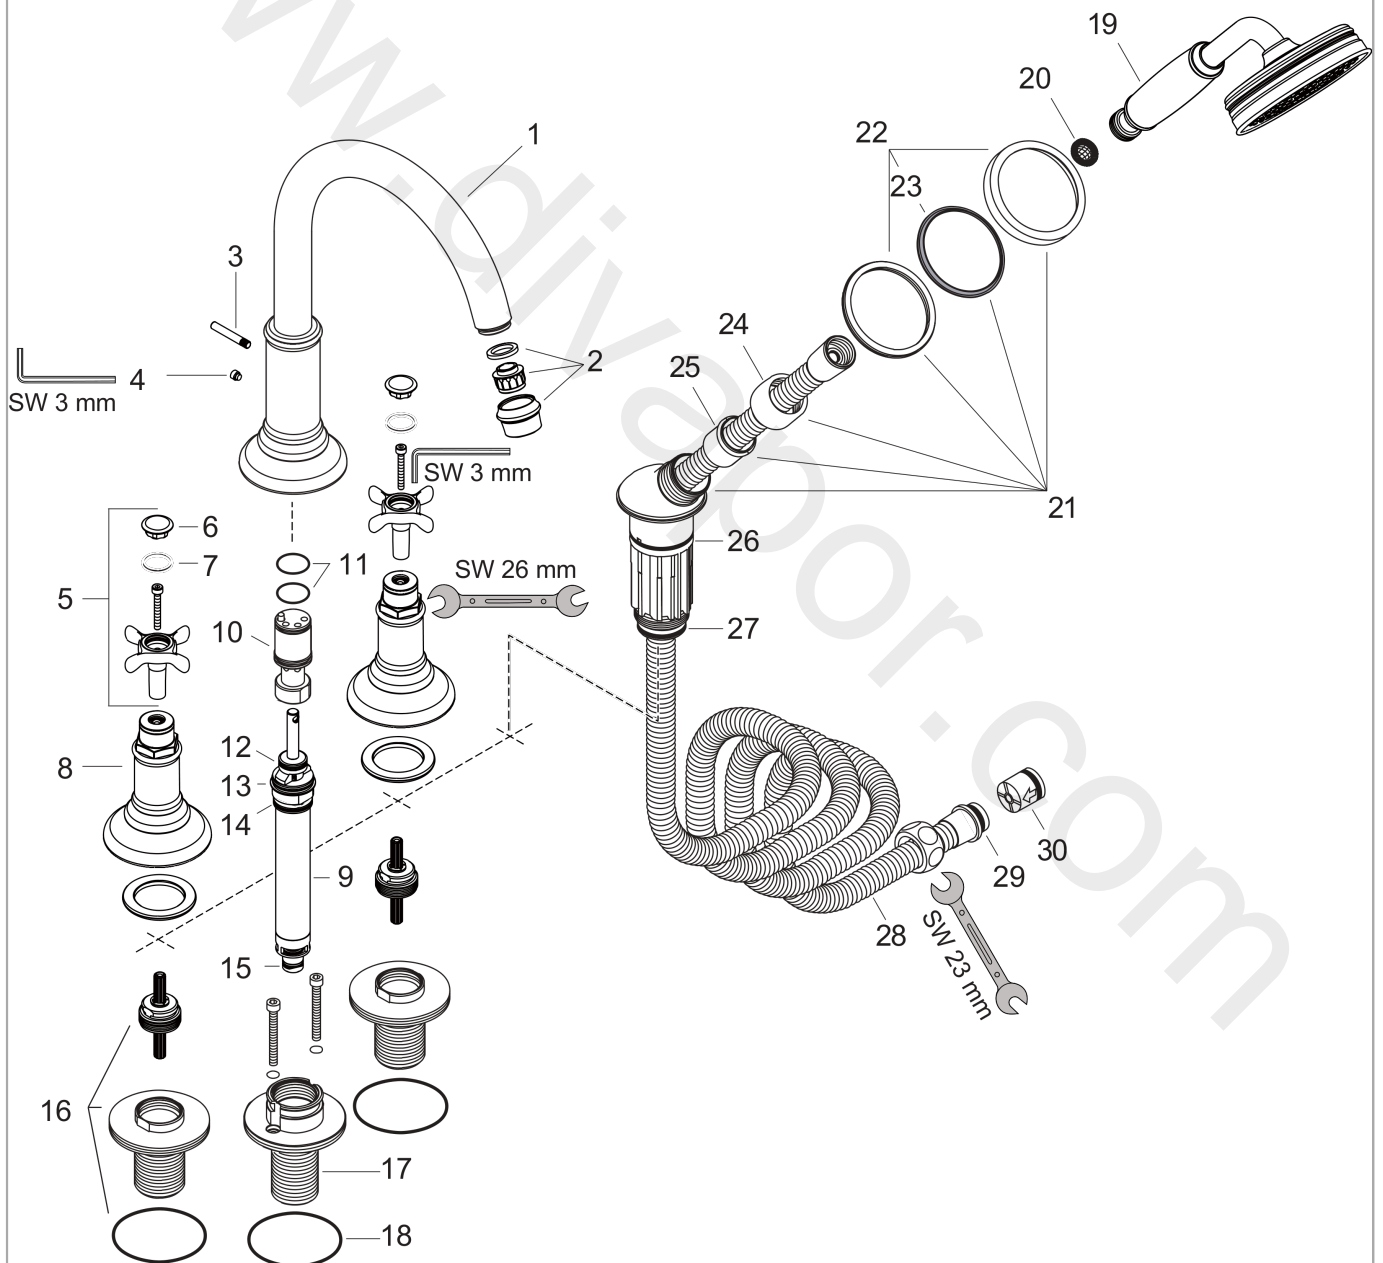

AXOR Montreux
4-hole tile mounted bath mixer with cross handles
 Finish: **Brushed Nickel** Article Number: **16544820**

product features

- consists of: 4-hole tile mounted bath mixer, hand shower, shower hose, shower holder
- 2 functions
- projection: 196 mm
- spray type mixer: normal spray
- spray type hand shower: RainAir
- maximum pull-out length of hand shower: 1.10 m
- maximum flow rate at 3 bar: 21 l/min
- flow rate for bath spout at 3 bar: 21 l/min
- flow rate of hand shower at 3 bar: 15 l/min
- ceramic valves hot/ cold 180°
- non-return valve
- connection dimension: DN15
- connection type: basic set
- tile mounted
- min. operating pressure: 1 bar
- max. operating pressure: 10 bar

AXOR Montreux
4-hole tile mounted bath mixer with cross handles
 Finish: **Brushed Nickel** Article Number: **16544820**

Exploded Drawing

Year of production: >07/22

AXOR Montreux
4-hole tile mounted bath mixer with cross handles
 Finish: **Brushed Nickel** Article Number: **16544820**

AXOR Montreux
4-hole tile mounted bath mixer with cross handles
Finish: **Brushed Nickel** Article Number: **16544820**

Spare part list

Year of production: >07/22

Pos.		Article Number	Price	PU
e	Grease	90920000	£ 16,10	1