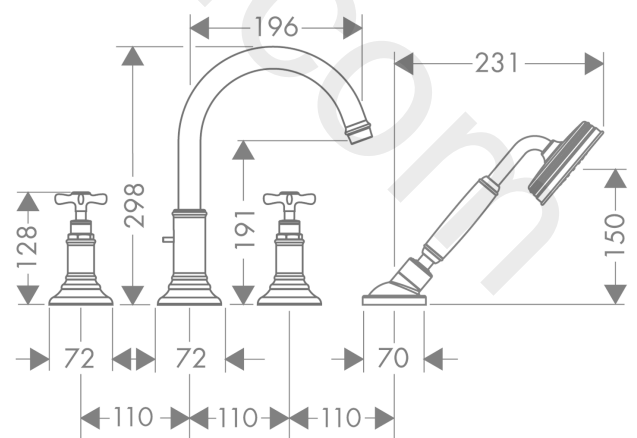

Scale drawing