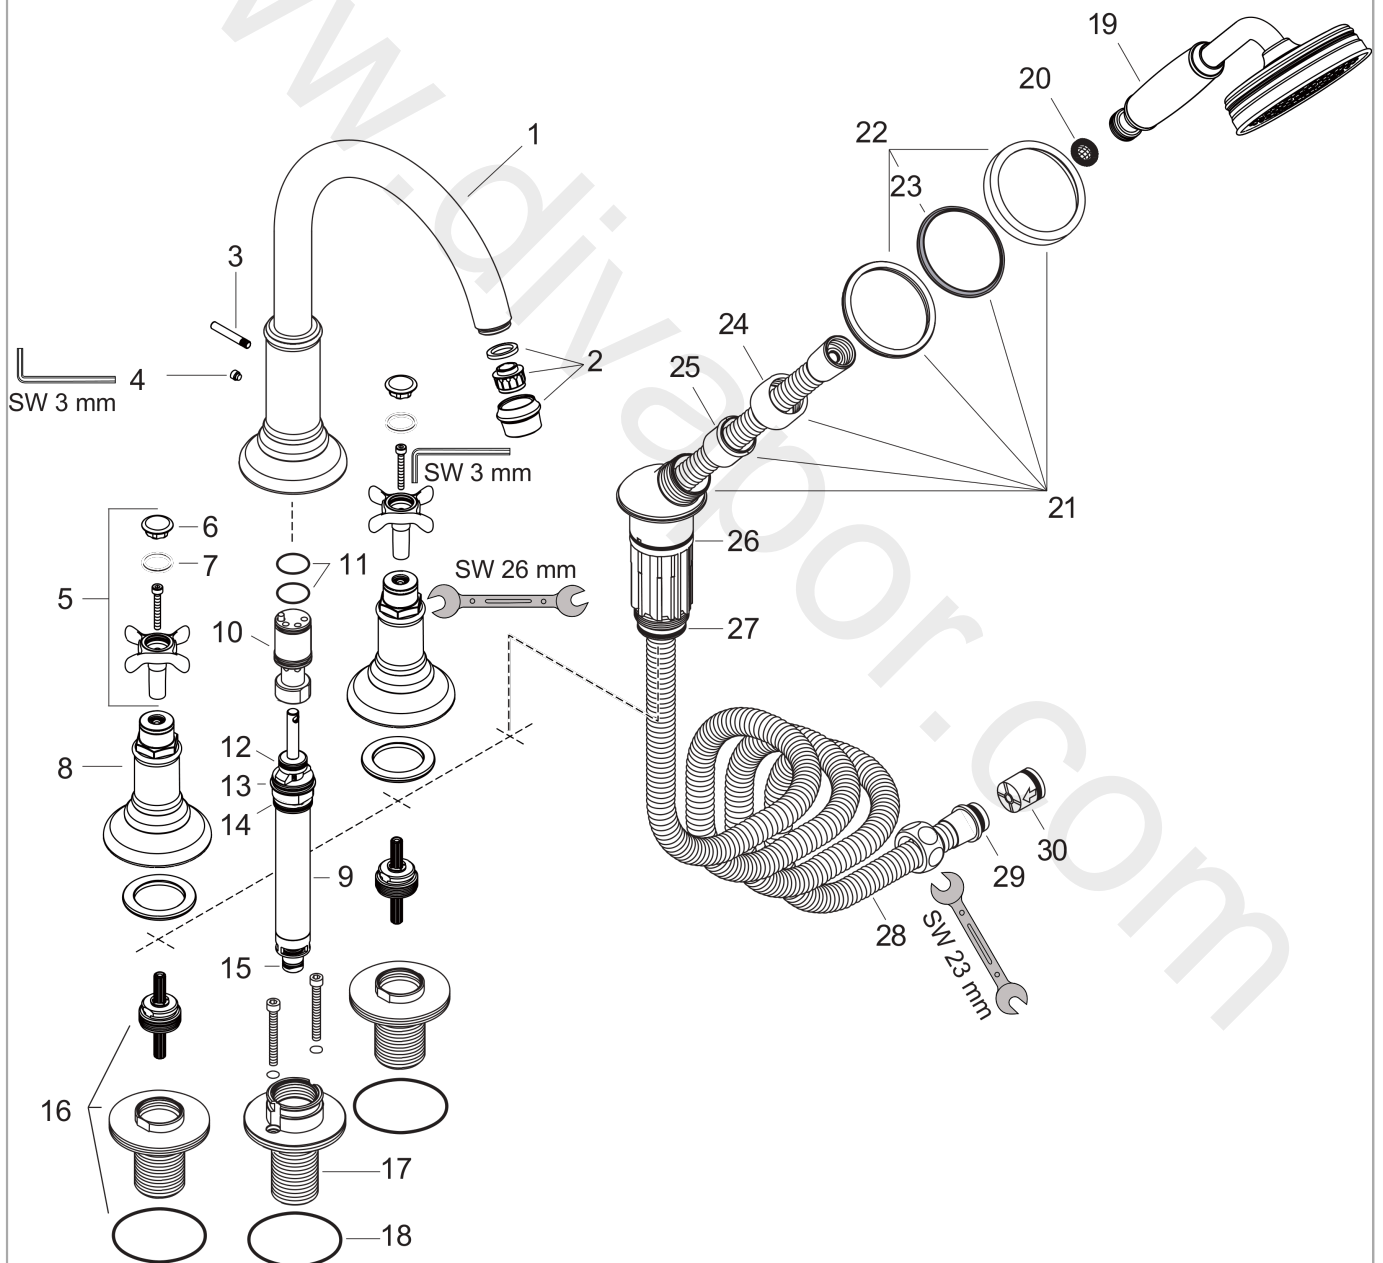

AXOR Montreux
4-hole tile mounted bath mixer with cross handles
 Surfaces: Article Number: **16544820**

Exploded Drawing

Year of production: **04/06 - 06/22**

AXOR Montreux
4-hole tile mounted bath mixer with cross handles
 Surfaces: Article Number: **16544820**

Spare part list

Year of production: **04/06 - 06/22**

Pos.		Article Number	Price	PU
1	spout cpl.	98606820	£ 830,00	1
2	aerator M22x1 (25 l/min)	98575820	£ 110,00	1
3	diverter knob	98607820	£ 25,00	1
4	hollow set screw M6x6	97660000	£ 3,30	1
5	handle	16291820	£ 137,00	1
6	set of screw covers, cold / hot water / neutral	97987000	£ 64,00	1
7	O-ring 16x2	98133000	£ 3,30	1
8	escutcheon	98605820	£ 275,00	1
9	selector	96777000	£ 96,00	1
10	guide tube	92214000	£ 51,00	1
11	O-ring 20x1,5	98197000	£ 3,30	1
12	O-Ring 14x2,5	98189000	£ 3,30	1
13	O-Ring 23x2,5	98183000	£ 3,30	1
14	O-Ring 22x2	98185000	£ 3,30	1
15	O-ring 9x2,5	98217000	£ 3,30	1
16	flange	97656000	£ 110,00	1
17	selector housing	97225000	£ 79,00	1
18	O-ring 58x3	98202000	£ 3,30	1
19	handshower	16320820	£ 382,56	1
20	filter packing	94246000	£ 3,30	1
21	shower holder, assy	96433820	£ 173,00	1
22	escutcheon for shower holder	96237820	£ 64,00	1
23	escutcheon chuck	97105000	£ 9,00	1
24	nut	97584820	£ 25,00	1
25	insert for shower holder	96942000	£ 13,30	1
26	O-ring 38x2,5	98198000	£ 6,10	1
27	O-Ring 28x2	98194000	£ 3,30	1
28	shower hose 2,00 m	94148000	£ 79,00	1
29	O-ring 11x2	98127000	£ 3,30	1
30	set of non return valves DW 15	94074000	£ 16,10	1
a	SECUFLEX hose + long hose (max. extension 1,40 m)	94109000	£ 445,00	1
b	concealed item	14444180	-	1
c	concealed item	14445180	-	1
d	silicone sprayer 10 ml	97864000	£ 43,00	1

AXOR Montreux
4-hole tile mounted bath mixer with cross handles
Surfaces: Article Number: **16544820**

Spare part list

Year of production: **04/06 - 06/22**

Pos.		Article Number	Price	PU
e	Grease	90920000	£ 16,10	1