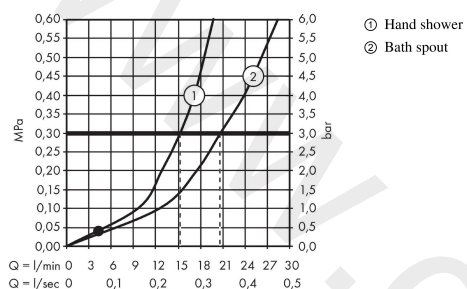

AXOR Montreux
4-hole tile mounted bath mixer with cross handles
Finish: **Chrome** Article Number: **16544000**

Flowchart