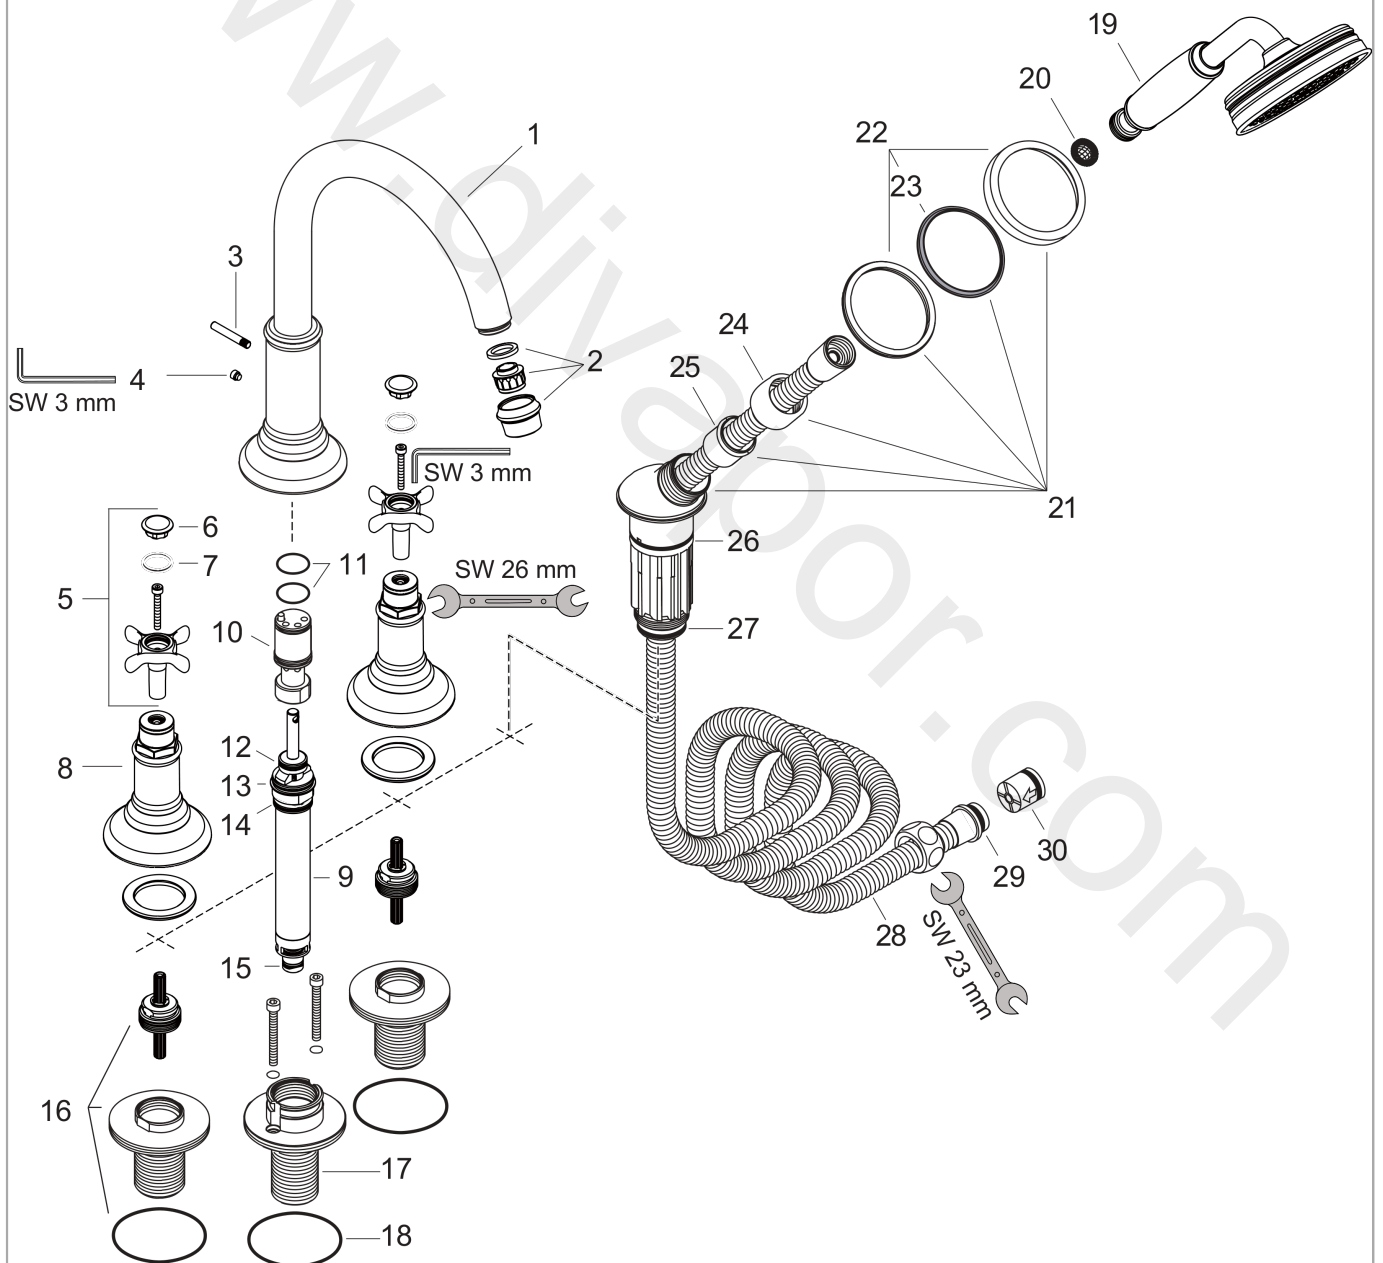

## Flowchart

**AXOR Montreux**  
**4-hole tile mounted bath mixer with cross handles**  
 Finish: **Chrome** Article Number: **16544000**

## Exploded Drawing

Year of production: >04/06

**AXOR Montreux**  
**4-hole tile mounted bath mixer with cross handles**  
 Finish: **Chrome** Article Number: **16544000**

## Spare part list

Year of production: >04/06

Pos.		Article Number	Price	PU
1	spout cpl.	98606000	£ 585,00	1
2	aerator M22x1 (25 l/min)	98575000	£ 79,00	1
3	diverter knob	98607000	£ 16,10	1
4	hollow set screw M6x6	97660000	£ 3,30	1
5	handle	16291000	£ 96,00	1
6	set of screw covers, cold / hot water / neutral	97987000	£ 64,00	1
7	O-ring 16x2	98133000	£ 3,30	1
8	escutcheon	98605000	£ 173,00	1
9	selector	96777000	£ 96,00	1
10	guide tube	92214000	£ 51,00	1
11	O-ring 20x1,5	98197000	£ 3,30	1
12	O-Ring 14x2,5	98189000	£ 3,30	1
13	O-Ring 23x2,5	98183000	£ 3,30	1
14	O-Ring 22x2	98185000	£ 3,30	1
15	O-ring 9x2,5	98217000	£ 3,30	1
16	flange	97656000	£ 110,00	1
17	selector housing	97225000	£ 79,00	1
18	O-ring 58x3	98202000	£ 3,30	1
19	handshower	16320000	£ 255,00	1
20	filter packing	94246000	£ 3,30	1
21	shower holder, assy	96433000	£ 110,00	1
22	escutcheon for shower holder	96237000	£ 43,00	1
23	escutcheon chuck	97105000	£ 9,00	1
24	nut	97584000	£ 16,10	1
25	insert for shower holder	96942000	£ 13,30	1
26	O-ring 38x2,5	98198000	£ 6,10	1
27	O-Ring 28x2	98194000	£ 3,30	1
28	shower hose 2,00 m	94148000	£ 79,00	1
29	O-ring 11x2	98127000	£ 3,30	1
30	set of non return valves DW 15	94074000	£ 16,10	1
a	SECUFLEX hose + long hose (max. extension 1,40 m)	94109000	£ 445,00	1
b	concealed item	14444180	-	1
c	concealed item	14445180	-	1
d	silicone sprayer 10 ml	97864000	£ 43,00	1