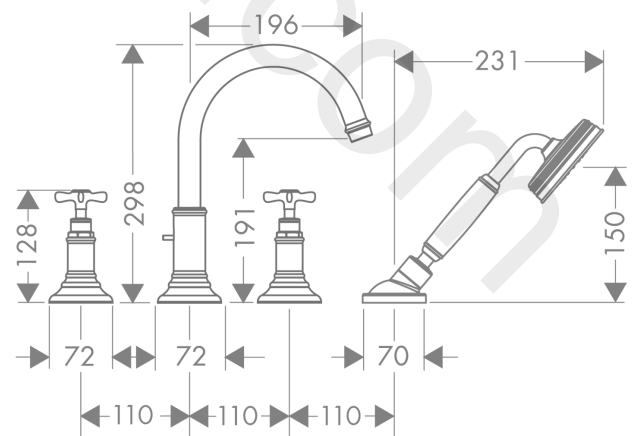

Scale drawing