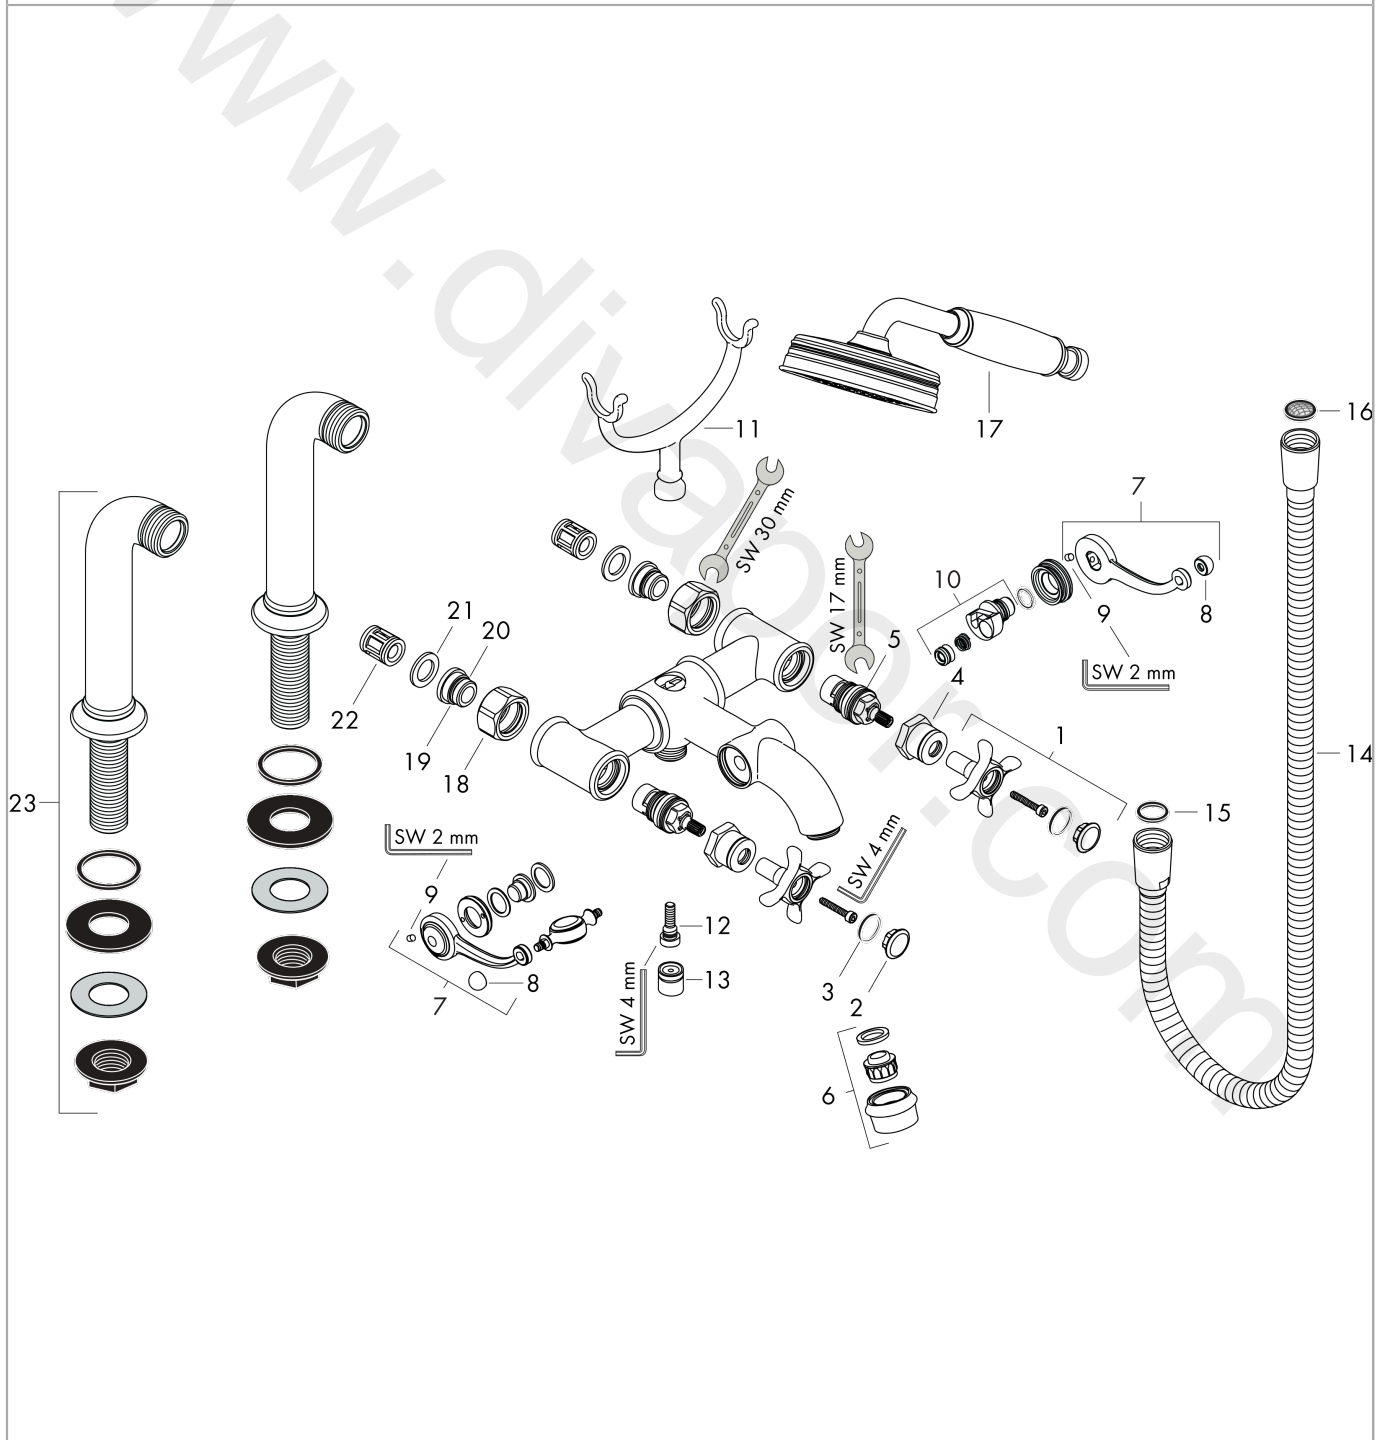

AXOR Montreux
2-handle rim mounted bath mixer
 Surfaces: Article Number: **16542820**

Exploded Drawing

Year of production: **04/06 - 01/19**

AXOR Montreux
2-handle rim mounted bath mixer
 Surfaces: Article Number: **16542820**

Spare part list

Year of production: **04/06 - 01/19**

Pos.		Article Number	Price	PU
1	handle	16597820	£ 173,00	1
2	set of screw covers, cold / hot water / neutral	97987000	£ 64,00	1
3	O-ring 16x2	98133000	£ 3,30	1
4	sleeve	97993820	£ 79,00	1
5	shut off unit right closing	94009000	£ 43,00	1
6	aerator M22x1 (25 l/min)	98575820	£ 110,00	1
7	sliding gear lever	98594820	£ 163,00	1
8	set of nuts	92852820	£ 79,00	1
9	hollow set screw M4x6	97767000	£ 3,30	1
10	selector	98591000	£ 96,00	1
11	shower base	98590820	£ 79,00	1
12	O-ring 5x2	98215000	£ 3,30	1
13	set of non return valves DW 15	94074000	£ 16,10	1
14	shower hose 1,25 m	28112820	£ 147,00	1
15	seal	98058000	£ 3,30	1
16	filter packing	94246000	£ 3,30	1
17	handshower	16320820	£ 382,56	1
18	set of nuts	96157000	£ 35,00	1
19	connecting thread	97220000	£ 16,10	1
20	O-ring 15x2	98163000	£ 3,30	1
21	filter packing	96922000	£ 9,00	1
22	noise reduction	96429000	£ 6,10	1
23	pillar union	98622820	£ 445,00	1