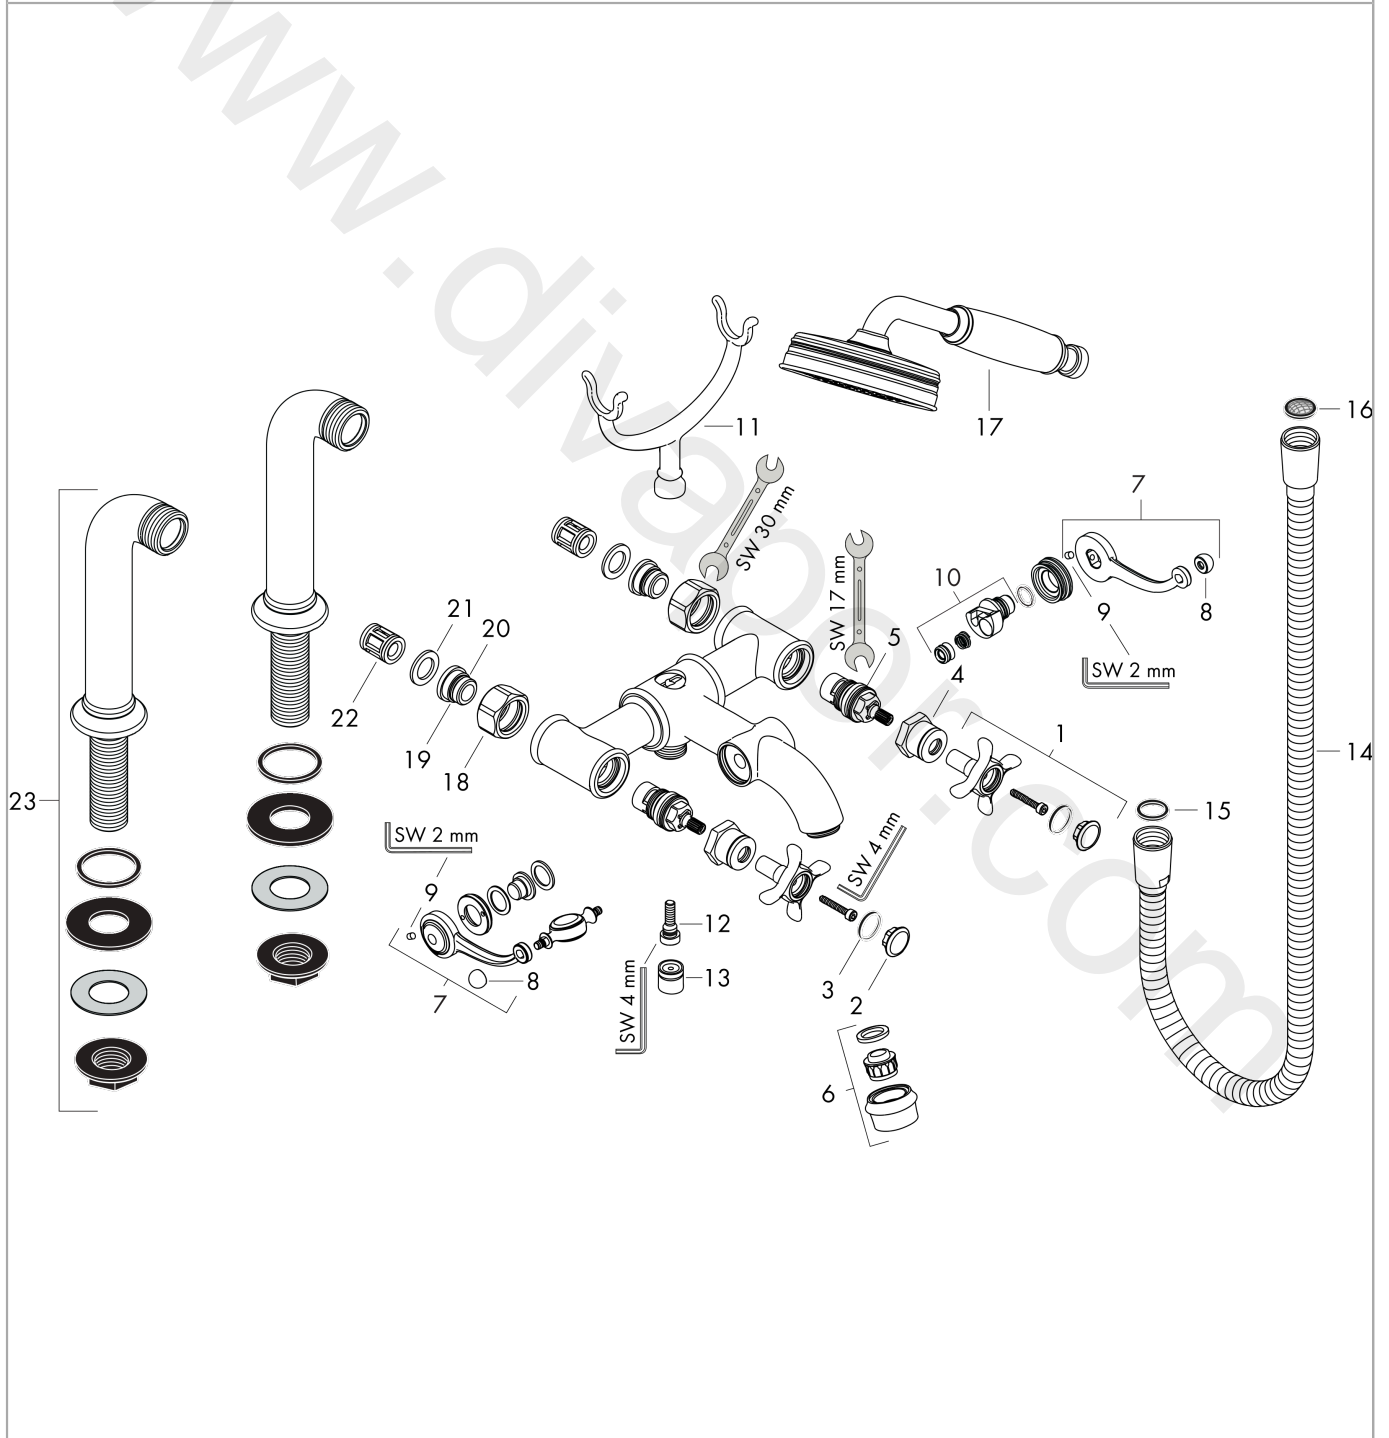

AXOR Montreux
2-handle rim mounted bath mixer
Surfaces: Article Number: **16542000**

Exploded Drawing

Year of production: **04/06 - 12/17**

AXOR Montreux
2-handle rim mounted bath mixer
 Surfaces: Article Number: **16542000**

Spare part list

Year of production: **04/06 - 12/17**

Pos.		Article Number	Price	PU
1	handle	16597000	£ 137,00	1
2	set of screw covers, cold / hot water / neutral	97987000	£ 64,00	1
3	O-ring 16x2	98133000	£ 3,30	1
4	sleeve	97993000	£ 51,00	1
5	shut off unit right closing	94009000	£ 43,00	1
6	aerator M22x1 (25 l/min)	98575000	£ 79,00	1
7	sliding gear lever	98594000	£ 110,00	1
8	set of nuts	92852000	£ 51,00	1
9	hollow set screw M4x6	97767000	£ 3,30	1
10	selector	98591000	£ 96,00	1
11	shower base	98590000	£ 51,00	1
12	O-ring 5x2	98215000	£ 3,30	1
13	set of non return valves DW 15	94074000	£ 16,10	1
14	shower hose 1,25 m	28112000	£ 98,00	1
15	filter packing	94246000	£ 3,30	1
16	seal	98058000	£ 3,30	1
17	handshower	16320000	£ 255,00	1
18	set of nuts	96157000	£ 35,00	1
19	connecting thread	97220000	£ 16,10	1
20	O-ring 15x2	98163000	£ 3,30	1
21	filter packing	96922000	£ 9,00	1
22	noise reduction	96429000	£ 6,10	1
23	pillar union	98622000	£ 275,00	1