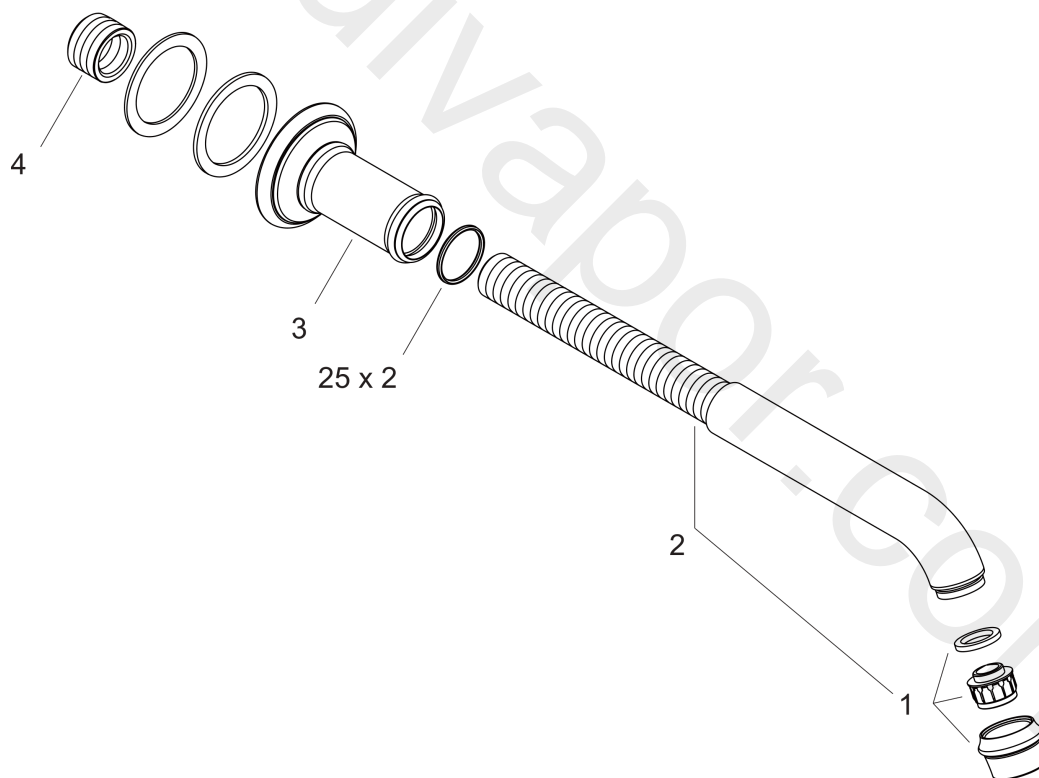

**AXOR Montreux
Bath spout**

Surfaces: Article Number: **16541830**

Exploded Drawing

Year of production: **04/06 - 06/12**

**AXOR Montreux
Bath spout**

Surfaces: Article Number: **16541830**

Spare part list

Year of production: **04/06 - 06/12**

Pos.		Article Number	Price	PU
1	aerator M22x1 (5 l/min + 25 l/min)	95381830	£ 79,00	1
2	spout cpl.	98574830	£ 275,00	1
3	escutcheon for spout	98576830	£ 173,00	1
4	reduction coupling	98577000	£ 20,50	1