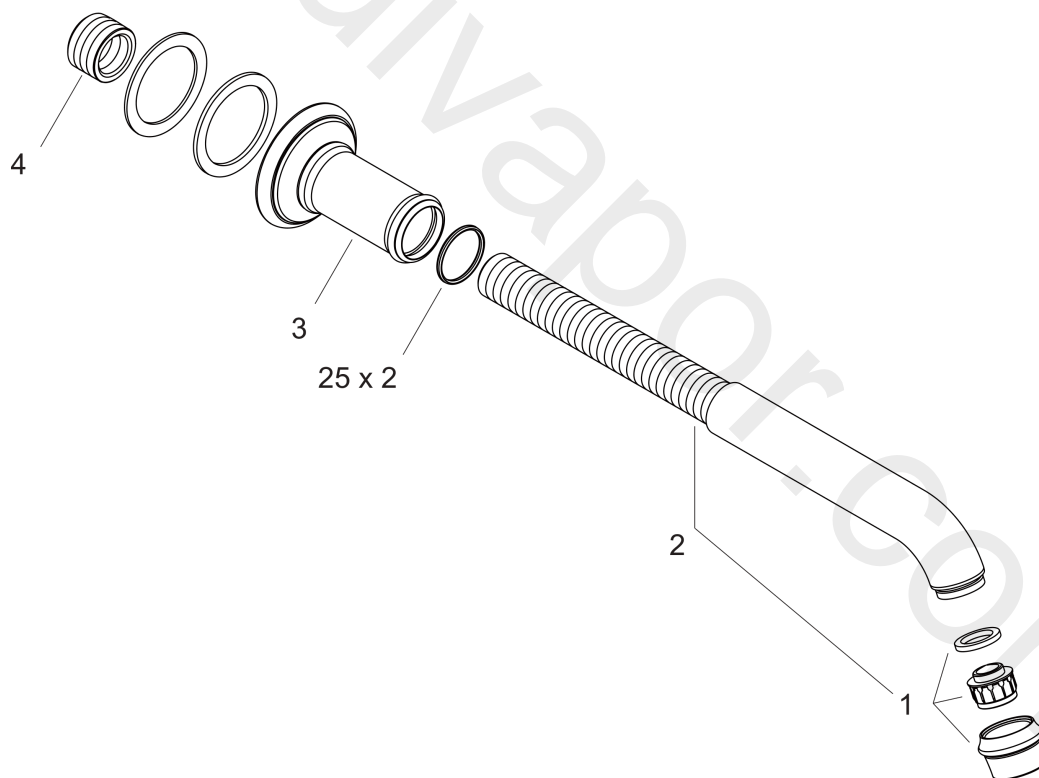

AXOR Montreux

Bath spout

Finish: **Brushed Nickel**

Article Number: **16541820**

product features

- 1 function
- connection type: G 3/4
- projection: 166 - 220 mm
- maximum flow rate at 3 bar: 20 l/min
- spray type: normal spray

Bath spout

Finish: **Brushed Nickel**

Article Number: **16541820**

Exploded Drawing

Year of production: >04/06

AXOR Montreux

Bath spout

Finish: **Brushed Nickel** Article Number: **16541820**

Spare part list

Year of production: >04/06

Pos.		Article Number	Price	PU
1	aerator M22x1 (5 l/min + 25 l/min)	95381820	£ 96,00	1
2	spout cpl.	98574820	£ 370,00	1
3	escutcheon for spout	98576820	£ 173,00	1
4	reduction coupling	98577000	£ 20,50	1