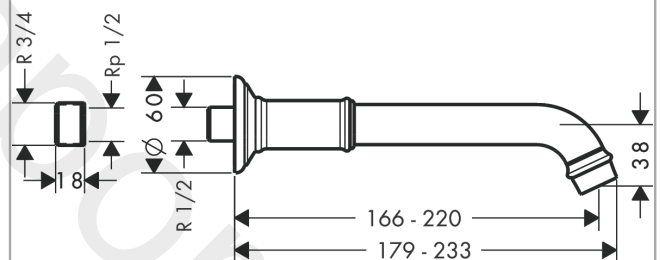

AXOR Montreux

Bath spout

Finish: **Brushed Nickel**

Article Number: **16541820**

product features

- 1 function
- connection type: G 3/4
- projection: 166 - 220 mm
- maximum flow rate at 3 bar: 20 l/min
- spray type: normal spray

Article Details

Price excl. VAT

368,70 £

Technology

Product image

Scale drawing

Flowchart

AXOR Montreux

Bath spout

Finish: **Brushed Nickel**

Article Number: **16541820**

Exploded Drawing

Year of production: >04/06

AXOR Montreux

Bath spout

Finish: **Brushed Nickel** Article Number: **16541820**

Spare part list

Year of production: >04/06

Pos.		Article Number	Price	PU
1	aerator M22x1 (5 l/min + 25 l/min)	95381820	£ 96,00	1
2	spout cpl.	98574820	£ 370,00	1
3	escutcheon for spout	98576820	£ 173,00	1
4	reduction coupling	98577000	£ 20,50	1