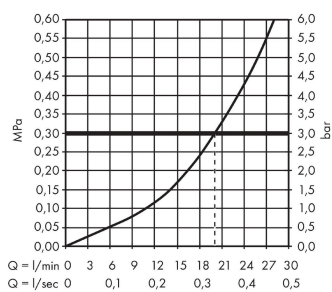

AXOR Montreux

Bath spout

Finish: **Brushed Nickel**

Article Number: **16541820**

product features

- 1 function
- connection type: G 3/4
- projection: 166 - 220 mm
- maximum flow rate at 3 bar: 20 l/min
- spray type: normal spray

Article Details

Price excl. VAT

368,70 £

Technology

Product image

Scale drawing

Flowchart

AXOR Montreux