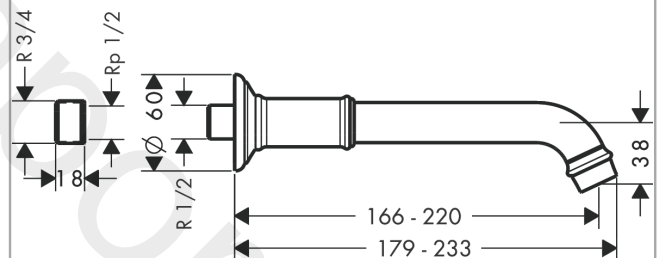

AXOR Montreux

Bath spout

Finish: **Chrome** Article Number: **16541000**

product features

- 1 function
- connection type: G 3/4
- projection: 166 - 220 mm
- maximum flow rate at 3 bar: 20 l/min
- spray type: normal spray

Article Details

Price excl. VAT

245,83 £

Technology

Product image

Scale drawing

Flowchart

**AXOR Montreux
Bath spout**

Finish: **Chrome** Article Number: **16541000**

Exploded Drawing

Year of production: >04/06

**AXOR Montreux
Bath spout**

Finish: **Chrome** Article Number: **16541000**

Spare part list

Year of production: >04/06

Pos.		Article Number	Price	PU
1	aerator M22x1 (5 l/min + 25 l/min)	95381000	£ 64,00	1
2	spout cpl.	98574000	£ 224,00	1
3	escutcheon for spout	98576000	£ 137,00	1
4	reduction coupling	98577000	£ 20,50	1