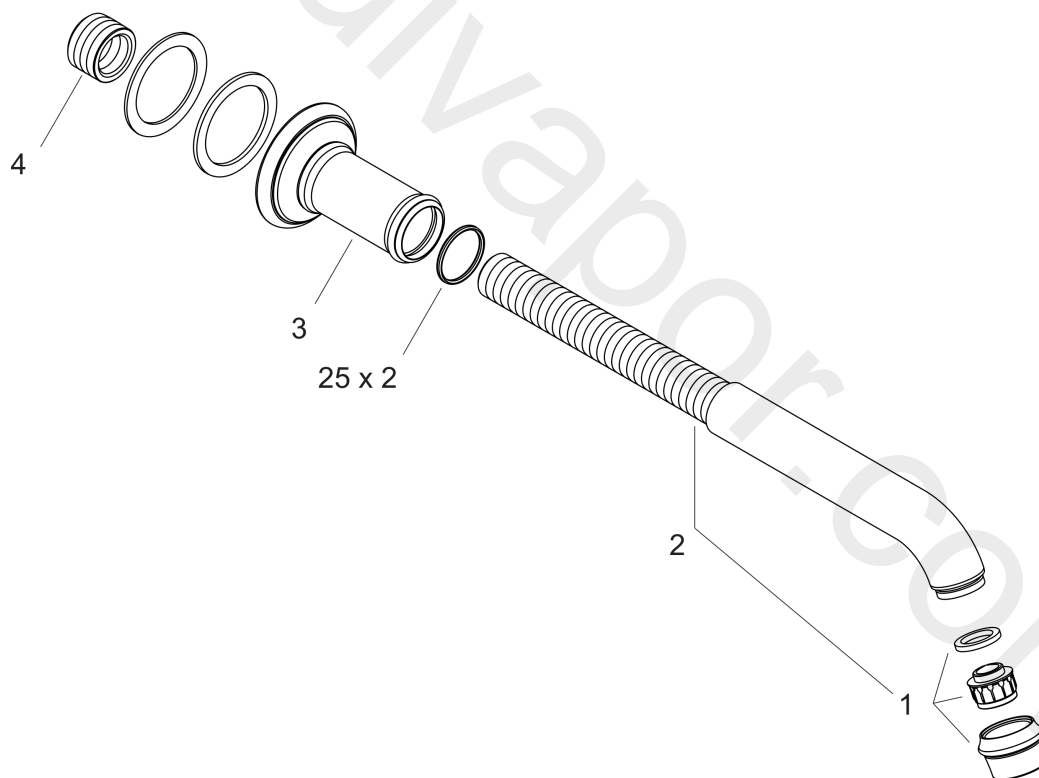

AXOR Montreux

Bath spout

Finish: **Chrome** Article Number: **16541000**

product features

- 1 function
- connection type: G 3/4
- projection: 166 - 220 mm
- maximum flow rate at 3 bar: 20 l/min
- spray type: normal spray

Article Details

Price excl. VAT

245,83 £

Technology

Product image

Scale drawing

Flowchart

**AXOR Montreux
Bath spout**

Finish: **Chrome** Article Number: **16541000**

Exploded Drawing

Year of production: >04/06

**AXOR Montreux
Bath spout**

Finish: **Chrome** Article Number: **16541000**

Spare part list

Year of production: >04/06

Pos.		Article Number	Price	PU
1	aerator M22x1 (5 l/min + 25 l/min)	95381000	£ 64,00	1
2	spout cpl.	98574000	£ 224,00	1
3	escutcheon for spout	98576000	£ 137,00	1
4	reduction coupling	98577000	£ 20,50	1