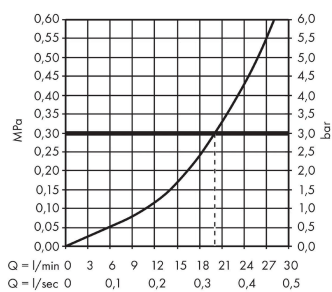

AXOR Montreux

Bath spout

Finish: **Chrome** Article Number: **16541000**

product features

- 1 function
- connection type: G 3/4
- projection: 166 - 220 mm
- maximum flow rate at 3 bar: 20 l/min
- spray type: normal spray

Article Details

Price excl. VAT

245,83 £

Technology

Product image

Scale drawing

Flowchart

**AXOR Montreux
Bath spout**