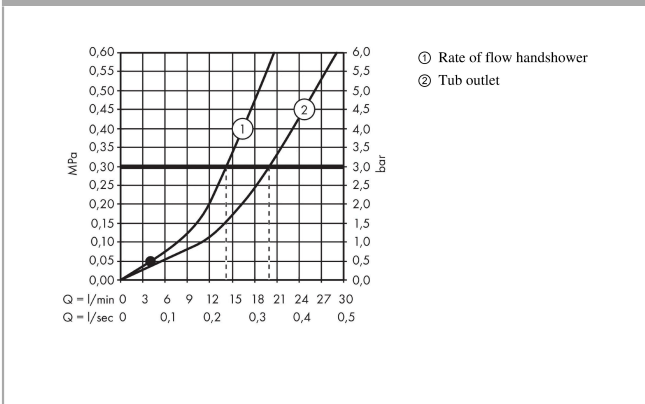

AXOR Montreux
2-handle bath mixer for exposed installation with cross handles
Finish: **Brushed Nickel** Article Number: **16540820**

Product image

Scale drawing

Flowchart