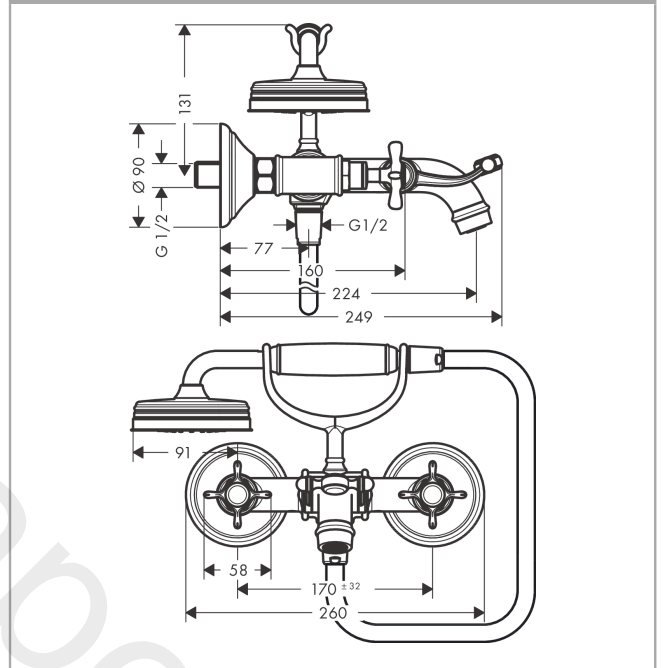

Scale drawing