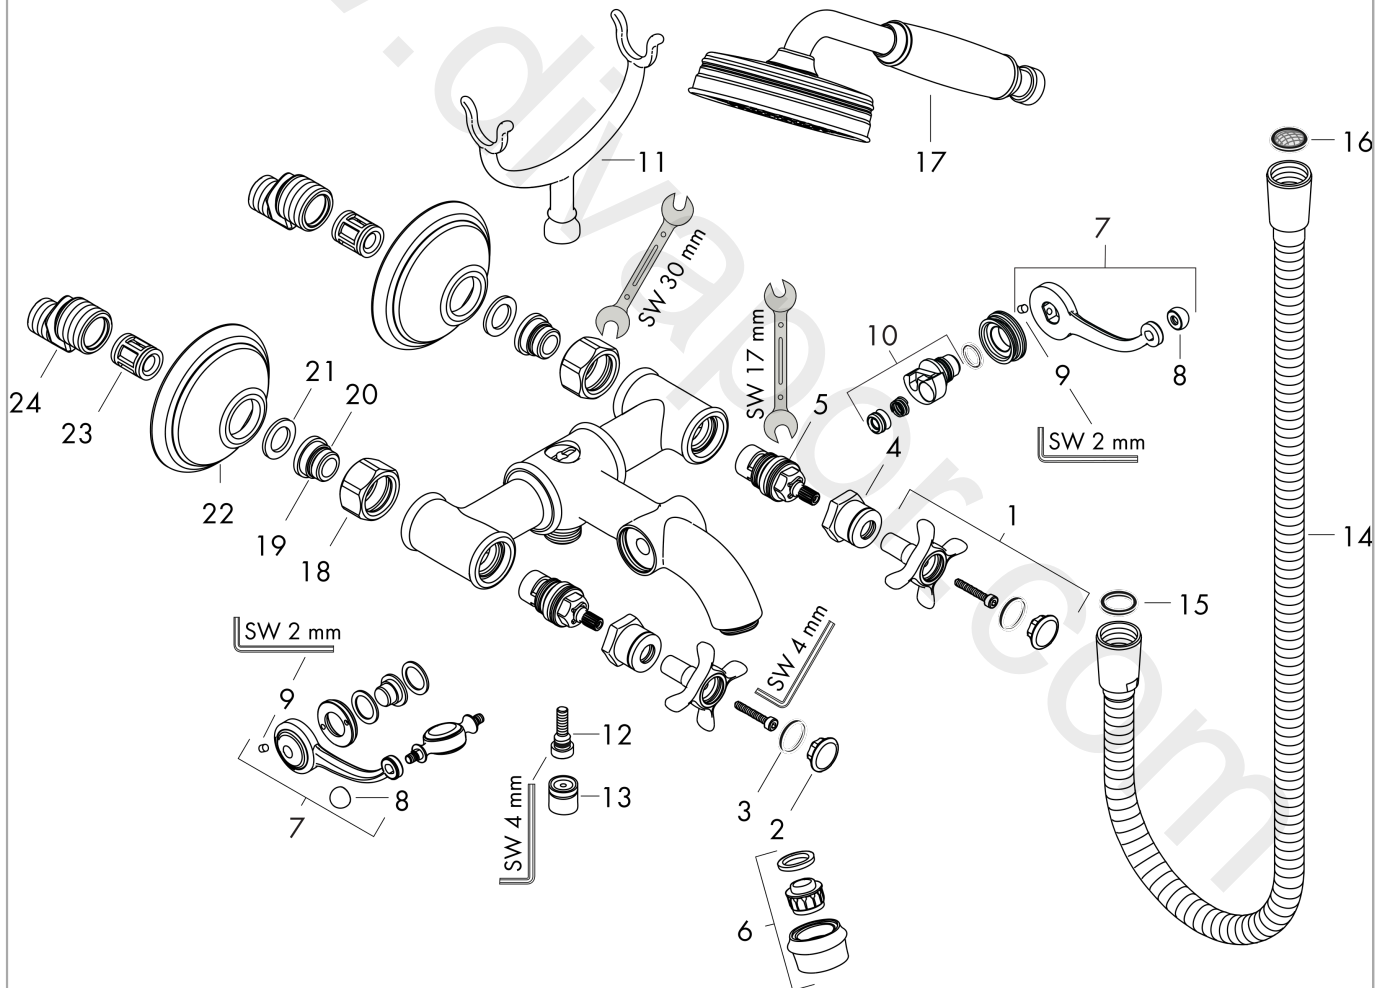

AXOR Montreux
2-handle bath mixer for exposed installation with cross handles
Finish: **Brushed Nickel** Article Number: **16540820**

Exploded Drawing

Year of production: >04/06

AXOR Montreux
2-handle bath mixer for exposed installation with cross handles
Finish: **Brushed Nickel** Article Number: **16540820**

Spare part list

Year of production: >04/06

Pos.		Article Number	Price	PU
1	handle	16597820	£ 173,00	1
2	set of screw covers, cold / hot water / neutral	97987000	£ 64,00	1
3	O-ring 16x2	98133000	£ 3,30	1
4	sleeve	97993820	£ 79,00	1
5	shut off unit right closing	94009000	£ 43,00	1
6	aerator M22x1 (25 l/min)	98575820	£ 110,00	1
7	sliding gear lever	98594820	£ 163,00	1
8	set of nuts	92852820	£ 79,00	1
9	hollow set screw M4x6	97767000	£ 3,30	1
10	selector	98591000	£ 96,00	1
11	shower base	98590820	£ 79,00	1
12	O-ring 5x2	98215000	£ 3,30	1
13	set of non return valves DW 15	94074000	£ 16,10	1
14	shower hose 1,25 m	28112820	£ 147,00	1
15	seal	98058000	£ 3,30	1
16	filter packing	94246000	£ 3,30	1
17	handshower	16320820	£ 382,56	1
18	set of nuts	96157820	£ 64,00	1
19	connecting thread	97220000	£ 16,10	1
20	O-ring 15x2	98163000	£ 3,30	1
21	filter packing	96922000	£ 9,00	1
22	escutcheon	98595820	£ 64,00	1
23	noise reduction	96429000	£ 6,10	1
24	set of S-unions (±32 mm)	98592000	£ 43,00	1