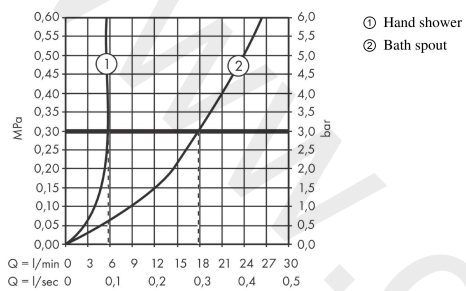

AXOR Montreux
2-handle bath mixer for exposed installation with cross handles
Finish: **Chrome** Article Number: **16540003**

Flowchart