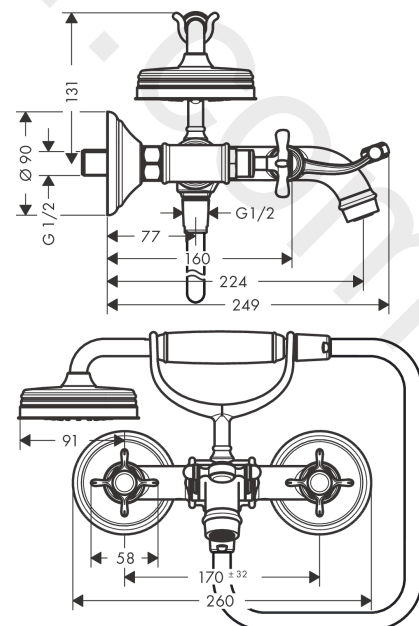

**AXOR Montreux**  
**2-handle bath mixer for exposed installation with cross handles**  
 Finish: **Chrome** Article Number: **16540003**

### product features

- consists of: 2-handle bath mixer, hand shower, shower hose, shower holder
- 2 functions
- projection: 224 mm
- centre distance:  $170 \pm 32$  mm
- spray type mixer: normal spray
- spray type hand shower: RainAir
- maximum flow rate at 3 bar: 17,8 l/min
- flow rate for bath spout at 3 bar: 17,8 l/min
- flow rate of hand shower at 3 bar: 5,8 l/min
- ceramic valves hot/cold  $90^\circ$
- non-return valve
- suitable for continuous flow water heaters
- connection dimension: DN15
- connection type: s-shaped connections
- wall-mounted
- min. operating pressure: 1 bar
- max. operating pressure: 10 bar

### Scale drawing

**AXOR Montreux**  
**2-handle bath mixer for exposed installation with cross handles**  
 Finish: **Chrome** Article Number: **16540003**

## Spare part list

Year of production: >04/20

Pos.		Article Number	Price	PU
1	handle	16597000	£ 137,00	1
2	set of screw covers, cold / hot water / neutral	97987000	£ 64,00	1
3	O-ring 16x2	98133000	£ 3,30	1
4	shut off unit right closing	94009001	-	1
5	sleeve	97993000	£ 51,00	1
6	aerator M22x1 (25 l/min)	98575000	£ 79,00	1
7	sliding gear lever	98594000	£ 110,00	1
8	sliding gear lever	98594000	£ 110,00	1
9	hollow set screw M4x6	97767000	£ 3,30	1
10	selector	98591000	£ 96,00	1
11	shower base	98590000	£ 51,00	1
12	O-ring 5x2	98215000	£ 3,30	1
13	non return valve	95333000	£ 9,00	1
14	shower hose 1,25 m	28112000	£ 98,00	1
15	sealing set	95581000	£ 6,10	1
16	filter packing	94246000	£ 3,30	1
17	handshower	04695000	-	1
18	set of nuts	96157000	£ 35,00	1
19	connecting thread	97220000	£ 16,10	1
20	O-ring 15x2	98163000	£ 3,30	1
21	filter packing	96922000	£ 9,00	1
22	escutcheon	98595000	£ 43,00	1
23	noise reduction	96429000	£ 6,10	1
24	set of S-unions (±32 mm)	98592000	£ 43,00	1