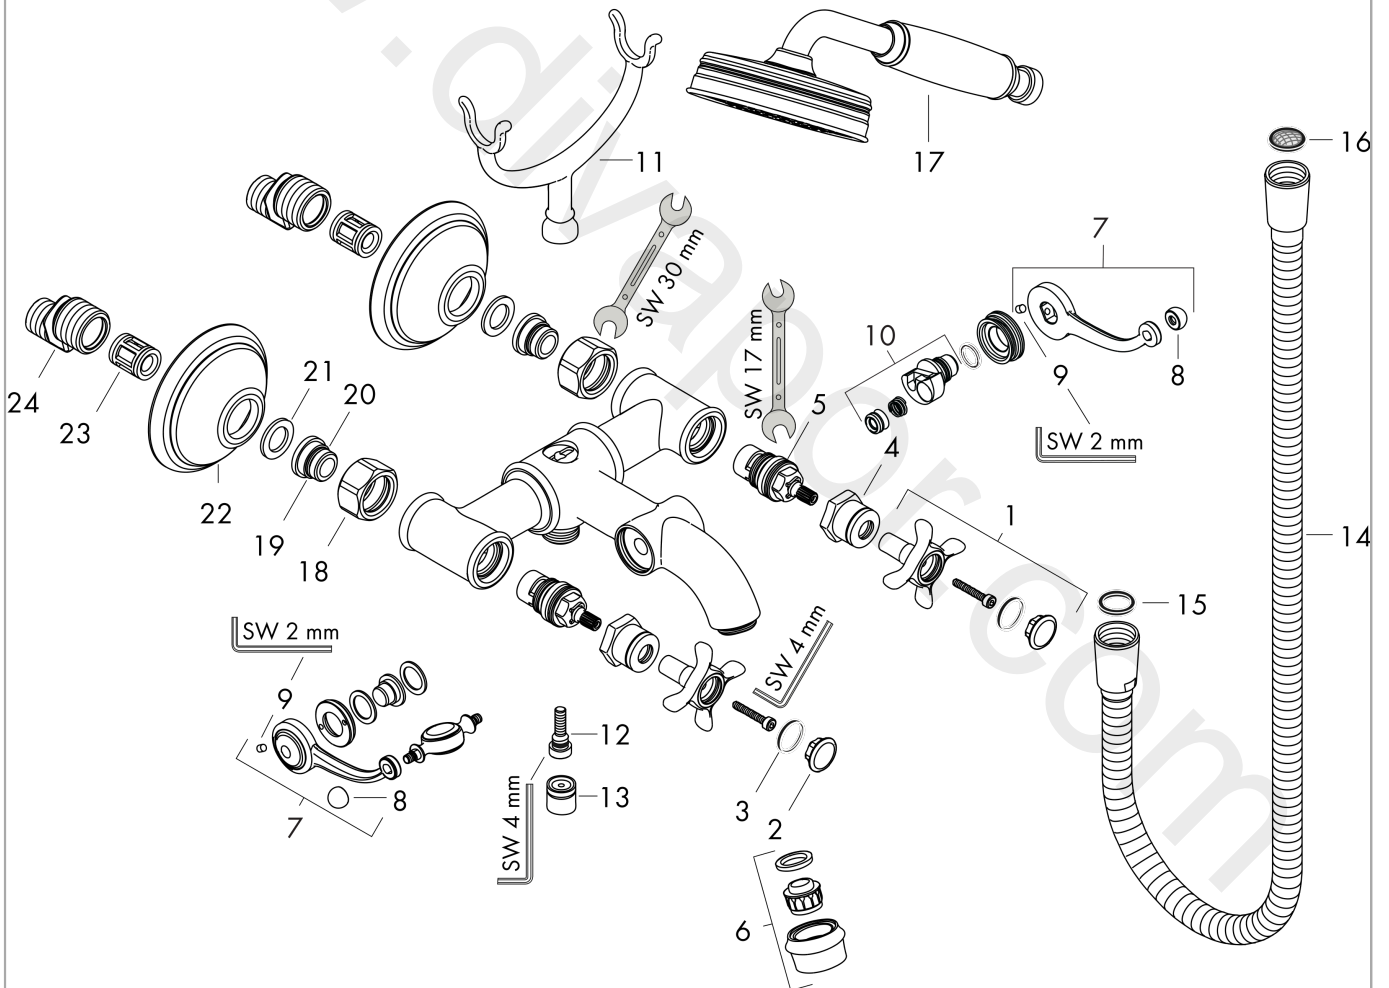

### product features

- consists of: 2-handle bath mixer, hand shower, shower hose, shower holder
- 2 functions
- projection: 224 mm
- centre distance:  $170 \pm 32$  mm
- spray type mixer: normal spray
- spray type hand shower: RainAir
- maximum flow rate at 3 bar: 17,8 l/min
- flow rate for bath spout at 3 bar: 17,8 l/min
- flow rate of hand shower at 3 bar: 5,8 l/min
- ceramic valves hot/cold  $90^\circ$
- non-return valve
- suitable for continuous flow water heaters
- connection dimension: DN15
- connection type: s-shaped connections
- wall-mounted
- min. operating pressure: 1 bar
- max. operating pressure: 10 bar

## Flowchart

**AXOR Montreux**  
**2-handle bath mixer for exposed installation with cross handles**  
Finish: **Chrome** Article Number: **16540003**

## Exploded Drawing

Year of production: >04/20

**AXOR Montreux**  
**2-handle bath mixer for exposed installation with cross handles**  
 Finish: **Chrome** Article Number: **16540003**

## Spare part list

Year of production: >04/20

Pos.		Article Number	Price	PU
1	handle	16597000	£ 137,00	1
2	set of screw covers, cold / hot water / neutral	97987000	£ 64,00	1
3	O-ring 16x2	98133000	£ 3,30	1
4	shut off unit right closing	94009001	-	1
5	sleeve	97993000	£ 51,00	1
6	aerator M22x1 (25 l/min)	98575000	£ 79,00	1
7	sliding gear lever	98594000	£ 110,00	1
8	sliding gear lever	98594000	£ 110,00	1
9	hollow set screw M4x6	97767000	£ 3,30	1
10	selector	98591000	£ 96,00	1
11	shower base	98590000	£ 51,00	1
12	O-ring 5x2	98215000	£ 3,30	1
13	non return valve	95333000	£ 9,00	1
14	shower hose 1,25 m	28112000	£ 98,00	1
15	sealing set	95581000	£ 6,10	1
16	filter packing	94246000	£ 3,30	1
17	handshower	04695000	-	1
18	set of nuts	96157000	£ 35,00	1
19	connecting thread	97220000	£ 16,10	1
20	O-ring 15x2	98163000	£ 3,30	1
21	filter packing	96922000	£ 9,00	1
22	escutcheon	98595000	£ 43,00	1
23	noise reduction	96429000	£ 6,10	1
24	set of S-unions (±32 mm)	98592000	£ 43,00	1