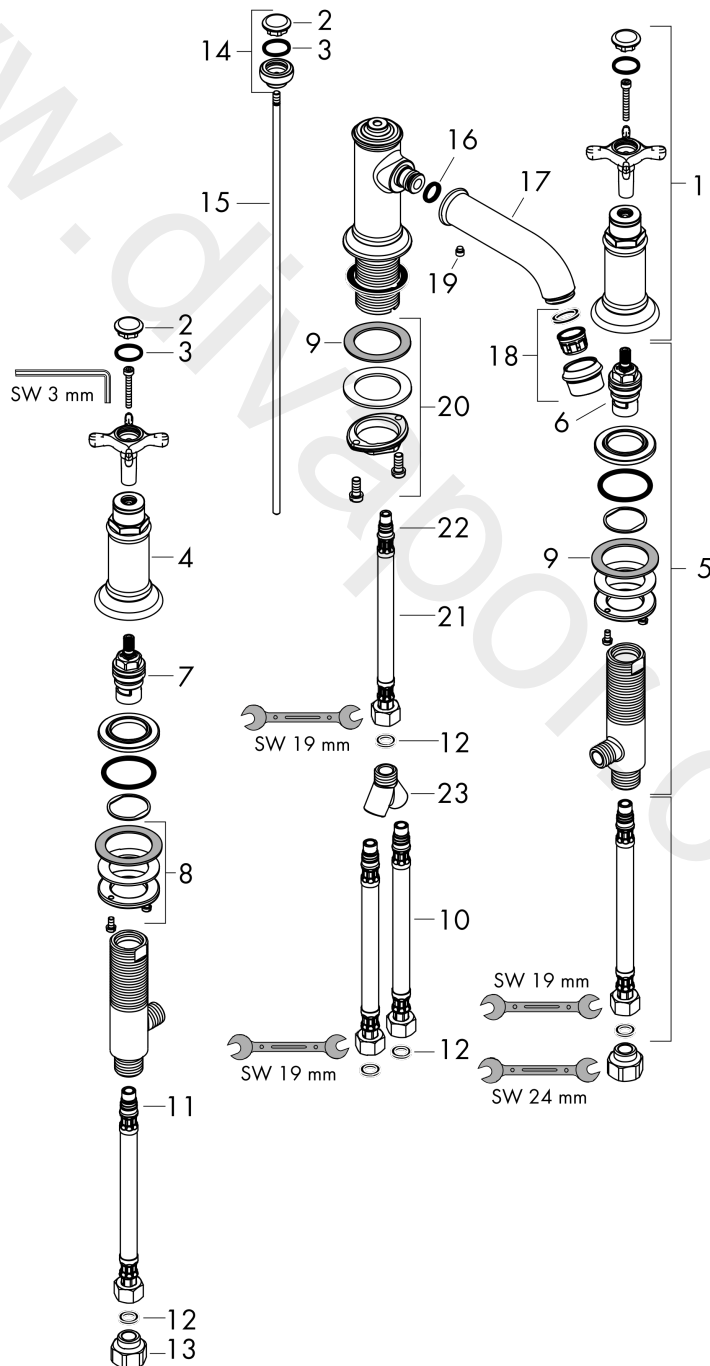

**AXOR Montreux**  
**3-hole basin mixer 30 with cross handles and pop-up waste set 2 ticks**  
Finish: **Chrome** Article Number: **16538009**

## Flowchart

**AXOR Montreux**  
**3-hole basin mixer 30 with cross handles and pop-up waste set 2 ticks**  
 Finish: **Chrome** Article Number: **16538009**

## Exploded Drawing

Year of production: >04/20

**AXOR Montreux**  
**3-hole basin mixer 30 with cross handles and pop-up waste set 2 ticks**  
 Finish: **Chrome** Article Number: **16538009**

## Spare part list

Year of production: >04/20

Pos.		Article Number	Price	PU
1	handle	16291000	£ 96,00	1
2	set of screw covers, cold / hot water / neutral	97987000	£ 64,00	1
3	O-ring 16x2	98133000	£ 3,30	1
4	escutcheon for handle	97988000	£ 173,00	1
5	stop valve cpl.	92933000	£ 137,00	1
6	shut off unit left closing	94008000	£ 43,00	1
7	shut off unit right closing	94009000	£ 43,00	1
8	fixing set for shut off unit	96078000	£ 35,00	1
9	lever collar	97548000	£ 3,30	1
10	connection hose 450 mm M10x1 G3/8	96507000	£ 43,00	1
11	O-ring 8x1,5	98423000	£ 3,30	1
12	sealing set	95581000	£ 6,10	1
13	set of adapters	93395000	£ 25,00	1
14	diverter knob	98619000	£ 79,00	1
15	pull rod	94067000	£ 20,50	1
16	O-ring 11x2,5	98487000	£ 3,30	1
17	spout cpl.	92978000	£ 51,00	1
18	aerator M22x1 (3,5 l/min)	93784000	£ 51,00	1
19	hollow set screw M6x5	98447000	£ 3,30	1
20	fixing set (Ø 34)	95049000	£ 16,10	1
21	connection hose 450 mm M8x0,75 G3/8	97206000	£ 35,00	1
22	O-ring 7x1,5	98422000	£ 3,30	1
23	hose connection angel	97753000	£ 51,00	1
a	pop up waste	51302000	£ 115,00	1