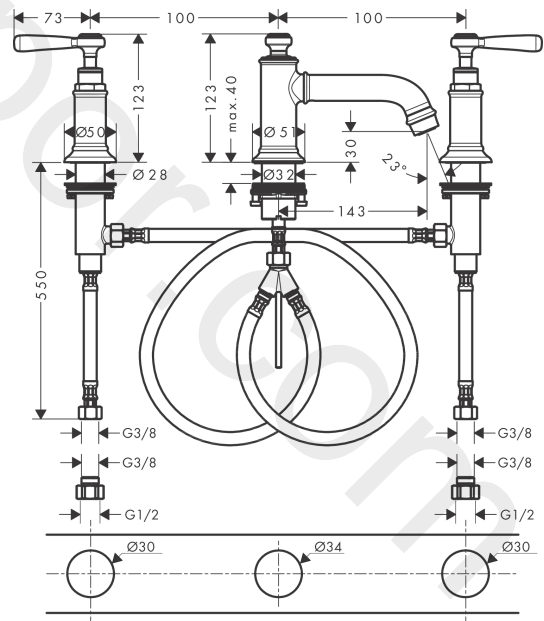

AXOR Montreux
3-hole basin mixer 30 with lever handles and pop-up waste set 2 ticks
 Finish: **Chrome** Article Number: **16537009**

product features

- consists of: 3-hole basin mixer, waste set
- ComfortZone 30
- projection: 143 mm
- spout height: 30 mm
- handle variant: lever handle
- spray type: normal spray
- maximum flow rate at 3 bar: 3,8 l/min
- ceramic valves hot/cold 90°
- pop-up waste set G 1¼
- connection type: G ½ connections
- connection dimension: DN15

Technology

Product image

Scale drawing

AXOR Montreux
3-hole basin mixer 30 with lever handles and pop-up waste set 2 ticks
Finish: **Chrome** Article Number: **16537009**

Flowchart

AXOR Montreux
3-hole basin mixer 30 with lever handles and pop-up waste set 2 ticks
 Finish: **Chrome** Article Number: **16537009**

IN

Exploded Drawing

Year of production: >04/20

AXOR Montreux
3-hole basin mixer 30 with lever handles and pop-up waste set 2 ticks
 Finish: **Chrome** Article Number: **16537009**

Spare part list

Year of production: >04/20