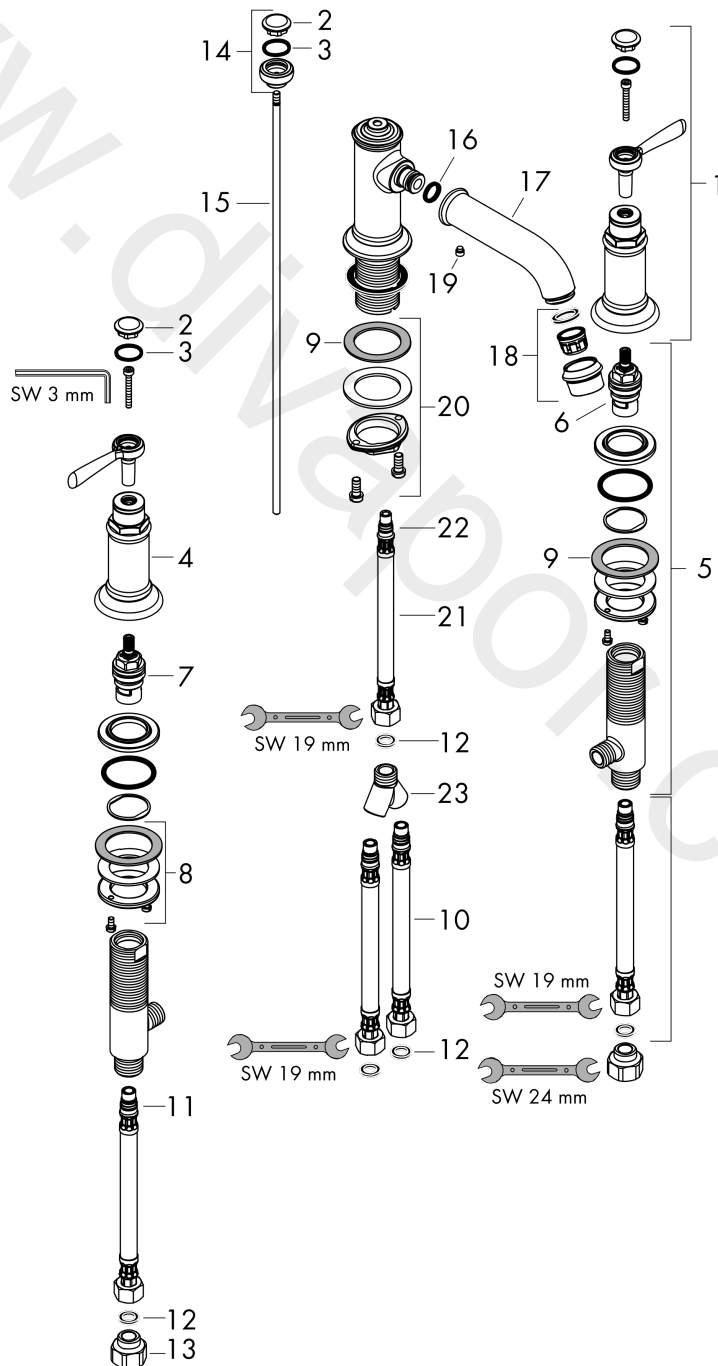

AXOR Montreux
3-hole basin mixer 30 with lever handles and pop-up waste set 2 ticks
 Finish: **Chrome** Article Number: **16537009**

product features

- consists of: 3-hole basin mixer, waste set
- ComfortZone 30
- projection: 143 mm
- spout height: 30 mm
- handle variant: lever handle
- spray type: normal spray
- maximum flow rate at 3 bar: 3,8 l/min
- ceramic valves hot/cold 90°
- pop-up waste set G 1¼
- connection type: G ½ connections
- connection dimension: DN15

IN

Exploded Drawing

Year of production: >04/20

AXOR Montreux
3-hole basin mixer 30 with lever handles and pop-up waste set 2 ticks
 Finish: **Chrome** Article Number: **16537009**

Spare part list

Year of production: >04/20

Pos.		Article Number	Price	PU
1	handle	16691000	£ 224,00	1
2	set of screw covers, cold / hot water / neutral	97987000	£ 64,00	1
3	O-ring 16x2	98133000	£ 3,30	1
4	escutcheon for handle	97988000	£ 173,00	1
5	stop valve cpl.	92933000	£ 137,00	1
6	shut off unit left closing	94008000	£ 43,00	1
7	shut off unit right closing	94009000	£ 43,00	1
8	fixing set for shut off unit	96078000	£ 35,00	1
9	lever collar	97548000	£ 3,30	1
10	connection hose 450 mm M10x1 G3/8	96507000	£ 43,00	1
11	O-ring 8x1,5	98423000	£ 3,30	1
12	sealing set	95581000	£ 6,10	1
13	set of adapters	93395000	£ 25,00	1
14	diverter knob	98619000	£ 79,00	1
15	pull rod	94067000	£ 20,50	1
16	O-ring 11x2,5	98487000	£ 3,30	1
17	spout cpl.	92978000	£ 51,00	1
18	aerator M22x1 (3,5 l/min)	93784000	£ 51,00	1
19	hollow set screw M6x5	98447000	£ 3,30	1
20	fixing set (Ø 34)	95049000	£ 16,10	1
21	connection hose 450 mm M8x0,75 G3/8	97206000	£ 35,00	1
22	O-ring 7x1,5	98422000	£ 3,30	1
23	hose connection angel	97753000	£ 51,00	1
a	pop up waste	51302000	£ 115,00	1
b	pop up waste	94139007	-	1