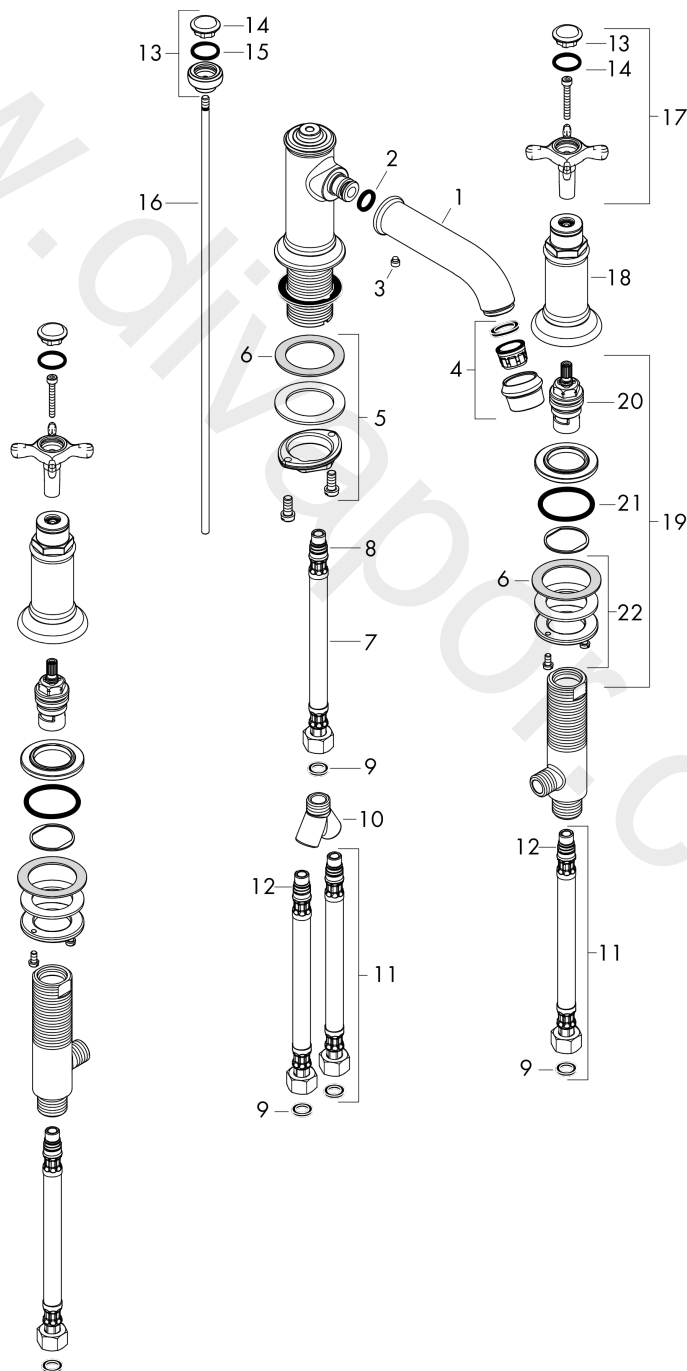

AXOR Montreux
3-hole basin mixer 30 with cross handles and pop-up waste set
Finish: **Chrome** Article Number: **16536000**

Flowchart

- ① With flow limiter
- ② Without flow limiter

AXOR Montreux
3-hole basin mixer 30 with cross handles and pop-up waste set
Finish: **Chrome** Article Number: **16536000**

Exploded Drawing

Year of production: >01/17

AXOR Montreux
3-hole basin mixer 30 with cross handles and pop-up waste set
 Finish: **Chrome** Article Number: **16536000**

Spare part list

Year of production: >01/17

Pos.		Article Number	Price	PU
1	spout cpl.	92978000	£ 51,00	1
2	O-ring 11x2,5	98487000	£ 3,30	1
3	hollow set screw M6x5	98447000	£ 3,30	1
4	aerator M22x1 (5 l/min + 25 l/min)	95381000	£ 64,00	1
5	fixing set (Ø 32)	13961000	£ 25,00	1
6	lever collar	97548000	£ 3,30	1
7	connection hose 450 mm M8x0,75 G3/8	97206000	£ 35,00	1
8	O-ring 7x1,5	98422000	£ 3,30	1
9	sealing set	95581000	£ 6,10	1
10	hose connection angel	97753000	£ 51,00	1
11	connection hose 450 mm M10x1 G3/8	96507000	£ 43,00	1
12	O-ring 8x1,5	98423000	£ 3,30	1
13	diverter knob	98619000	£ 79,00	1
14	set of screw covers, cold / hot water / neutral	97987000	£ 64,00	1
15	O-ring 16x2	98133000	£ 3,30	1
16	pull rod	94067000	£ 20,50	1
17	handle	16291000	£ 96,00	1
18	escutcheon for handle	97988000	£ 173,00	1
19	stop valve cpl.	92933000	£ 137,00	1
20	shut off unit right closing	94009000	£ 43,00	1
21	O-ring 34x3	98069000	£ 3,30	1
22	fixing set for shut off unit	96078000	£ 35,00	1
a	pop up waste	94139000	£ 96,00	1