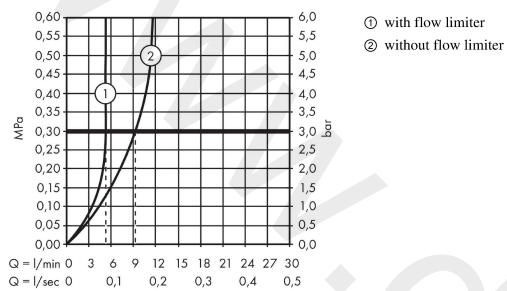

AXOR Montreux

3-hole basin mixer for concealed installation wall-mounted with spout 165 - 225 mm and cross handles

Finish: **Brushed Nickel** Article Number: **16532820**

Flowchart