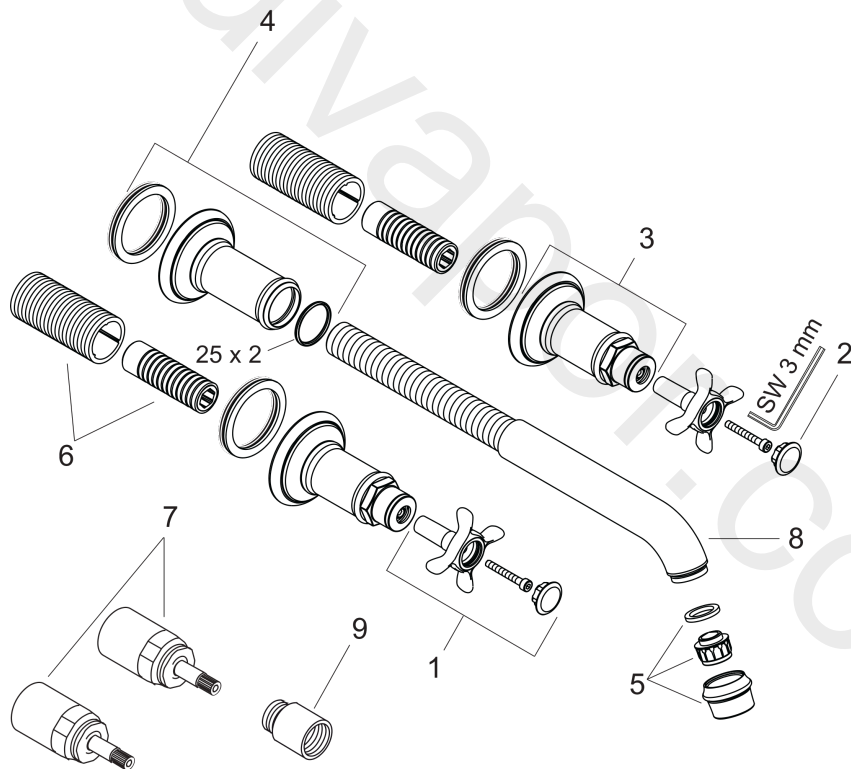

AXOR Montreux

3-hole basin mixer for concealed installation wall-mounted with spout 165 - 225 mm and cross handles

Finish: **Brushed Nickel** Article Number: **16532820**

product features

- consists of: 3-hole basin mixer for concealed installation wall-mounted, waste set
- projection: 165 - 225 mm
- spray type: normal spray
- maximum flow rate at 3 bar: 5 l/min
- ceramic valves hot/cold 90°
- suitable for continuous flow water heaters
- non-closing waste set
- connection type: basic set
- connection dimension: DN15
- WRAS 1906035

Finish: **Brushed Nickel** Article Number: **16532820**

Flowchart

AXOR Montreux
3-hole basin mixer for concealed installation wall-mounted with spout 165 - 225 mm and cross handles
Finish: **Brushed Nickel** Article Number: **16532820**

Exploded Drawing

Year of production: >01/09

AXOR Montreux
3-hole basin mixer for concealed installation wall-mounted with spout 165 - 225 mm and cross handles

Finish: **Brushed Nickel** Article Number: **16532820**

Spare part list

Year of production: >01/09

Pos.		Article Number	Price	PU
1	handle	16291820	£ 137,00	1
2	set of screw covers, cold / hot water / neutral	97987000	£ 64,00	1
3	escutcheon for handle	98578820	£ 275,00	1
4	escutcheon for spout	98576820	£ 173,00	1
5	aerator M22x1 (5 l/min + 25 l/min)	95381820	£ 96,00	1
6	fixing set	96392000	£ 35,00	1
7	extension 25 mm	96259000	£ 79,00	1
8	spout cpl.	98574820	£ 370,00	1
9	extension 25 mm	95413000	£ 79,00	1
a	waste	50001820	£ 106,56	1
b	base body	10303180	£ 300,00	1
c	mounting-set V+B	96142000	-	1