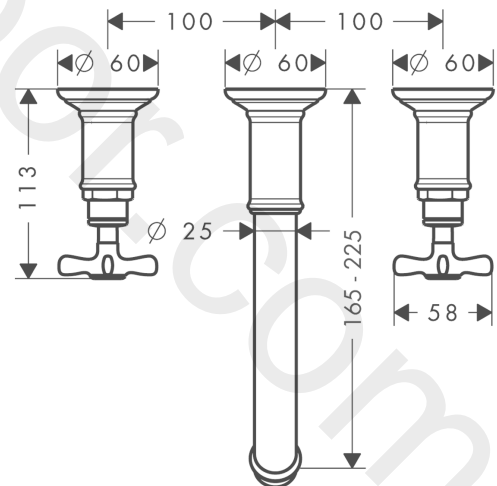

AXOR Montreux

3-hole basin mixer for concealed installation wall-mounted with spout 165 - 225 mm and cross handles

Finish: **Brushed Nickel** Article Number: **16532820**

product features

- consists of: 3-hole basin mixer for concealed installation wall-mounted, waste set
- projection: 165 - 225 mm
- spray type: normal spray
- maximum flow rate at 3 bar: 5 l/min
- ceramic valves hot/cold 90°
- suitable for continuous flow water heaters
- non-closing waste set
- connection type: basic set
- connection dimension: DN15
- WRAS 1906035

Article Details

Price excl. VAT

1.000,00 £

Technology

Product image

Scale drawing

AXOR Montreux

3-hole basin mixer for concealed installation wall-mounted with spout 165 - 225 mm and cross handles

Finish: **Brushed Nickel** Article Number: **16532820**

Flowchart

AXOR Montreux
3-hole basin mixer for concealed installation wall-mounted with spout 165 - 225 mm and cross handles
Finish: **Brushed Nickel** Article Number: **16532820**

Spare part list

Year of production: >01/09

Pos.		Article Number	Price	PU
1	handle	16291820	£ 137,00	1
2	set of screw covers, cold / hot water / neutral	97987000	£ 64,00	1
3	escutcheon for handle	98578820	£ 275,00	1
4	escutcheon for spout	98576820	£ 173,00	1
5	aerator M22x1 (5 l/min + 25 l/min)	95381820	£ 96,00	1
6	fixing set	96392000	£ 35,00	1
7	extension 25 mm	96259000	£ 79,00	1
8	spout cpl.	98574820	£ 370,00	1
9	extension 25 mm	95413000	£ 79,00	1
a	waste	50001820	£ 106,56	1
b	base body	10303180	£ 300,00	1
c	mounting-set V+B	96142000	-	1