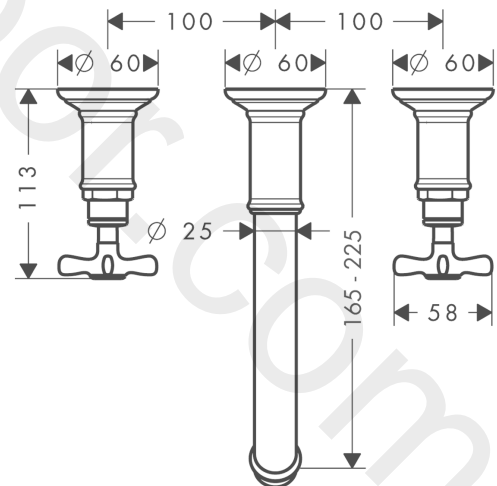

AXOR Montreux

3-hole basin mixer for concealed installation wall-mounted with spout 165 - 225 mm and cross handles

Finish: **Brushed Black Chrome** Article Number: **16532340**

product features

- consists of: 3-hole basin mixer for concealed installation wall-mounted, waste set
- projection: 165 - 225 mm
- spray type: normal spray
- maximum flow rate at 3 bar: 5 l/min
- ceramic valves hot/cold 90°
- suitable for continuous flow water heaters
- non-closing waste set
- connection type: basic set
- connection dimension: DN15
- WRAS 1906035

Article Details

Price excl. VAT

1.000,00 £

Technology

Product image

Scale drawing

AXOR Montreux
3-hole basin mixer for concealed installation wall-mounted with spout 165 - 225 mm and cross handles

Finish: **Brushed Black Chrome** Article Number: **16532340**

Flowchart

AXOR Montreux
3-hole basin mixer for concealed installation wall-mounted with spout 165 - 225 mm and cross handles
Finish: **Brushed Black Chrome** Article Number: **16532340**

Exploded Drawing

Spare part list

Year of production: >10/16

Pos.		Article Number	Price	PU
1	handle	16291340	£ 142,00	1
2	set of screw covers, cold / hot water / neutral	97987000	£ 64,00	1
3	escutcheon for handle	98578340	£ 260,00	1
4	escutcheon for spout	98576340	£ 202,00	1
5	aerator M22x1 (5 l/min + 25 l/min)	95381340	£ 96,00	1
6	fixing set	96392000	£ 35,00	1
7	extension 25 mm	96259000	£ 79,00	1
8	spout cpl.	98574340	£ 345,00	1
9	extension 25 mm	95413000	£ 79,00	1
a	waste	50001340	£ 106,56	1
b	base body	10303180	£ 300,00	1
c	mounting-set V+B	96142000	-	1