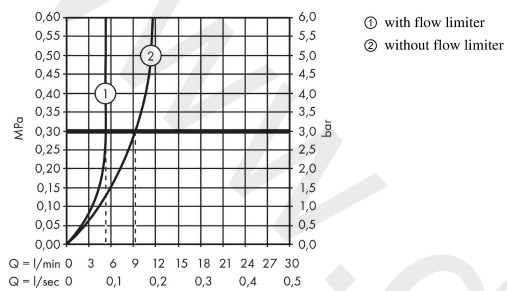

AXOR Montreux
3-hole basin mixer for concealed installation wall-mounted with spout 165 - 225 mm and cross handles

Finish: **Brushed Black Chrome** Article Number: **16532340**

Flowchart