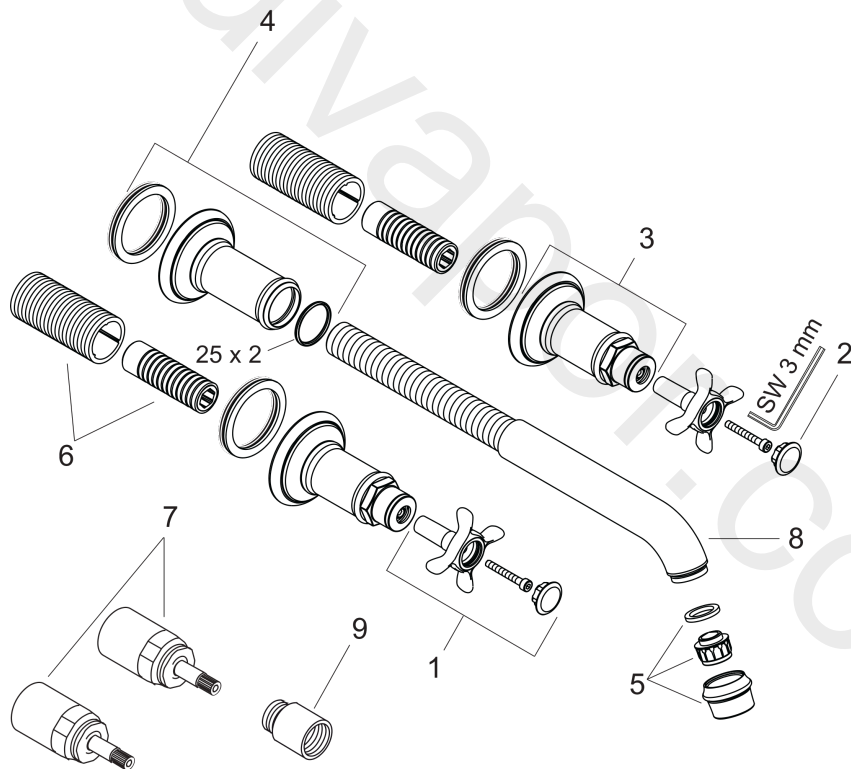

AXOR Montreux

3-hole basin mixer for concealed installation wall-mounted with spout 165 - 225 mm and cross handles

Finish: **Brushed Black Chrome** Article Number: **16532340**

product features

- consists of: 3-hole basin mixer for concealed installation wall-mounted, waste set
- projection: 165 - 225 mm
- spray type: normal spray
- maximum flow rate at 3 bar: 5 l/min
- ceramic valves hot/cold 90°
- suitable for continuous flow water heaters
- non-closing waste set
- connection type: basic set
- connection dimension: DN15
- WRAS 1906035

Flowchart

AXOR Montreux
3-hole basin mixer for concealed installation wall-mounted with spout 165 - 225 mm and cross handles
Finish: **Brushed Black Chrome** Article Number: **16532340**

Exploded Drawing

Year of production: >10/16

AXOR Montreux
3-hole basin mixer for concealed installation wall-mounted with spout 165 - 225 mm and cross handles

Finish: **Brushed Black Chrome** Article Number: **16532340**

Spare part list

Year of production: >10/16

Pos.		Article Number	Price	PU
1	handle	16291340	£ 142,00	1
2	set of screw covers, cold / hot water / neutral	97987000	£ 64,00	1
3	escutcheon for handle	98578340	£ 260,00	1
4	escutcheon for spout	98576340	£ 202,00	1
5	aerator M22x1 (5 l/min + 25 l/min)	95381340	£ 96,00	1
6	fixing set	96392000	£ 35,00	1
7	extension 25 mm	96259000	£ 79,00	1
8	spout cpl.	98574340	£ 345,00	1
9	extension 25 mm	95413000	£ 79,00	1
a	waste	50001340	£ 106,56	1
b	base body	10303180	£ 300,00	1
c	mounting-set V+B	96142000	-	1