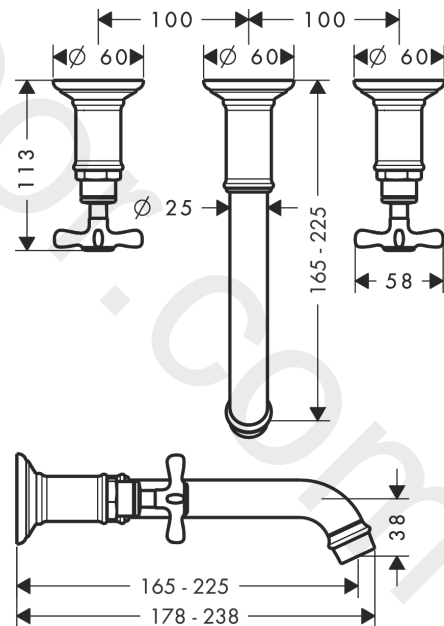

AXOR Montreux

3-hole basin mixer for concealed installation wall-mounted with spout 165 - 225 mm and cross handles

Finish: **Chrome** Article Number: **16532003**

product features

- consists of: 3-hole basin mixer for concealed installation wall-mounted, waste set
- projection: 165 - 225 mm
- handle variant: cross handle
- spray type: normal spray
- maximum flow rate at 3 bar: 7 l/min
- ceramic valves hot/cold 90°
- suitable for continuous flow water heaters
- non-closing waste set
- connection type: basic set
- connection dimension: DN15

Technology

Product image

Scale drawing

AXOR Montreux
3-hole basin mixer for concealed installation wall-mounted with spout 165 - 225 mm and cross handles
 Finish: **Chrome** Article Number: **16532003**

Flowchart

AXOR Montreux

3-hole basin mixer for concealed installation wall-mounted with spout 165 - 225 mm and cross handles

Finish: **Chrome** Article Number: **16532003**

Exploded Drawing

Year of production: >05/20

Pos.		Article Number	Price	PU
1	handle	16291000	£ 96,00	1
2	set of screw covers, cold / hot water / neutral	97987000	£ 64,00	1
3	escutcheon for handle	98578000	£ 173,00	1
4	escutcheon for spout	98576000	£ 137,00	1
5	aerator M24x1 (7 l/min)	13085000	£ 13,30	1
6	fixing set	96392000	£ 35,00	1
7	extension 25 mm	95413000	£ 79,00	1
8	spout cpl.	98574000	£ 224,00	1
9	extension 25 mm	96259000	£ 79,00	1
a	pop up waste	51301000	£ 87,00	1
b	base body	10303180	£ 300,00	1