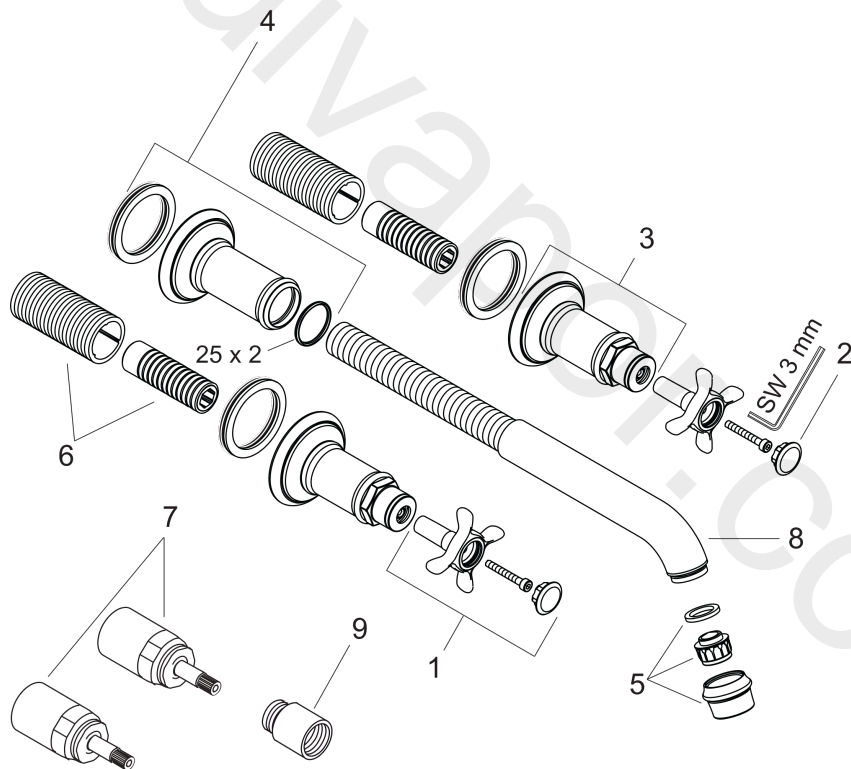

AXOR Montreux

3-hole basin mixer for concealed installation wall-mounted with spout 165 - 225 mm and cross handles

Finish: **Chrome** Article Number: **16532003**

product features

- consists of: 3-hole basin mixer for concealed installation wall-mounted, waste set
- projection: 165 - 225 mm
- handle variant: cross handle
- spray type: normal spray
- maximum flow rate at 3 bar: 7 l/min
- ceramic valves hot/cold 90°
- suitable for continuous flow water heaters
- non-closing waste set
- connection type: basic set
- connection dimension: DN15

AXOR Montreux

3-hole basin mixer for concealed installation wall-mounted with spout 165 - 225 mm and cross handles

Finish: **Chrome** Article Number: **16532003**

Exploded Drawing

Year of production: >05/20

AXOR Montreux

3-hole basin mixer for concealed installation wall-mounted with spout 165 - 225 mm and cross handles

Finish: **Chrome** Article Number: **16532003**

Spare part list

Year of production: >05/20

Pos.		Article Number	Price	PU
1	handle	16291000	£ 96,00	1
2	set of screw covers, cold / hot water / neutral	97987000	£ 64,00	1
3	escutcheon for handle	98578000	£ 173,00	1
4	escutcheon for spout	98576000	£ 137,00	1
5	aerator M24x1 (7 l/min)	13085000	£ 13,30	1
6	fixing set	96392000	£ 35,00	1
7	extension 25 mm	95413000	£ 79,00	1
8	spout cpl.	98574000	£ 224,00	1
9	extension 25 mm	96259000	£ 79,00	1
a	pop up waste	51301000	£ 87,00	1
b	base body	10303180	£ 300,00	1