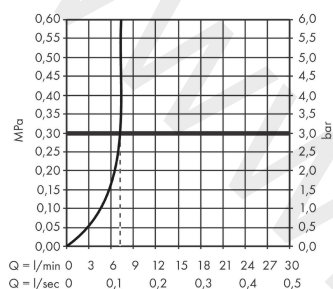

Technology

Product image

Scale drawing

AXOR Montreux
3-hole basin mixer for concealed installation wall-mounted with spout 165 - 225 mm and cross handles
 Finish: **Chrome** Article Number: **16532003**

Flowchart