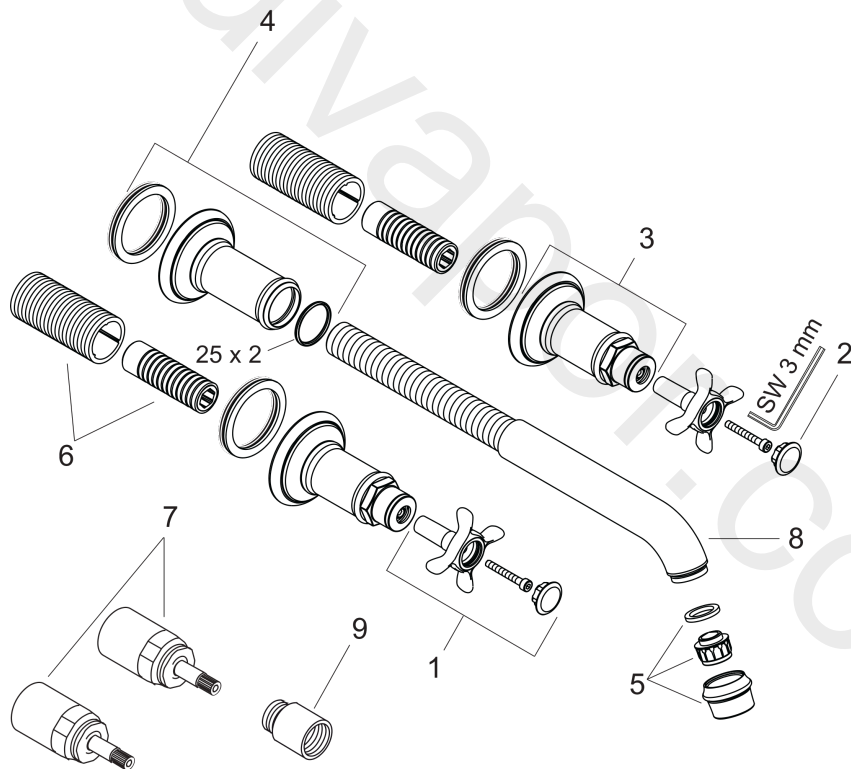

AXOR Montreux

3-hole basin mixer for concealed installation wall-mounted with spout 165 - 225 mm and cross handles

Finish: **Chrome** Article Number: **16532000**

product features

- consists of: 3-hole basin mixer for concealed installation wall-mounted, waste set
- projection: 165 - 225 mm
- spray type: normal spray
- maximum flow rate at 3 bar: 5 l/min
- ceramic valves hot/cold 90°
- suitable for continuous flow water heaters
- non-closing waste set
- connection type: basic set
- connection dimension: DN15
- WRAS 1906035

Finish: **Chrome** Article Number: **16532000**

Flowchart

AXOR Montreux
3-hole basin mixer for concealed installation wall-mounted with spout 165 - 225 mm and cross handles
Finish: **Chrome** Article Number: **16532000**

Exploded Drawing

Year of production: >01/09

AXOR Montreux

3-hole basin mixer for concealed installation wall-mounted with spout 165 - 225 mm and cross handles

Finish: **Chrome** Article Number: **16532000**

Spare part list

Year of production: >01/09

Pos.		Article Number	Price	PU
1	handle	16291000	£ 96,00	1
2	set of screw covers, cold / hot water / neutral	97987000	£ 64,00	1
3	escutcheon for handle	98578000	£ 173,00	1
4	escutcheon for spout	98576000	£ 137,00	1
5	aerator M22x1 (5 l/min + 25 l/min)	95381000	£ 64,00	1
6	fixing set	96392000	£ 35,00	1
7	extension 25 mm	96259000	£ 79,00	1
8	spout cpl.	98574000	£ 224,00	1
9	extension 25 mm	95413000	£ 79,00	1
a	waste	50001000	£ 71,00	1
b	base body	10303180	£ 300,00	1
c	mounting-set V+B	96142000	-	1