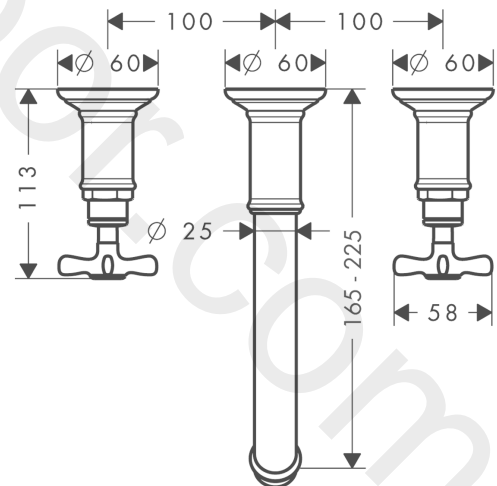

AXOR Montreux

3-hole basin mixer for concealed installation wall-mounted with spout 165 - 225 mm and cross handles

Finish: **Chrome** Article Number: **16532000**

product features

- consists of: 3-hole basin mixer for concealed installation wall-mounted, waste set
- projection: 165 - 225 mm
- spray type: normal spray
- maximum flow rate at 3 bar: 5 l/min
- ceramic valves hot/cold 90°
- suitable for continuous flow water heaters
- non-closing waste set
- connection type: basic set
- connection dimension: DN15
- WRAS 1906035

Article Details

Price excl. VAT

666,67 £

Technology

Product image

Scale drawing

AXOR Montreux

3-hole basin mixer for concealed installation wall-mounted with spout 165 - 225 mm and cross handles

Finish: **Chrome** Article Number: **16532000**

Flowchart

AXOR Montreux
3-hole basin mixer for concealed installation wall-mounted with spout 165 - 225 mm and cross handles
Finish: **Chrome** Article Number: **16532000**

Spare part list

Year of production: >01/09

Pos.		Article Number	Price	PU
1	handle	16291000	£ 96,00	1
2	set of screw covers, cold / hot water / neutral	97987000	£ 64,00	1
3	escutcheon for handle	98578000	£ 173,00	1
4	escutcheon for spout	98576000	£ 137,00	1
5	aerator M22x1 (5 l/min + 25 l/min)	95381000	£ 64,00	1
6	fixing set	96392000	£ 35,00	1
7	extension 25 mm	96259000	£ 79,00	1
8	spout cpl.	98574000	£ 224,00	1
9	extension 25 mm	95413000	£ 79,00	1
a	waste	50001000	£ 71,00	1
b	base body	10303180	£ 300,00	1
c	mounting-set V+B	96142000	-	1