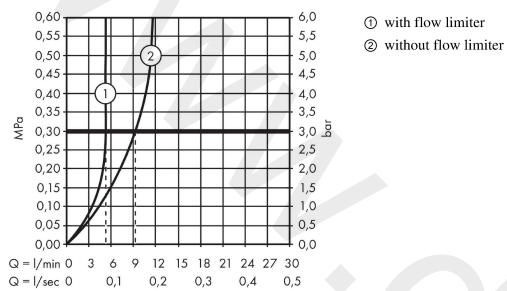

AXOR Montreux

3-hole basin mixer for concealed installation wall-mounted with spout 165 - 225 mm and cross handles

Finish: **Chrome** Article Number: **16532000**

Flowchart