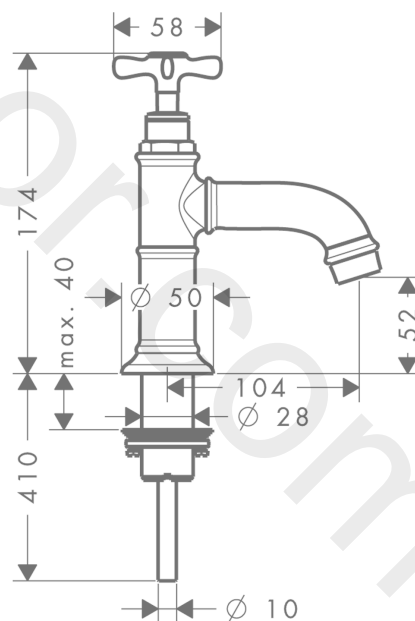

AXOR Montreux
Pillar tap 50 with lever handle without waste set
 Finish: **Brushed Nickel** Article Number: **16530820**

product features

- ComfortZone 50
- projection: 104 mm
- spout height: 52 mm
- spray type: normal spray
- maximum flow rate at 3 bar: 5 l/min
- ceramic valves 90°
- for cold water connection
- connection type: copper pipe connections
- connection dimension: DN15
- WRAS 2010002
- WRAS 2010002 - WRAS Approval Letter

Article Details

Price excl. VAT 487,50 £

Technology

Product image

Scale drawing

AXOR Montreux
Pillar tap 50 with lever handle without waste set
Finish: **Brushed Nickel** Article Number: **16530820**

Flowchart

AXOR Montreux
Pillar tap 50 with lever handle without waste set
Finish: **Brushed Nickel** Article Number: **16530820**

Exploded Drawing

Year of production: >12/09

AXOR Montreux
Pillar tap 50 with lever handle without waste set
 Finish: **Brushed Nickel** Article Number: **16530820**

Spare part list

Year of production: >12/09

Pos.		Article Number	Price	PU
1	handle	16597820	£ 173,00	1
2	set of screw covers, cold / hot water / neutral	97987000	£ 64,00	1
3	sleeve	97993820	£ 79,00	1
4	shut off unit right closing	94009000	£ 43,00	1
5	aerator M22x1 (5 l/min + 25 l/min)	95381820	£ 96,00	1
6	O-ring 34x4	98155000	£ 3,30	1
7	fixing set for shut off unit	96078000	£ 35,00	1
8	supply pipe 490 mm	96786000	£ 64,00	1