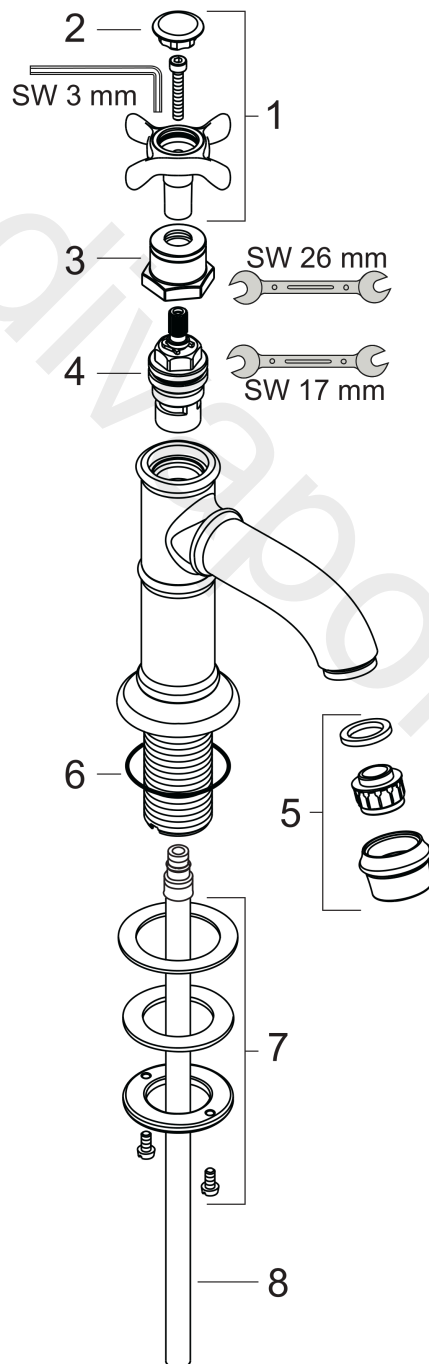

AXOR Montreux
Pillar tap 50 with lever handle without waste set
 Finish: **Brushed Nickel** Article Number: **16530820**

product features

- ComfortZone 50
- projection: 104 mm
- spout height: 52 mm
- spray type: normal spray
- maximum flow rate at 3 bar: 5 l/min
- ceramic valves 90°
- for cold water connection
- connection type: copper pipe connections
- connection dimension: DN15
- WRAS 2010002
- WRAS 2010002 - WRAS Approval Letter

Article Details

Price excl. VAT 487,50 £

Technology

Product image

Scale drawing

AXOR Montreux
Pillar tap 50 with lever handle without waste set
Finish: **Brushed Nickel** Article Number: **16530820**

Flowchart

AXOR Montreux
Pillar tap 50 with lever handle without waste set
Finish: **Brushed Nickel** Article Number: **16530820**

Exploded Drawing

Year of production: >12/09

AXOR Montreux
Pillar tap 50 with lever handle without waste set
 Finish: **Brushed Nickel** Article Number: **16530820**

Spare part list

Year of production: >12/09

Pos.		Article Number	Price	PU
1	handle	16597820	£ 173,00	1
2	set of screw covers, cold / hot water / neutral	97987000	£ 64,00	1
3	sleeve	97993820	£ 79,00	1
4	shut off unit right closing	94009000	£ 43,00	1
5	aerator M22x1 (5 l/min + 25 l/min)	95381820	£ 96,00	1
6	O-ring 34x4	98155000	£ 3,30	1
7	fixing set for shut off unit	96078000	£ 35,00	1
8	supply pipe 490 mm	96786000	£ 64,00	1