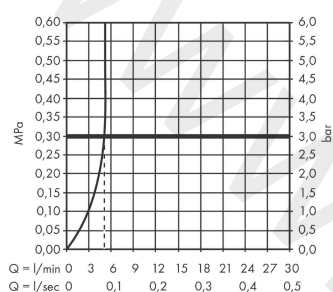

AXOR Montreux
Pillar tap 50 with lever handle without waste set
 Finish: **Brushed Nickel** Article Number: **16530820**

product features

- ComfortZone 50
- projection: 104 mm
- spout height: 52 mm
- spray type: normal spray
- maximum flow rate at 3 bar: 5 l/min
- ceramic valves 90°
- for cold water connection
- connection type: copper pipe connections
- connection dimension: DN15
- WRAS 2010002
- WRAS 2010002 - WRAS Approval Letter

Article Details

Price excl. VAT 487,50 £

Technology

Product image

Scale drawing

AXOR Montreux
Pillar tap 50 with lever handle without waste set
Finish: **Brushed Nickel** Article Number: **16530820**

Flowchart

AXOR Montreux
Pillar tap 50 with lever handle without waste set
Finish: **Brushed Nickel** Article Number: **16530820**

Exploded Drawing

Year of production: >12/09

AXOR Montreux
Pillar tap 50 with lever handle without waste set
 Finish: **Brushed Nickel** Article Number: **16530820**