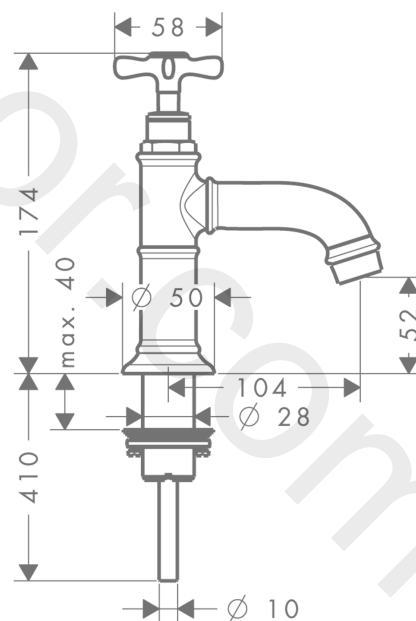

AXOR Montreux
Pillar tap 50 with lever handle without waste set
 Finish: **Chrome** Article Number: **16530000**

product features

- ComfortZone 50
- projection: 104 mm
- spout height: 52 mm
- spray type: normal spray
- maximum flow rate at 3 bar: 5 l/min
- ceramic valves 90°
- for cold water connection
- connection type: copper pipe connections
- connection dimension: DN15
- WRAS 2010002
- WRAS 2010002 - WRAS Approval Letter

Article Details

Price excl. VAT 325,00 £

Technology

Product image

Scale drawing

AXOR Montreux
Pillar tap 50 with lever handle without waste set
Finish: **Chrome** Article Number: **16530000**

Flowchart

AXOR Montreux
Pillar tap 50 with lever handle without waste set
Finish: **Chrome** Article Number: **16530000**

Exploded Drawing

Year of production: >12/09

AXOR Montreux
Pillar tap 50 with lever handle without waste set
 Finish: **Chrome** Article Number: **16530000**

Spare part list

Year of production: >12/09

Pos.		Article Number	Price	PU
1	handle	16597000	£ 137,00	1
2	set of screw covers, cold / hot water / neutral	97987000	£ 64,00	1
3	sleeve	97993000	£ 51,00	1
4	shut off unit right closing	94009000	£ 43,00	1
5	aerator M22x1 (5 l/min + 25 l/min)	95381000	£ 64,00	1
6	O-ring 34x4	98155000	£ 3,30	1
7	fixing set for shut off unit	96078000	£ 35,00	1
8	supply pipe 490 mm	96786000	£ 64,00	1