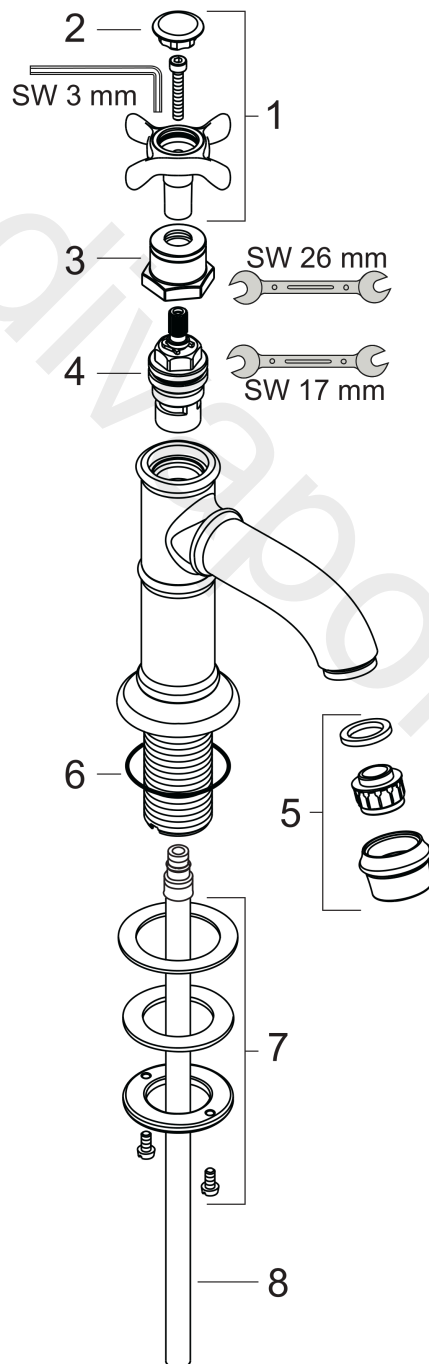

AXOR Montreux
Pillar tap 50 with lever handle without waste set
 Finish: **Chrome** Article Number: **16530000**

product features

- ComfortZone 50
- projection: 104 mm
- spout height: 52 mm
- spray type: normal spray
- maximum flow rate at 3 bar: 5 l/min
- ceramic valves 90°
- for cold water connection
- connection type: copper pipe connections
- connection dimension: DN15
- WRAS 2010002
- WRAS 2010002 - WRAS Approval Letter

Article Details

Price excl. VAT 325,00 £

Technology

Product image

Scale drawing

AXOR Montreux
Pillar tap 50 with lever handle without waste set
Finish: **Chrome** Article Number: **16530000**

Flowchart

AXOR Montreux
Pillar tap 50 with lever handle without waste set
Finish: **Chrome** Article Number: **16530000**

Exploded Drawing

Year of production: >12/09

AXOR Montreux
Pillar tap 50 with lever handle without waste set
 Finish: **Chrome** Article Number: **16530000**

Spare part list

Year of production: >12/09

Pos.		Article Number	Price	PU
1	handle	16597000	£ 137,00	1
2	set of screw covers, cold / hot water / neutral	97987000	£ 64,00	1
3	sleeve	97993000	£ 51,00	1
4	shut off unit right closing	94009000	£ 43,00	1
5	aerator M22x1 (5 l/min + 25 l/min)	95381000	£ 64,00	1
6	O-ring 34x4	98155000	£ 3,30	1
7	fixing set for shut off unit	96078000	£ 35,00	1
8	supply pipe 490 mm	96786000	£ 64,00	1