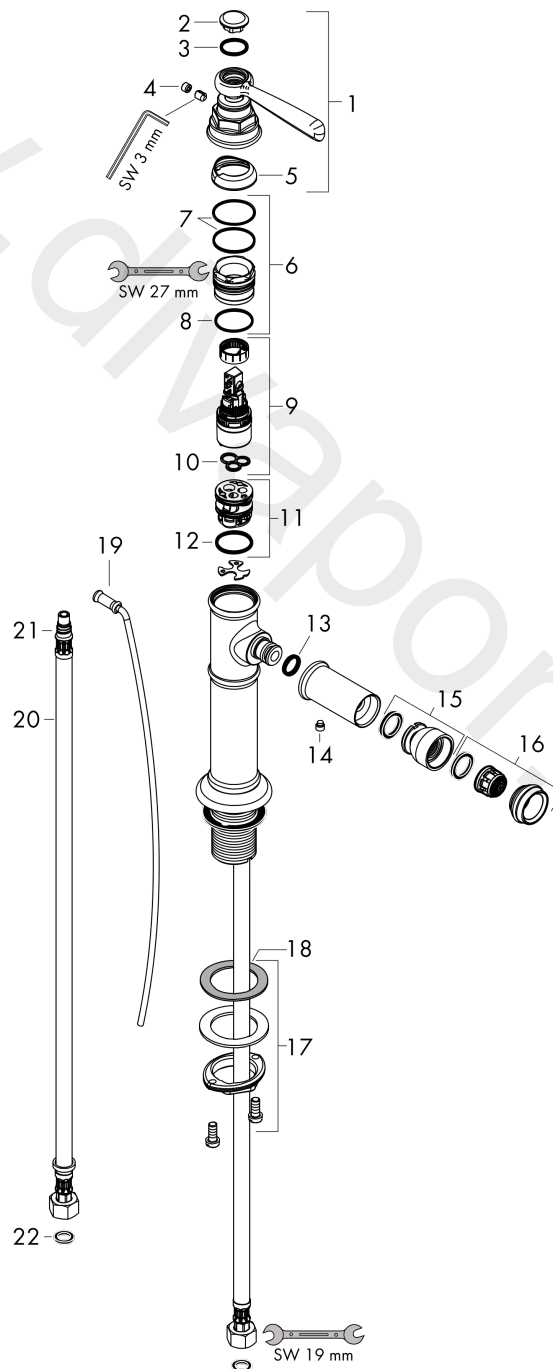

AXOR Montreux
Single lever bidet mixer with lever handle and pop-up waste set
 Finish: **Chrome** Article Number: **16526000**

product features

- consists of: single lever bidet mixer, waste set
- projection: 110 mm
- spout height: 140 mm
- aerator with ball pivot
- spray type: normal spray
- maximum flow rate at 3 bar: 5 l/min
- ceramic cartridge
- suitable for continous flow water heaters
- pop-up waste set G 1¼
- connection type: G ¾ connections
- EU taxonomy: max. 6 l/min - Substantial Contribution (SC) possible

Article Details

Price excl. VAT 500,00 £

Technology

Product image

Scale drawing

AXOR Montreux
Single lever bidet mixer with lever handle and pop-up waste set
Finish: **Chrome** Article Number: **16526000**

Flowchart

AXOR Montreux
Single lever bidet mixer with lever handle and pop-up waste set
 Finish: **Chrome** Article Number: **16526000**

Exploded Drawing

Year of production: >01/17

AXOR Montreux
Single lever bidet mixer with lever handle and pop-up waste set
 Finish: **Chrome** Article Number: **16526000**

Spare part list

Year of production: >01/17

Pos.		Article Number	Price	PU
1	handle	92973000	£ 79,00	1
2	cover cap	92974000	£ 43,00	1
3	O-ring 16x2	98133000	£ 3,30	1
4	screw cover	96338000	£ 3,30	1
5	flange	92625000	£ 35,00	1
6	nut	92689000	£ 25,00	1
7	O-ring 27x1,5	92527000	£ 13,30	1
8	O-ring 25x1,5	98146000	£ 3,30	1
9	cartridge, assy	97685000	£ 64,00	1
10	seal	98865000	£ 35,00	1
11	adapter for cartridge	98866000	£ 35,00	1
12	O-ring 23x2	98398000	£ 3,30	1
13	O-ring 11x2,5	98487000	£ 3,30	1
14	hollow set screw M6x6	97660000	£ 3,30	1
15	ball joint	96050000	£ 43,00	1
16	aerator M24x1 (5 l/min)	93008000	£ 64,00	1
17	fixing set (Ø 32)	13961000	£ 25,00	1
18	lever collar	97548000	£ 3,30	1
19	pull rod	98730000	£ 35,00	1
20	connection hose 600 mm M8x0,75 G3/8	96556000	£ 25,00	1
21	O-ring 7x1,5	98422000	£ 3,30	1
22	sealing set	95581000	£ 6,10	1
a	pop up waste	94139000	£ 96,00	1