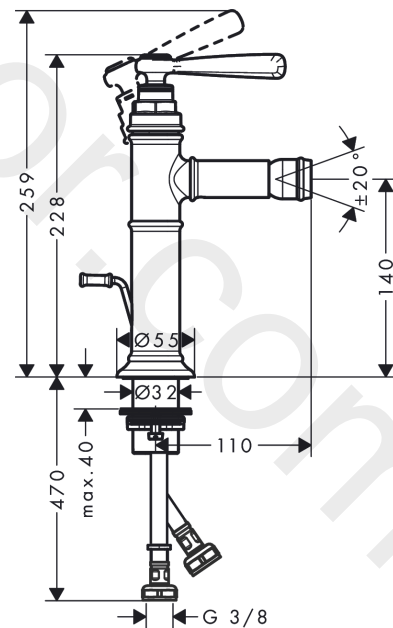

AXOR Montreux
Single lever bidet mixer with lever handle and pop-up waste set
 Finish: **Chrome** Article Number: **16526000**

product features

- consists of: single lever bidet mixer, waste set
- projection: 110 mm
- spout height: 140 mm
- aerator with ball pivot
- spray type: normal spray
- maximum flow rate at 3 bar: 5 l/min
- ceramic cartridge
- suitable for continous flow water heaters
- pop-up waste set G 1¼
- connection type: G ¾ connections
- EU taxonomy: max. 6 l/min - Substantial Contribution (SC) possible

Article Details

Price excl. VAT 500,00 £

Technology

Product image

Scale drawing

AXOR Montreux
Single lever bidet mixer with lever handle and pop-up waste set
Finish: **Chrome** Article Number: **16526000**

Flowchart

AXOR Montreux
Single lever bidet mixer with lever handle and pop-up waste set
 Finish: **Chrome** Article Number: **16526000**

Exploded Drawing

Year of production: >01/17

AXOR Montreux
Single lever bidet mixer with lever handle and pop-up waste set
 Finish: **Chrome** Article Number: **16526000**

Spare part list

Year of production: >01/17

Pos.		Article Number	Price	PU
1	handle	92973000	£ 79,00	1
2	cover cap	92974000	£ 43,00	1
3	O-ring 16x2	98133000	£ 3,30	1
4	screw cover	96338000	£ 3,30	1
5	flange	92625000	£ 35,00	1
6	nut	92689000	£ 25,00	1
7	O-ring 27x1,5	92527000	£ 13,30	1
8	O-ring 25x1,5	98146000	£ 3,30	1
9	cartridge, assy	97685000	£ 64,00	1
10	seal	98865000	£ 35,00	1
11	adapter for cartridge	98866000	£ 35,00	1
12	O-ring 23x2	98398000	£ 3,30	1
13	O-ring 11x2,5	98487000	£ 3,30	1
14	hollow set screw M6x6	97660000	£ 3,30	1
15	ball joint	96050000	£ 43,00	1
16	aerator M24x1 (5 l/min)	93008000	£ 64,00	1
17	fixing set (Ø 32)	13961000	£ 25,00	1
18	lever collar	97548000	£ 3,30	1
19	pull rod	98730000	£ 35,00	1
20	connection hose 600 mm M8x0,75 G3/8	96556000	£ 25,00	1
21	O-ring 7x1,5	98422000	£ 3,30	1
22	sealing set	95581000	£ 6,10	1
a	pop up waste	94139000	£ 96,00	1