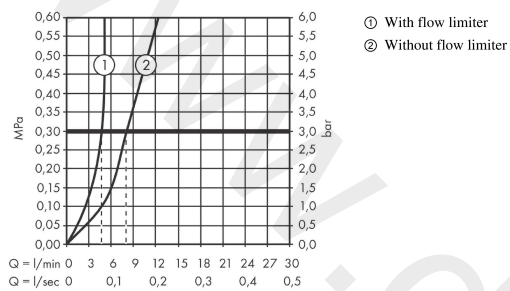

AXOR Montreux
Single lever bidet mixer with lever handle and pop-up waste set
Finish: **Chrome** Article Number: **16526000**

Flowchart