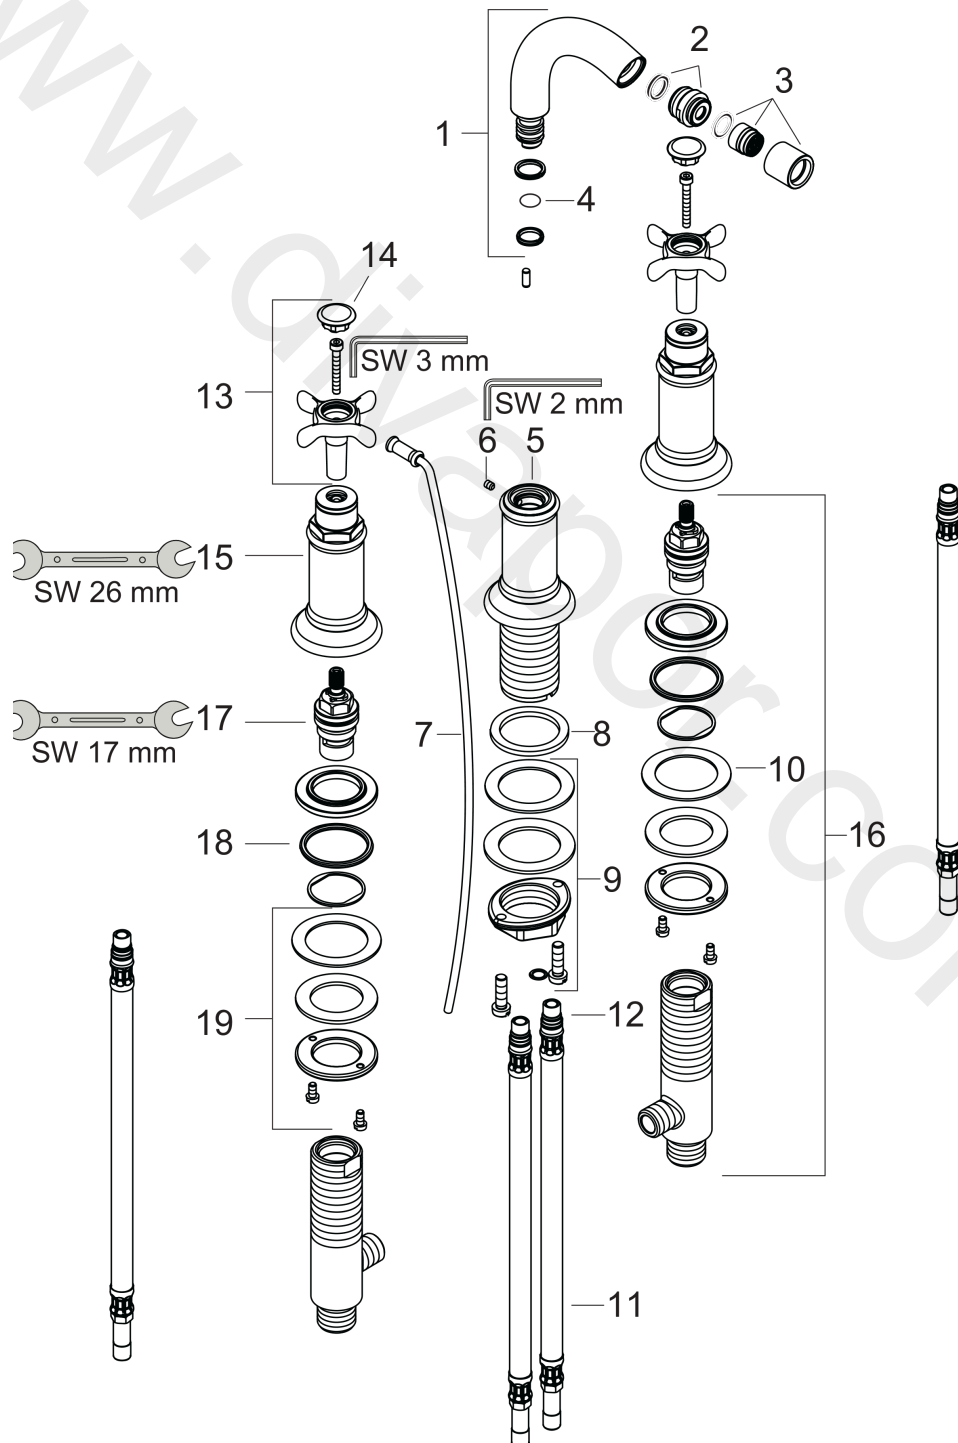

AXOR Montreux
3-hole bidet mixer with pop-up waste set
 Surfaces: Article Number: **16523820**

Exploded Drawing

Year of production: **04/06 - 09/10**

AXOR Montreux
3-hole bidet mixer with pop-up waste set
 Surfaces: Article Number: **16523820**

Spare part list

Year of production: **04/06 - 09/10**

Pos.		Article Number	Price	PU
1	spout cpl.	97364820	£ 370,00	1
2	ball joint	97362000	£ 43,00	1
3	aerator laminar M16x1 (7 l/min)	97360820	£ 64,00	1
4	O-ring 11x2	98127000	£ 3,30	1
5	escutcheon for spout	97989820	£ 275,00	1
6	hollow set screw M4x5	98731000	£ 3,30	1
7	pull rod	98730000	£ 35,00	1
8	flat seal	98749000	£ 6,10	1
9	fixing set (Ø 32)	13961000	£ 25,00	1
10	lever collar	97548000	£ 3,30	1
11	connection hose 450 mm M10x1 G3/8	96507000	£ 43,00	1
12	O-ring 8x1,75	97827000	£ 3,30	1
13	handle	16291820	£ 137,00	1
14	set of screw covers, cold / hot water / neutral	97987000	£ 64,00	1
15	escutcheon for handle	97988820	£ 275,00	1
16	stop valve cpl.	92933000	£ 137,00	1
17	shut off unit right closing	94009000	£ 43,00	1
18	O-ring 34x4	98155000	£ 3,30	1
19	fixing set for shut off unit	96078000	£ 35,00	1
a	pop up waste	94139820	£ 173,00	1
b	fixation extension 35 mm	13898000	£ 79,00	1
c	lever collar	92849000	£ 9,00	1