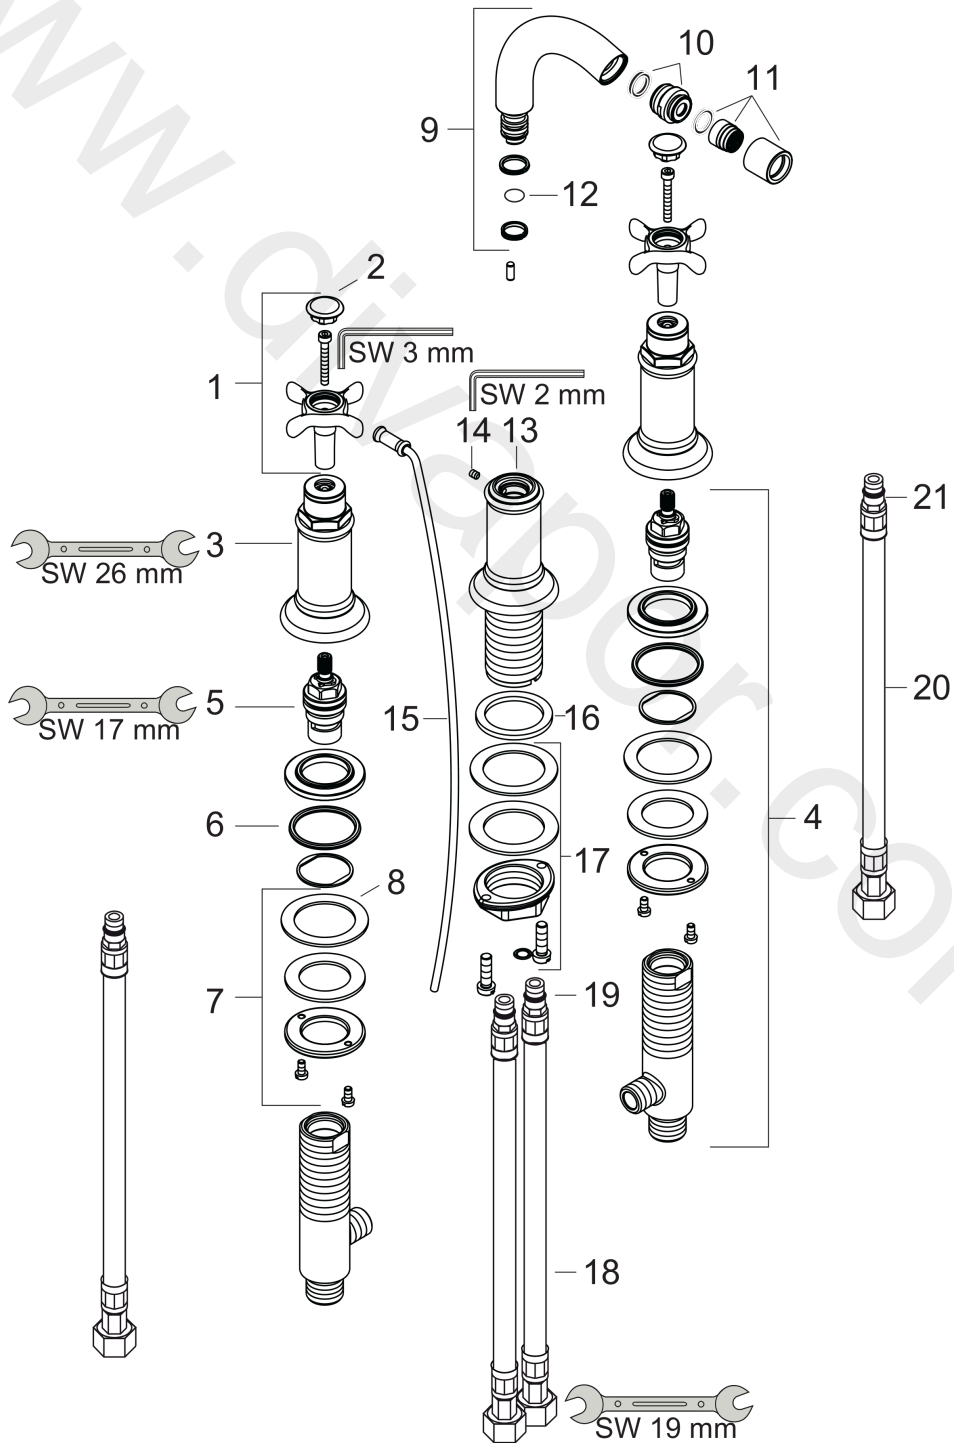

AXOR Montreux
3-hole bidet mixer with pop-up waste set
 Surfaces: Article Number: **16523820**

Exploded Drawing

Year of production: **10/10 - 12/17**

AXOR Montreux
3-hole bidet mixer with pop-up waste set
 Surfaces: Article Number: **16523820**

Spare part list

Year of production: **10/10 - 12/17**

Pos.		Article Number	Price	PU
1	handle	16291820	£ 137,00	1
2	set of screw covers, cold / hot water / neutral	97987000	£ 64,00	1
3	escutcheon for handle	97988820	£ 275,00	1
4	stop valve cpl.	92933000	£ 137,00	1
5	shut off unit right closing	94009000	£ 43,00	1
6	O-ring 34x4	98155000	£ 3,30	1
7	fixing set for shut off unit	96078000	£ 35,00	1
8	lever collar	97548000	£ 3,30	1
9	spout cpl.	97364820	£ 370,00	1
10	ball joint	97362820	£ 64,00	1
11	aerator laminar M16x1 (7 l/min)	97360820	£ 64,00	1
12	O-ring 11x2	98127000	£ 3,30	1
13	escutcheon for spout	97989820	£ 275,00	1
14	hollow set screw M4x5	98731000	£ 3,30	1
15	pull rod	98730820	£ 51,00	1
16	flat seal	98749000	£ 6,10	1
17	fixing set (Ø 32)	13961000	£ 25,00	1
18	connection hose 450 mm M8x0,75 G3/8	97206000	£ 35,00	1
19	O-ring 7x1,5	98422000	£ 3,30	1
20	connection hose 450 mm M10x1 G3/8	96507000	£ 43,00	1
21	O-ring 8x1,75	97827000	£ 3,30	1
a	pop up waste	94139820	£ 173,00	1
b	fixation extension 35 mm	13898000	£ 79,00	1
c	lever collar	92849000	£ 9,00	1