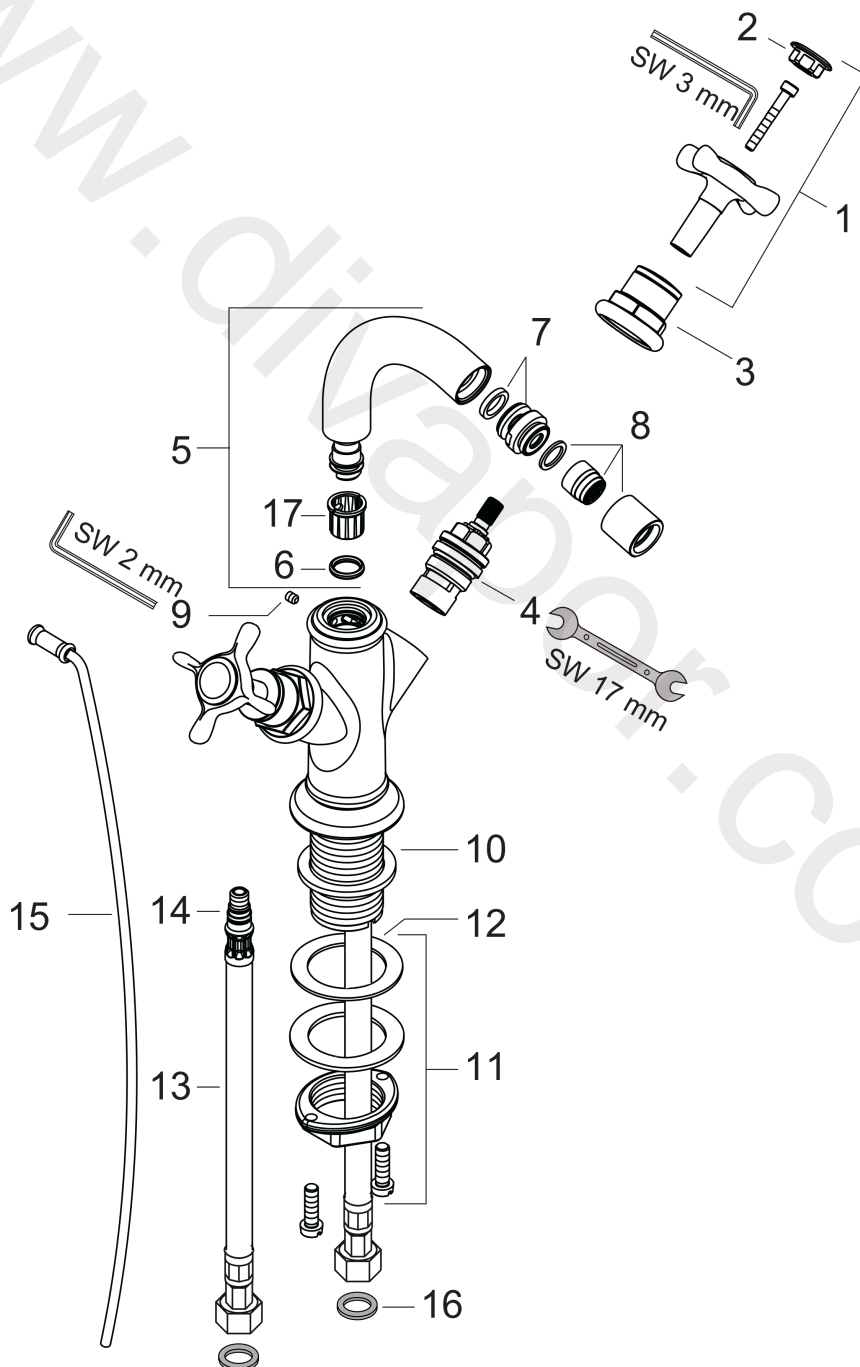

**AXOR Montreux**  
**2-handle bidet mixer with cross handles and pop-up waste set**  
 Surfaces: Article Number: **16520830**

## Exploded Drawing

Year of production: **10/10 - 12/19**

**AXOR Montreux**  
**2-handle bidet mixer with cross handles and pop-up waste set**  
 Surfaces: Article Number: **16520830**

## Spare part list

Year of production: **10/10 - 12/19**

Pos.		Article Number	Price	PU
1	handle	16291830	£ 137,00	1
2	set of screw covers, cold / hot water / neutral	97987000	£ 64,00	1
3	sleeve	97993830	£ 64,00	1
4	shut off unit right closing	94009000	£ 43,00	1
5	spout cpl.	97364830	-	1
6	O-ring 11x2	98127000	£ 3,30	1
7	ball joint	97362830	£ 51,00	1
8	aerator laminar M16x1 (7 l/min)	97360830	£ 64,00	1
9	hollow set screw M4x5	98731000	£ 3,30	1
10	flat seal	98749000	£ 6,10	1
11	fixing set (Ø 32)	13961000	£ 25,00	1
12	lever collar	97548000	£ 3,30	1
13	connection hose 450 mm M8x0,75 G3/8	97206000	£ 35,00	1
14	O-ring 7x1,5	98422000	£ 3,30	1
15	pull rod	98730820	£ 51,00	1
16	sealing set	95581000	£ 6,10	1
17	lever collar	92849000	£ 9,00	1
a	pop up waste	94139830	£ 173,00	1
b	fixation extension 35 mm	13898000	£ 79,00	1