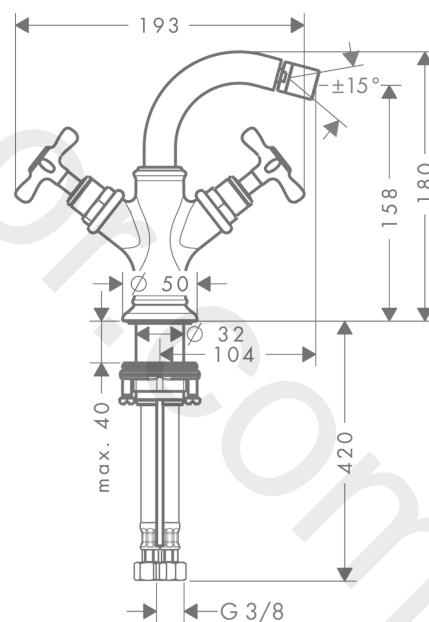

### product features

- consists of: 2-handle bidet mixer, waste set
- projection: 104 mm
- spout height: 158 mm
- ball-pivot joint
- spray type: laminar spray
- maximum flow rate at 3 bar: 7,5 l/min
- ceramic valves hot/ cold 180°
- suitable for continous flow water heaters
- pop-up waste set G 1¼
- connection type: G ¾ connections

### Scale drawing

**AXOR Montreux**  
**2-handle bidet mixer with cross handles and pop-up waste set**  
Finish: **Brushed Nickel** Article Number: **16520820**

## Exploded Drawing

Year of production: >10/10

**AXOR Montreux**  
**2-handle bidet mixer with cross handles and pop-up waste set**  
 Finish: **Brushed Nickel** Article Number: **16520820**

## Spare part list

Year of production: >10/10

Pos.		Article Number	Price	PU
1	handle	16291820	£ 137,00	1
2	set of screw covers, cold / hot water / neutral	97987000	£ 64,00	1
3	sleeve	97993820	£ 79,00	1
4	shut off unit right closing	94009000	£ 43,00	1
5	spout cpl.	97364820	£ 370,00	1
6	O-ring 11x2	98127000	£ 3,30	1
7	ball joint	97362820	£ 64,00	1
8	aerator laminar M16x1 (7 l/min)	97360820	£ 64,00	1
9	hollow set screw M4x5	98731000	£ 3,30	1
10	flat seal	98749000	£ 6,10	1
11	fixing set (Ø 32)	13961000	£ 25,00	1
12	lever collar	97548000	£ 3,30	1
13	connection hose 450 mm M8x0,75 G3/8	97206000	£ 35,00	1
14	O-ring 7x1,5	98422000	£ 3,30	1
15	pull rod	98730820	£ 51,00	1
16	sealing set	95581000	£ 6,10	1
17	lever collar	92849000	£ 9,00	1
a	pop up waste	94139820	£ 173,00	1
b	fixation extension 35 mm	13898000	£ 79,00	1