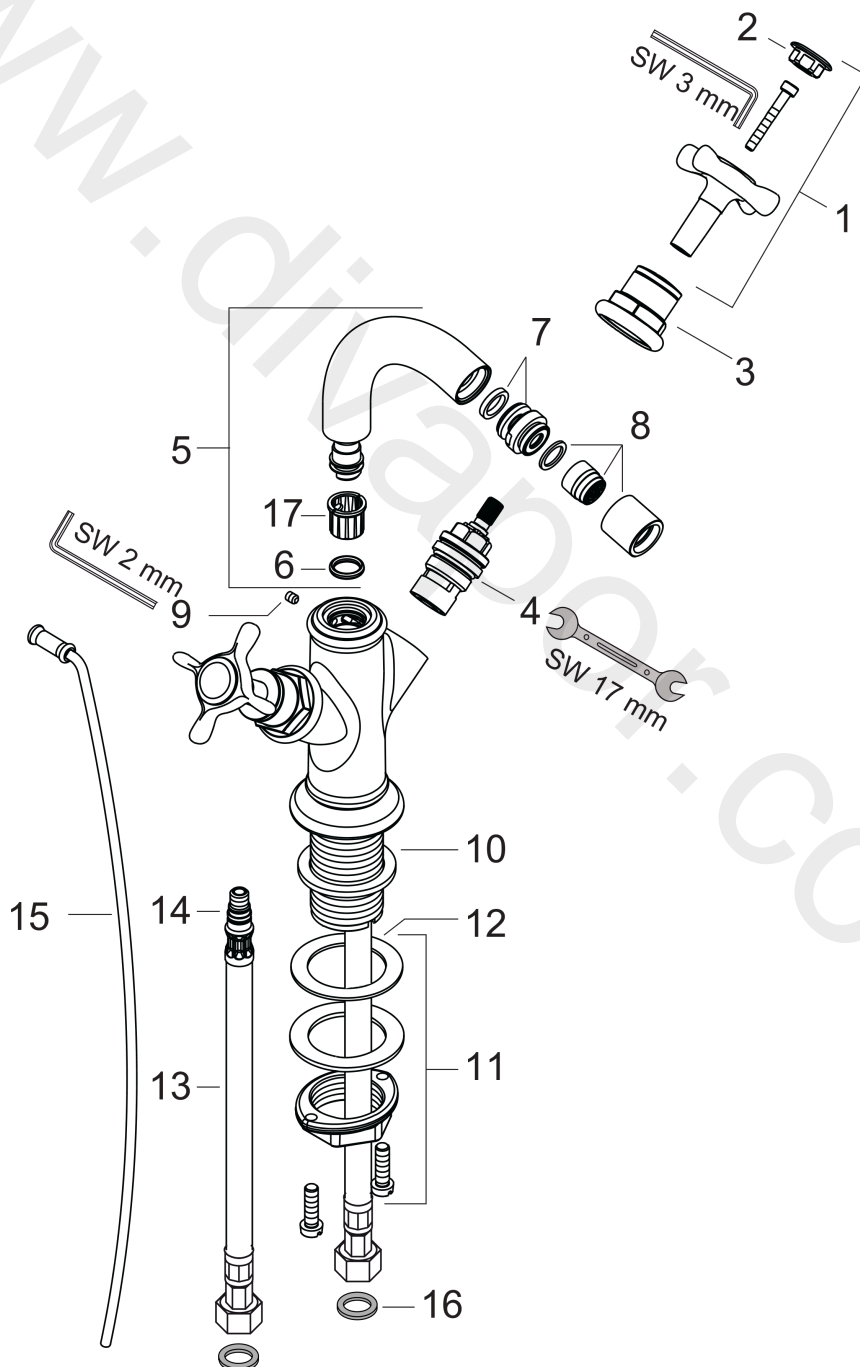

### Scale drawing

**AXOR Montreux**  
**2-handle bidet mixer with cross handles and pop-up waste set**  
Finish: **Brushed Nickel** Article Number: **16520820**

## Flowchart

**AXOR Montreux**  
**2-handle bidet mixer with cross handles and pop-up waste set**  
 Finish: **Brushed Nickel** Article Number: **16520820**

## Exploded Drawing

Year of production: >10/10

**AXOR Montreux**  
**2-handle bidet mixer with cross handles and pop-up waste set**  
 Finish: **Brushed Nickel** Article Number: **16520820**

## Spare part list

Year of production: >10/10

Pos.		Article Number	Price	PU
1	handle	16291820	£ 137,00	1
2	set of screw covers, cold / hot water / neutral	97987000	£ 64,00	1
3	sleeve	97993820	£ 79,00	1
4	shut off unit right closing	94009000	£ 43,00	1
5	spout cpl.	97364820	£ 370,00	1
6	O-ring 11x2	98127000	£ 3,30	1
7	ball joint	97362820	£ 64,00	1
8	aerator laminar M16x1 (7 l/min)	97360820	£ 64,00	1
9	hollow set screw M4x5	98731000	£ 3,30	1
10	flat seal	98749000	£ 6,10	1
11	fixing set (Ø 32)	13961000	£ 25,00	1
12	lever collar	97548000	£ 3,30	1
13	connection hose 450 mm M8x0,75 G3/8	97206000	£ 35,00	1
14	O-ring 7x1,5	98422000	£ 3,30	1
15	pull rod	98730820	£ 51,00	1
16	sealing set	95581000	£ 6,10	1
17	lever collar	92849000	£ 9,00	1
a	pop up waste	94139820	£ 173,00	1
b	fixation extension 35 mm	13898000	£ 79,00	1