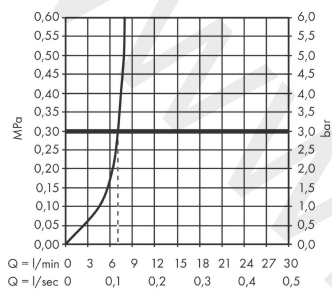

AXOR Montreux
2-handle bidet mixer with cross handles and pop-up waste set
Finish: **Brushed Nickel** Article Number: **16520820**

Flowchart