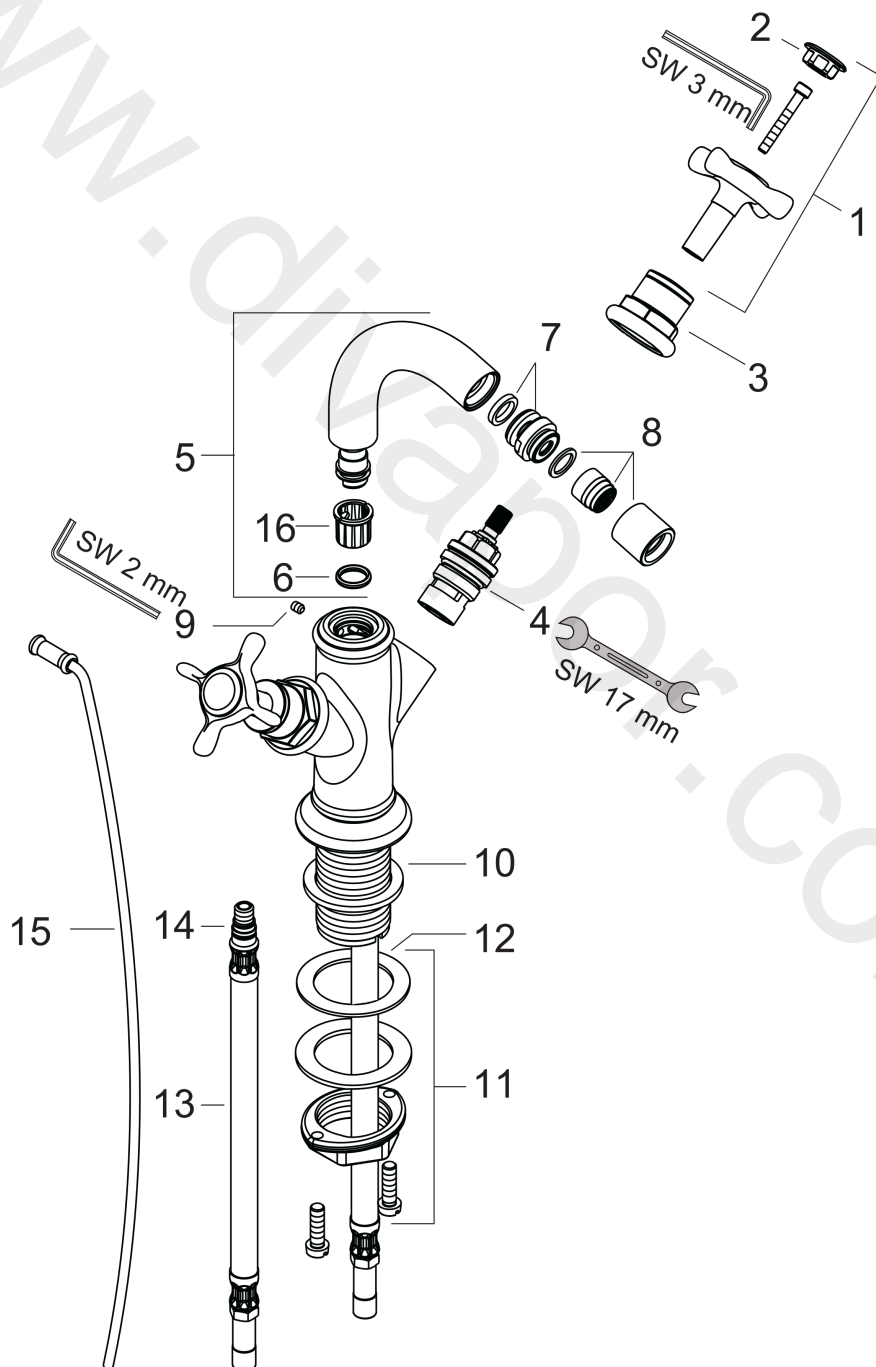

**AXOR Montreux**  
**2-handle bidet mixer with cross handles and pop-up waste set**  
Surfaces: Article Number: **16520820**

## Exploded Drawing

Year of production: **04/06 - 09/10**

**AXOR Montreux**  
**2-handle bidet mixer with cross handles and pop-up waste set**  
 Surfaces: Article Number: **16520820**

## Spare part list

Year of production: **04/06 - 09/10**

Pos.		Article Number	Price	PU
1	handle	16291820	£ 137,00	1
2	set of screw covers, cold / hot water / neutral	97987000	£ 64,00	1
3	sleeve	97993820	£ 79,00	1
4	shut off unit right closing	94009000	£ 43,00	1
5	spout cpl.	97364820	£ 370,00	1
6	O-ring 11x2	98127000	£ 3,30	1
7	ball joint	97362820	£ 64,00	1
8	aerator laminar M16x1 (7 l/min)	97360820	£ 64,00	1
9	hollow set screw M4x5	98731000	£ 3,30	1
10	flat seal	98749000	£ 6,10	1
11	fixing set (Ø 32)	13961000	£ 25,00	1
12	lever collar	97548000	£ 3,30	1
13	connection hose 450 mm M8x0,75 G3/8	97206000	£ 35,00	1
14	O-ring 7x1,5	98422000	£ 3,30	1
15	pull rod	98730820	£ 51,00	1
16	lever collar	92849000	£ 9,00	1
a	pop up waste	94139820	£ 173,00	1
b	fixation extension 35 mm	13898000	£ 79,00	1