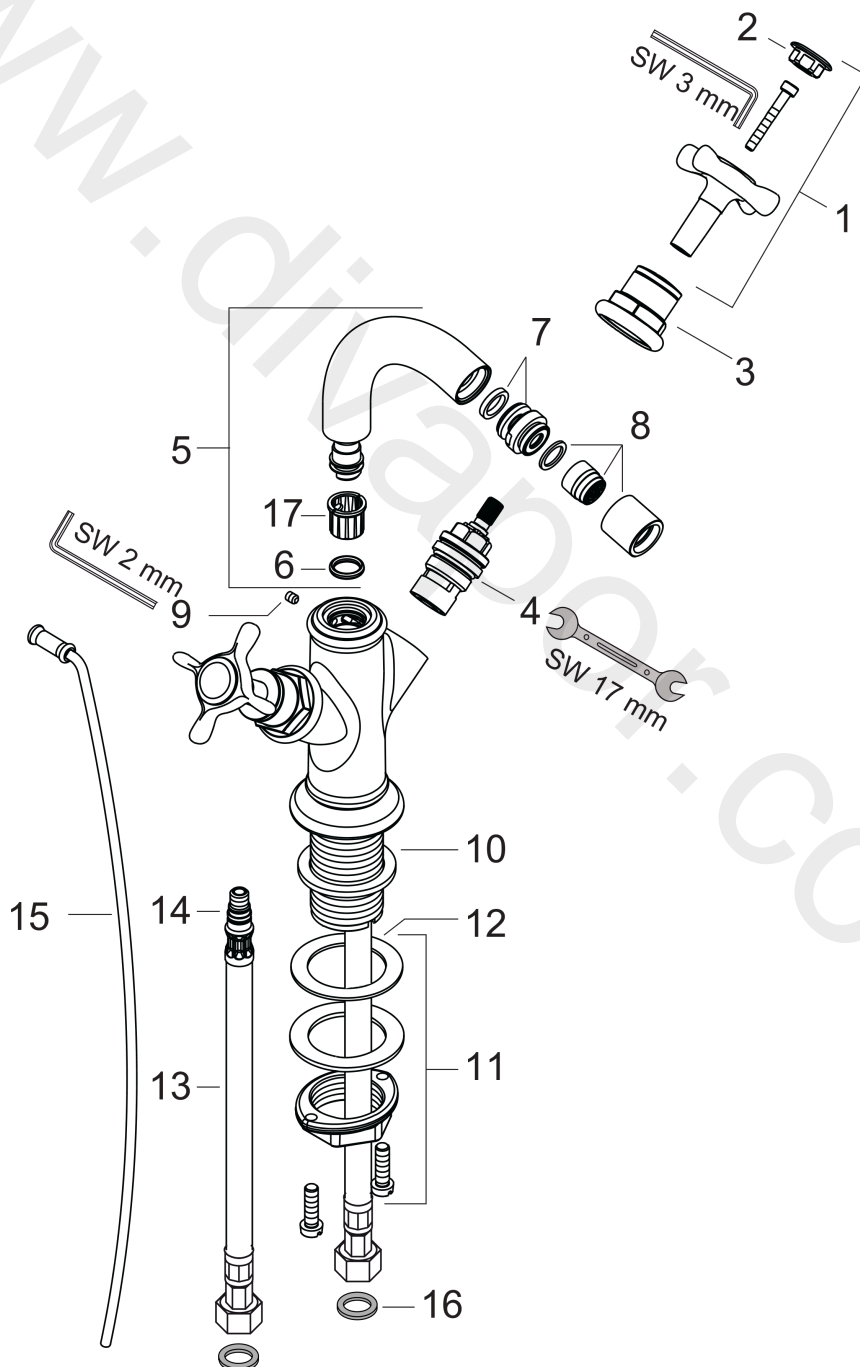

AXOR Montreux
2-handle bidet mixer with cross handles and pop-up waste set
 Finish: **Chrome** Article Number: **16520000**

product features

- consists of: 2-handle bidet mixer, waste set
- projection: 104 mm
- spout height: 158 mm
- ball-pivot joint
- spray type: laminar spray
- maximum flow rate at 3 bar: 7,5 l/min
- ceramic valves hot/ cold 180°
- suitable for continous flow water heaters
- pop-up waste set G 1¼
- connection type: G ¾ connections

Article Details

Price excl. VAT 641,67 £

Product image

Scale drawing

AXOR Montreux
2-handle bidet mixer with cross handles and pop-up waste set
Finish: **Chrome** Article Number: **16520000**

Flowchart

AXOR Montreux
2-handle bidet mixer with cross handles and pop-up waste set
 Finish: **Chrome** Article Number: **16520000**

Exploded Drawing

Year of production: >10/10

AXOR Montreux
2-handle bidet mixer with cross handles and pop-up waste set
 Finish: **Chrome** Article Number: **16520000**

Spare part list

Year of production: >10/10

Pos.		Article Number	Price	PU
1	handle	16291000	£ 96,00	1
2	set of screw covers, cold / hot water / neutral	97987000	£ 64,00	1
3	sleeve	97993000	£ 51,00	1
4	shut off unit right closing	94009000	£ 43,00	1
5	spout cpl.	97364000	£ 224,00	1
6	O-ring 11x2	98127000	£ 3,30	1
7	ball joint	97362000	£ 43,00	1
8	aerator laminar M16x1 (7 l/min)	97360000	£ 43,00	1
9	hollow set screw M4x5	98731000	£ 3,30	1
10	flat seal	98749000	£ 6,10	1
11	fixing set (Ø 32)	13961000	£ 25,00	1
12	lever collar	97548000	£ 3,30	1
13	connection hose 450 mm M8x0,75 G3/8	97206000	£ 35,00	1
14	O-ring 7x1,5	98422000	£ 3,30	1
15	pull rod	98730000	£ 35,00	1
16	sealing set	95581000	£ 6,10	1
17	lever collar	92849000	£ 9,00	1
a	pop up waste	94139000	£ 96,00	1
b	fixation extension 35 mm	13898000	£ 79,00	1