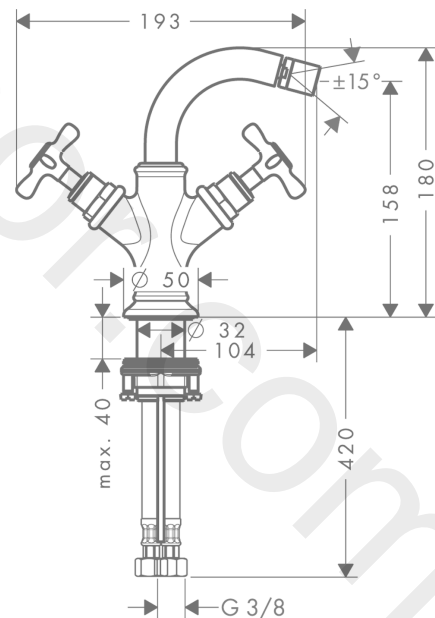

AXOR Montreux
2-handle bidet mixer with cross handles and pop-up waste set
 Finish: **Chrome** Article Number: **16520000**

product features

- consists of: 2-handle bidet mixer, waste set
- projection: 104 mm
- spout height: 158 mm
- ball-pivot joint
- spray type: laminar spray
- maximum flow rate at 3 bar: 7,5 l/min
- ceramic valves hot/ cold 180°
- suitable for continous flow water heaters
- pop-up waste set G 1¼
- connection type: G ¾ connections

Article Details

Price excl. VAT 641,67 £

Product image

Scale drawing

AXOR Montreux
2-handle bidet mixer with cross handles and pop-up waste set
Finish: **Chrome** Article Number: **16520000**

Flowchart

AXOR Montreux
2-handle bidet mixer with cross handles and pop-up waste set
 Finish: **Chrome** Article Number: **16520000**

Exploded Drawing

Year of production: >10/10

AXOR Montreux
2-handle bidet mixer with cross handles and pop-up waste set
 Finish: **Chrome** Article Number: **16520000**

Spare part list

Year of production: >10/10

Pos.		Article Number	Price	PU
1	handle	16291000	£ 96,00	1
2	set of screw covers, cold / hot water / neutral	97987000	£ 64,00	1
3	sleeve	97993000	£ 51,00	1
4	shut off unit right closing	94009000	£ 43,00	1
5	spout cpl.	97364000	£ 224,00	1
6	O-ring 11x2	98127000	£ 3,30	1
7	ball joint	97362000	£ 43,00	1
8	aerator laminar M16x1 (7 l/min)	97360000	£ 43,00	1
9	hollow set screw M4x5	98731000	£ 3,30	1
10	flat seal	98749000	£ 6,10	1
11	fixing set (Ø 32)	13961000	£ 25,00	1
12	lever collar	97548000	£ 3,30	1
13	connection hose 450 mm M8x0,75 G3/8	97206000	£ 35,00	1
14	O-ring 7x1,5	98422000	£ 3,30	1
15	pull rod	98730000	£ 35,00	1
16	sealing set	95581000	£ 6,10	1
17	lever collar	92849000	£ 9,00	1
a	pop up waste	94139000	£ 96,00	1
b	fixation extension 35 mm	13898000	£ 79,00	1