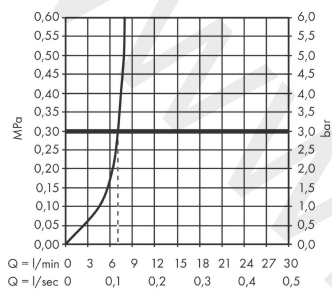

AXOR Montreux
2-handle bidet mixer with cross handles and pop-up waste set
 Finish: **Chrome** Article Number: **16520000**

product features

- consists of: 2-handle bidet mixer, waste set
- projection: 104 mm
- spout height: 158 mm
- ball-pivot joint
- spray type: laminar spray
- maximum flow rate at 3 bar: 7,5 l/min
- ceramic valves hot/ cold 180°
- suitable for continous flow water heaters
- pop-up waste set G 1¼
- connection type: G ¾ connections

Article Details

Price excl. VAT 641,67 £

Product image

Scale drawing

AXOR Montreux
2-handle bidet mixer with cross handles and pop-up waste set
Finish: **Chrome** Article Number: **16520000**

Flowchart

AXOR Montreux
2-handle bidet mixer with cross handles and pop-up waste set
 Finish: **Chrome** Article Number: **16520000**