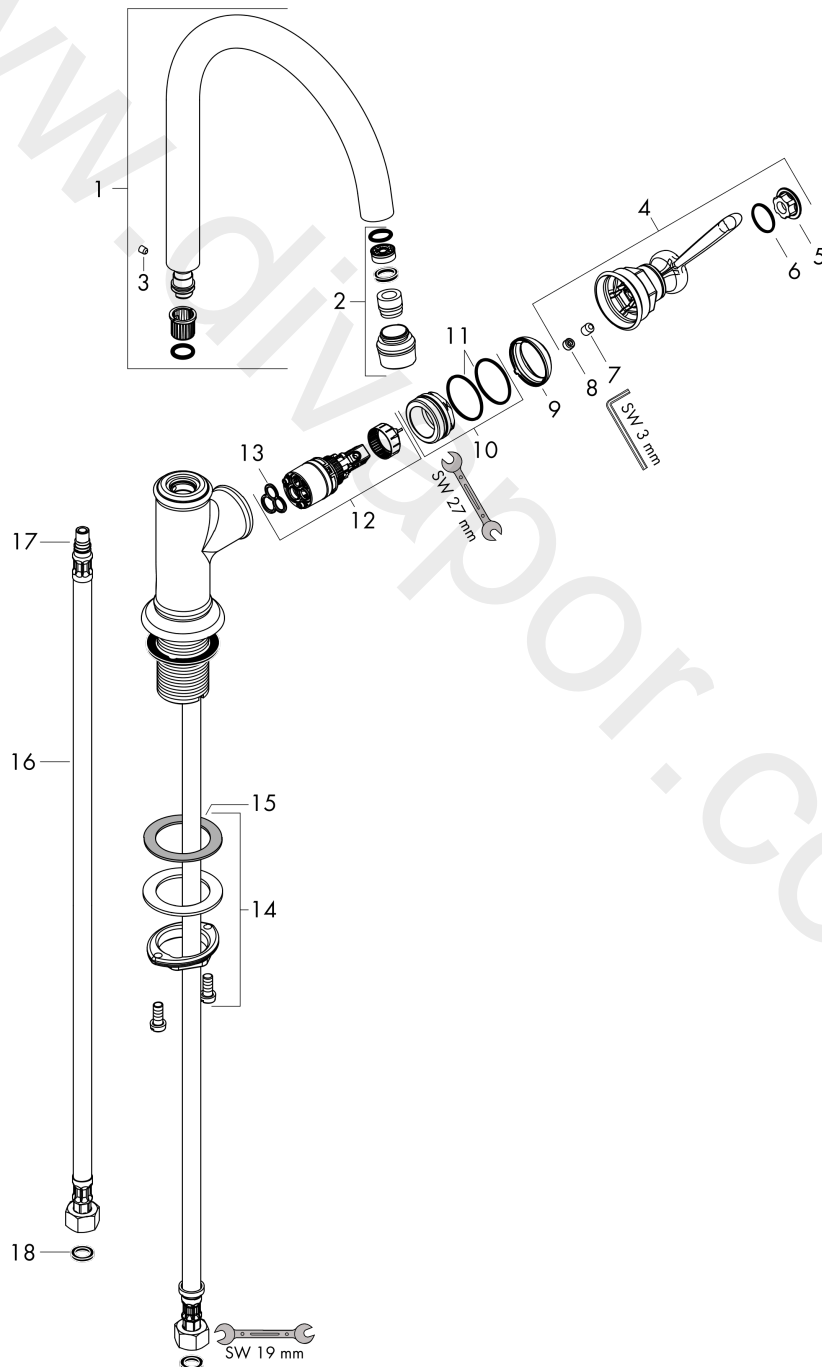

AXOR Montreux
Single lever basin mixer 210 with lever handle and waste set
 Finish: **Brushed Nickel** Article Number: **16518820**

product features

- consists of: single lever basin mixer, waste set
- ComfortZone 210
- projection: 175 mm
- spout height: 209 mm
- handle variant: lever handle
- swivel range 120°
- spray type: laminar spray
- maximum flow rate at 3 bar: 5 l/min
- ceramic cartridge
- temperature limitation adjustable
- suitable for continuous flow water heaters
- non-closing waste set
- connection type: G 3/8 connections
- connection dimension: DN15
- EU taxonomy: max. 6 l/min - Substantial Contribution (SC)
- WRAS 2304071
- WRAS 2304071 - Approval letter 2304071

Flowchart

AXOR Montreux
Single lever basin mixer 210 with lever handle and waste set
Finish: **Brushed Nickel** Article Number: **16518820**

Exploded Drawing

Year of production: >01/17

AXOR Montreux
Single lever basin mixer 210 with lever handle and waste set
 Finish: **Brushed Nickel** Article Number: **16518820**

Spare part list

Year of production: >01/17

Pos.		Article Number	Price	PU
1	spout cpl.	97990820	£ 370,00	1
2	aerator M18x1 (5 l/min)	95378820	£ 64,00	1
3	hollow set screw M4x5	98731000	£ 3,30	1
4	handle	92973820	£ 137,00	1
5	cover cap	92974000	£ 43,00	1
6	O-ring 16x2	98133000	£ 3,30	1
7	hollow set screw M6x8	98444000	£ 3,30	1
8	screw cover	96338000	£ 3,30	1
9	flange	92625820	£ 51,00	1
10	nut	92627000	£ 20,50	1
11	O-ring 27x1,5	92527000	£ 13,30	1
12	cartridge, assy	97685000	£ 64,00	1
13	seal	98865000	£ 35,00	1
14	fixing set (Ø 34)	95049000	£ 16,10	1
15	lever collar	97548000	£ 3,30	1
16	connection hose 600 mm M8x0,75 G3/8	96556000	£ 25,00	1
17	O-ring 7x1,5	98422000	£ 3,30	1
18	sealing set	95581000	£ 6,10	1
a	pop up waste	51301820	£ 130,56	1
b	pop up waste	94139820	£ 173,00	1