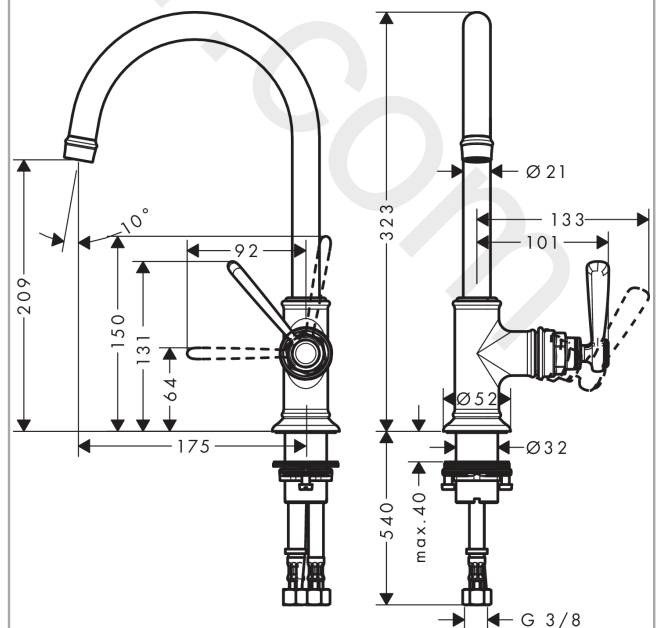

Scale drawing