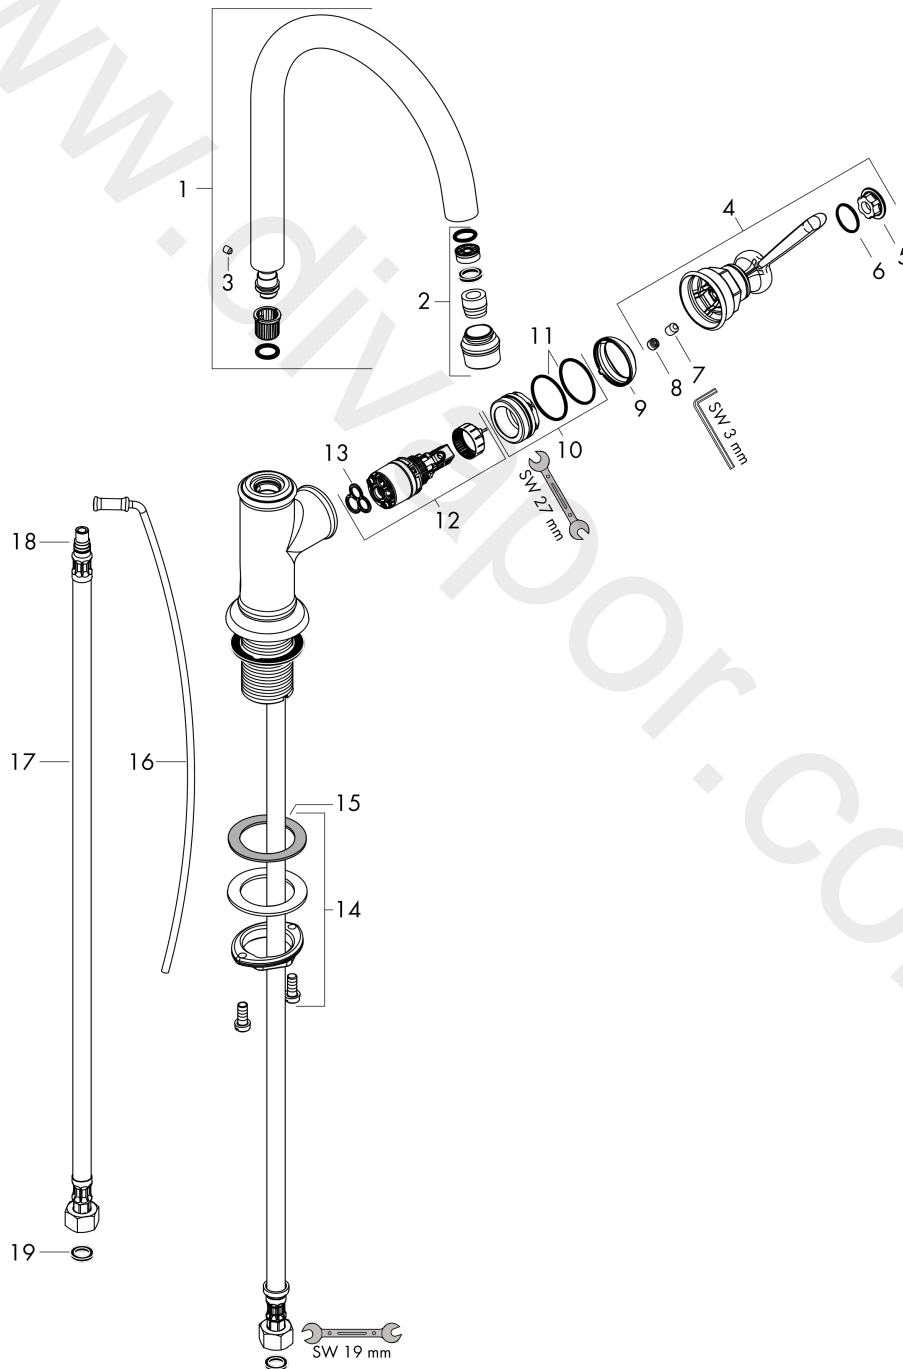

AXOR Montreux
Single lever basin mixer 210 with lever handle and pop-up waste set
 Finish: **Brushed Nickel** Article Number: **16517820**

product features

- consists of: single lever basin mixer, waste set
- ComfortZone 210
- projection: 175 mm
- spout height: 209 mm
- handle variant: lever handle
- swivel range 120°
- spray type: laminar spray
- maximum flow rate at 3 bar: 5 l/min
- ceramic cartridge
- temperature limitation adjustable
- suitable for continuous flow water heaters
- pop-up waste set G 1¼
- connection type: G ¾ connections
- connection dimension: DN15
- EU taxonomy: max. 6 l/min - Substantial Contribution (SC)
- WRAS 2304071
- WRAS 2304071 - Approval letter 2304071

Flowchart

AXOR Montreux
Single lever basin mixer 210 with lever handle and pop-up waste set
 Finish: **Brushed Nickel** Article Number: **16517820**

Exploded Drawing

Year of production: >01/17

AXOR Montreux
Single lever basin mixer 210 with lever handle and pop-up waste set
 Finish: **Brushed Nickel** Article Number: **16517820**

Spare part list

Year of production: >01/17

Pos.		Article Number	Price	PU
1	spout cpl.	97990820	£ 370,00	1
2	aerator M18x1 (5 l/min)	95378820	£ 64,00	1
3	hollow set screw M4x5	98731000	£ 3,30	1
4	handle	92973820	£ 137,00	1
5	cover cap	92974000	£ 43,00	1
6	O-ring 16x2	98133000	£ 3,30	1
7	hollow set screw M6x8	98444000	£ 3,30	1
8	screw cover	96338000	£ 3,30	1
9	flange	92625820	£ 51,00	1
10	nut	92627000	£ 20,50	1
11	O-ring 27x1,5	92527000	£ 13,30	1
12	cartridge, assy	97685000	£ 64,00	1
13	seal	98865000	£ 35,00	1
14	fixing set (Ø 32)	13961000	£ 25,00	1
15	lever collar	97548000	£ 3,30	1
16	pull rod	98730820	£ 51,00	1
17	connection hose 600 mm M8x0,75 G3/8	96556000	£ 25,00	1
18	O-ring 7x1,5	98422000	£ 3,30	1
19	sealing set	95581000	£ 6,10	1
a	pop up waste	94139820	£ 173,00	1