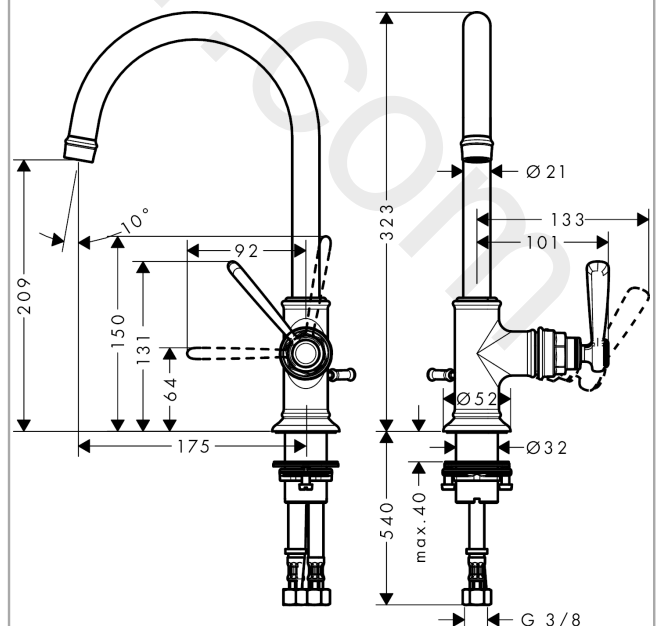

Scale drawing