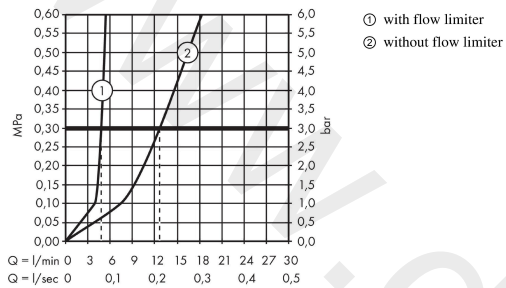

AXOR Montreux
Single lever basin mixer 210 with lever handle and pop-up waste set
Finish: **Brushed Nickel**   Article Number: **16517820**

Flowchart