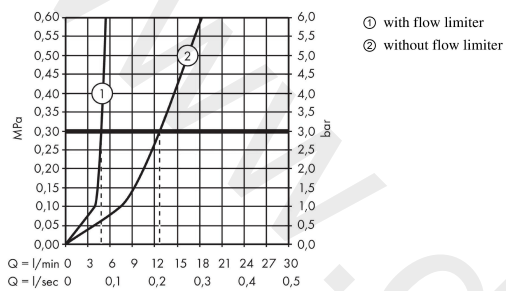

AXOR Montreux
Single lever basin mixer 210 with lever handle and pop-up waste set
Finish: **Chrome** Article Number: **16517000**

Flowchart