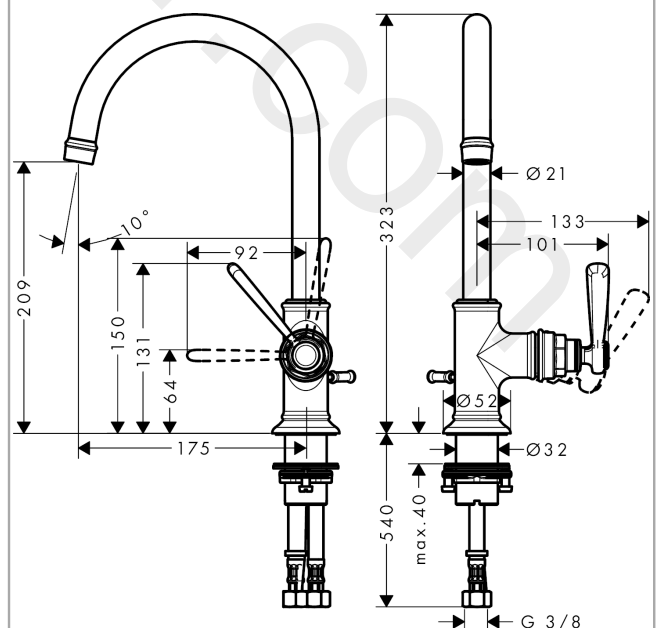

**AXOR Montreux**  
**Single lever basin mixer 210 with lever handle and pop-up waste set**  
 Finish: **Chrome** Article Number: **16517000**

### product features

- consists of: single lever basin mixer, waste set
- ComfortZone 210
- projection: 175 mm
- spout height: 209 mm
- handle variant: lever handle
- swivel range 120°
- spray type: laminar spray
- maximum flow rate at 3 bar: 5 l/min
- ceramic cartridge
- temperature limitation adjustable
- suitable for continuous flow water heaters
- pop-up waste set G 1¼
- connection type: G ¾ connections
- connection dimension: DN15
- EU taxonomy: max. 6 l/min - Substantial Contribution (SC)
- WRAS 2304071
- WRAS 2304071 - Approval letter 2304071

### Scale drawing

**AXOR Montreux**  
**Single lever basin mixer 210 with lever handle and pop-up waste set**  
 Finish: **Chrome** Article Number: **16517000**

## Spare part list

Year of production: >01/17

Pos.		Article Number	Price	PU
1	spout cpl.	97990000	£ 224,00	1
2	aerator M18x1 (5 l/min)	95378000	£ 43,00	1
3	hollow set screw M4x5	98731000	£ 3,30	1
4	handle	92973000	£ 79,00	1
5	cover cap	92974000	£ 43,00	1
6	O-ring 16x2	98133000	£ 3,30	1
7	hollow set screw M6x8	98444000	£ 3,30	1
8	screw cover	96338000	£ 3,30	1
9	flange	92625000	£ 35,00	1
10	nut	92627000	£ 20,50	1
11	O-ring 27x1,5	92527000	£ 13,30	1
12	cartridge, assy	97685000	£ 64,00	1
13	seal	98865000	£ 35,00	1
14	fixing set (Ø 32)	13961000	£ 25,00	1
15	lever collar	97548000	£ 3,30	1
16	pull rod	98730000	£ 35,00	1
17	connection hose 600 mm M8x0,75 G3/8	96556000	£ 25,00	1
18	O-ring 7x1,5	98422000	£ 3,30	1
19	sealing set	95581000	£ 6,10	1
a	pop up waste	94139000	£ 96,00	1