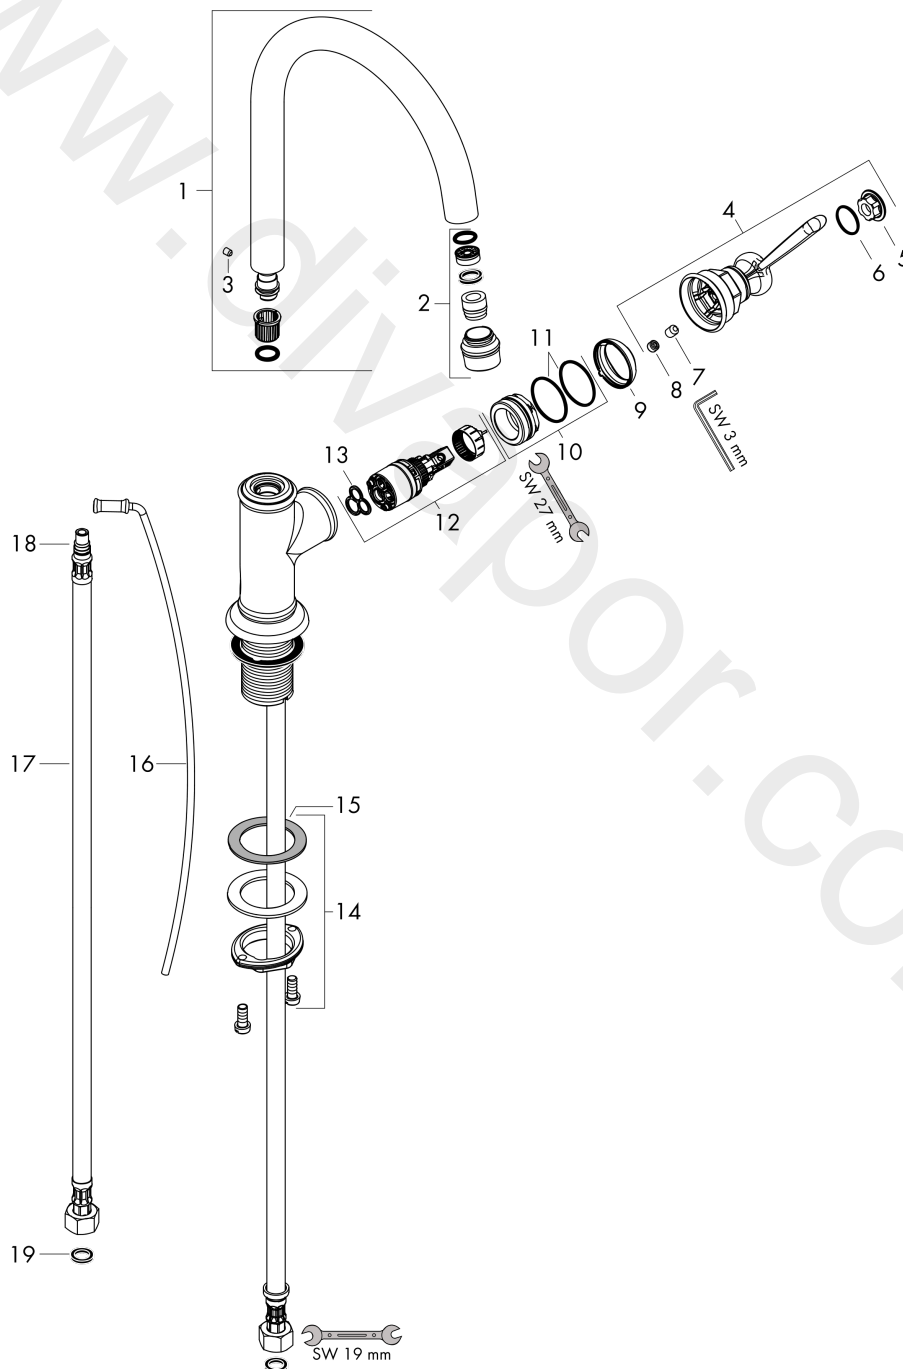

### product features

- consists of: single lever basin mixer, waste set
- ComfortZone 210
- projection: 175 mm
- spout height: 209 mm
- handle variant: lever handle
- swivel range 120°
- spray type: laminar spray
- maximum flow rate at 3 bar: 5 l/min
- ceramic cartridge
- temperature limitation adjustable
- suitable for continuous flow water heaters
- pop-up waste set G 1¼
- connection type: G ¾ connections
- connection dimension: DN15
- EU taxonomy: max. 6 l/min - Substantial Contribution (SC)
- WRAS 2304071
- WRAS 2304071 - Approval letter 2304071

## Flowchart

**AXOR Montreux**  
**Single lever basin mixer 210 with lever handle and pop-up waste set**  
 Finish: **Chrome** Article Number: **16517000**

## Exploded Drawing

Year of production: >01/17

**AXOR Montreux**  
**Single lever basin mixer 210 with lever handle and pop-up waste set**  
 Finish: **Chrome** Article Number: **16517000**

## Spare part list

Year of production: >01/17

Pos.		Article Number	Price	PU
1	spout cpl.	97990000	£ 224,00	1
2	aerator M18x1 (5 l/min)	95378000	£ 43,00	1
3	hollow set screw M4x5	98731000	£ 3,30	1
4	handle	92973000	£ 79,00	1
5	cover cap	92974000	£ 43,00	1
6	O-ring 16x2	98133000	£ 3,30	1
7	hollow set screw M6x8	98444000	£ 3,30	1
8	screw cover	96338000	£ 3,30	1
9	flange	92625000	£ 35,00	1
10	nut	92627000	£ 20,50	1
11	O-ring 27x1,5	92527000	£ 13,30	1
12	cartridge, assy	97685000	£ 64,00	1
13	seal	98865000	£ 35,00	1
14	fixing set (Ø 32)	13961000	£ 25,00	1
15	lever collar	97548000	£ 3,30	1
16	pull rod	98730000	£ 35,00	1
17	connection hose 600 mm M8x0,75 G3/8	96556000	£ 25,00	1
18	O-ring 7x1,5	98422000	£ 3,30	1
19	sealing set	95581000	£ 6,10	1
a	pop up waste	94139000	£ 96,00	1