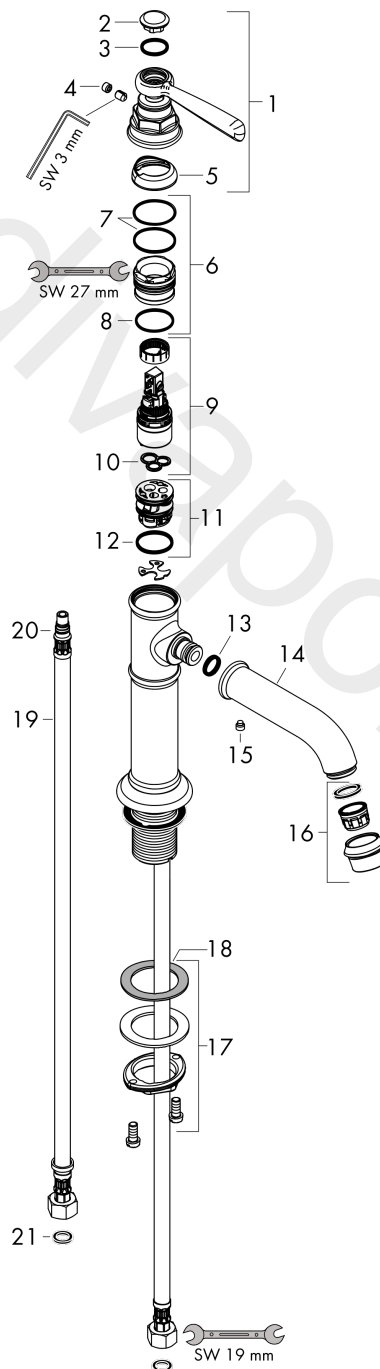

### product features

- consists of: single lever basin mixer, waste set
- ComfortZone 100
- projection: 142 mm
- spout height: 98 mm
- handle variant: lever handle
- spray type: normal spray
- maximum flow rate at 3 bar: 5 l/min
- ceramic cartridge
- temperature limitation adjustable
- suitable for continuous flow water heaters
- non-closing waste set
- connection type: G 3/8 connections
- connection dimension: DN15
- EU taxonomy: max. 6 l/min - Substantial Contribution (SC) possible
- WRAS 2206702
- WRAS 2206702 - Approval letter

## Flowchart

**AXOR Montreux**  
**Single lever basin mixer 100 with lever handle and waste set**  
 Finish: **Brushed Nickel** Article Number: **16516820**

## Exploded Drawing

Year of production: >01/17

**AXOR Montreux**  
**Single lever basin mixer 100 with lever handle and waste set**  
 Finish: **Brushed Nickel** Article Number: **16516820**

## Spare part list

Year of production: >01/17

Pos.		Article Number	Price	PU
1	handle	92973820	£ 137,00	1
2	cover cap	92974000	£ 43,00	1
3	O-ring 16x2	98133000	£ 3,30	1
4	screw cover	96338000	£ 3,30	1
5	flange	92625820	£ 51,00	1
6	nut	92689000	£ 25,00	1
7	O-ring 27x1,5	92527000	£ 13,30	1
8	O-ring 25x1,5	98146000	£ 3,30	1
9	cartridge, assy	97685000	£ 64,00	1
10	seal	98865000	£ 35,00	1
11	adapter for cartridge	98866000	£ 35,00	1
12	O-ring 23x2	98398000	£ 3,30	1
13	O-ring 11x2,5	98487000	£ 3,30	1
14	spout cpl.	92978820	£ 79,00	1
15	hollow set screw M6x5	98447000	£ 3,30	1
16	aerator M22x1 (5 l/min + 25 l/min)	95381820	£ 96,00	1
17	fixing set (Ø 34)	95049000	£ 16,10	1
18	lever collar	97548000	£ 3,30	1
19	connection hose 600 mm M8x0,75 G3/8	96556000	£ 25,00	1
20	O-ring 7x1,5	98422000	£ 3,30	1
21	sealing set	95581000	£ 6,10	1
a	pop up waste	51301000	£ 87,00	1