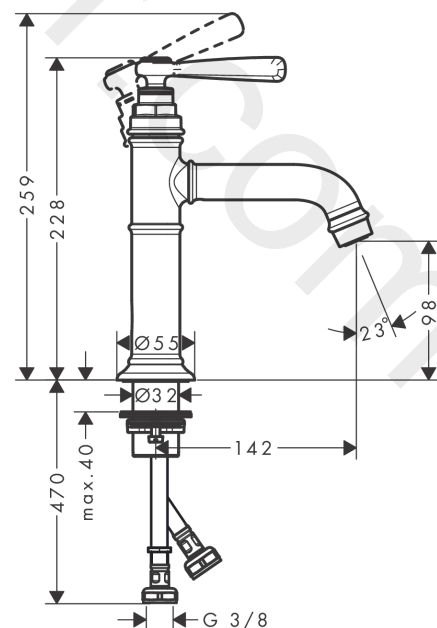

### product features

- consists of: single lever basin mixer, waste set
- ComfortZone 100
- projection: 142 mm
- spout height: 98 mm
- handle variant: lever handle
- spray type: normal spray
- maximum flow rate at 3 bar: 5 l/min
- ceramic cartridge
- temperature limitation adjustable
- suitable for continuous flow water heaters
- non-closing waste set
- connection type: G 3/8 connections
- connection dimension: DN15
- EU taxonomy: max. 6 l/min - Substantial Contribution (SC) possible
- WRAS 2206702
- WRAS 2206702 - Approval letter

### Scale drawing

**AXOR Montreux**  
**Single lever basin mixer 100 with lever handle and waste set**  
 Finish: **Brushed Nickel** Article Number: **16516820**

## Exploded Drawing

Year of production: >01/17

**AXOR Montreux**  
**Single lever basin mixer 100 with lever handle and waste set**  
 Finish: **Brushed Nickel** Article Number: **16516820**

## Spare part list

Year of production: >01/17

Pos.		Article Number	Price	PU
1	handle	92973820	£ 137,00	1
2	cover cap	92974000	£ 43,00	1
3	O-ring 16x2	98133000	£ 3,30	1
4	screw cover	96338000	£ 3,30	1
5	flange	92625820	£ 51,00	1
6	nut	92689000	£ 25,00	1
7	O-ring 27x1,5	92527000	£ 13,30	1
8	O-ring 25x1,5	98146000	£ 3,30	1
9	cartridge, assy	97685000	£ 64,00	1
10	seal	98865000	£ 35,00	1
11	adapter for cartridge	98866000	£ 35,00	1
12	O-ring 23x2	98398000	£ 3,30	1
13	O-ring 11x2,5	98487000	£ 3,30	1
14	spout cpl.	92978820	£ 79,00	1
15	hollow set screw M6x5	98447000	£ 3,30	1
16	aerator M22x1 (5 l/min + 25 l/min)	95381820	£ 96,00	1
17	fixing set (Ø 34)	95049000	£ 16,10	1
18	lever collar	97548000	£ 3,30	1
19	connection hose 600 mm M8x0,75 G3/8	96556000	£ 25,00	1
20	O-ring 7x1,5	98422000	£ 3,30	1
21	sealing set	95581000	£ 6,10	1
a	pop up waste	51301000	£ 87,00	1