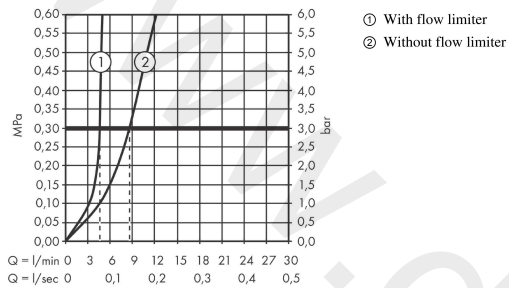

AXOR Montreux
Single lever basin mixer 100 with lever handle and waste set
Finish: **Brushed Nickel** Article Number: **16516820**

Flowchart