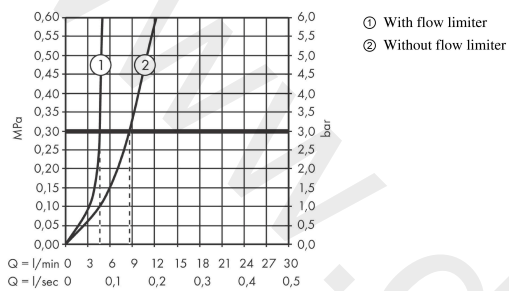

AXOR Montreux
Single lever basin mixer 100 with lever handle and waste set
 Finish: **Chrome** Article Number: **16516000**

product features

- consists of: single lever basin mixer, waste set
- ComfortZone 100
- projection: 142 mm
- spout height: 98 mm
- handle variant: lever handle
- spray type: normal spray
- maximum flow rate at 3 bar: 5 l/min
- ceramic cartridge
- temperature limitation adjustable
- suitable for continuous flow water heaters
- non-closing waste set
- connection type: G 3/8 connections
- connection dimension: DN15
- EU taxonomy: max. 6 l/min - Substantial Contribution (SC) possible
- WRAS 2206702
- WRAS 2206702 - Approval letter

Article Details

Price excl. VAT 500,00 £

Technology

Product image

Scale drawing

AXOR Montreux
Single lever basin mixer 100 with lever handle and waste set
 Finish: **Chrome** Article Number: **16516000**

Flowchart