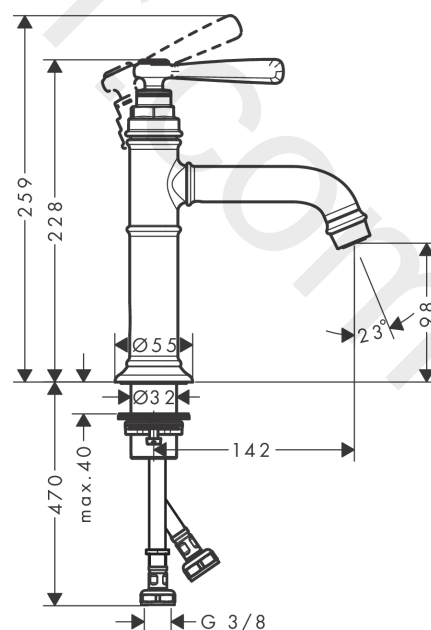

Scale drawing