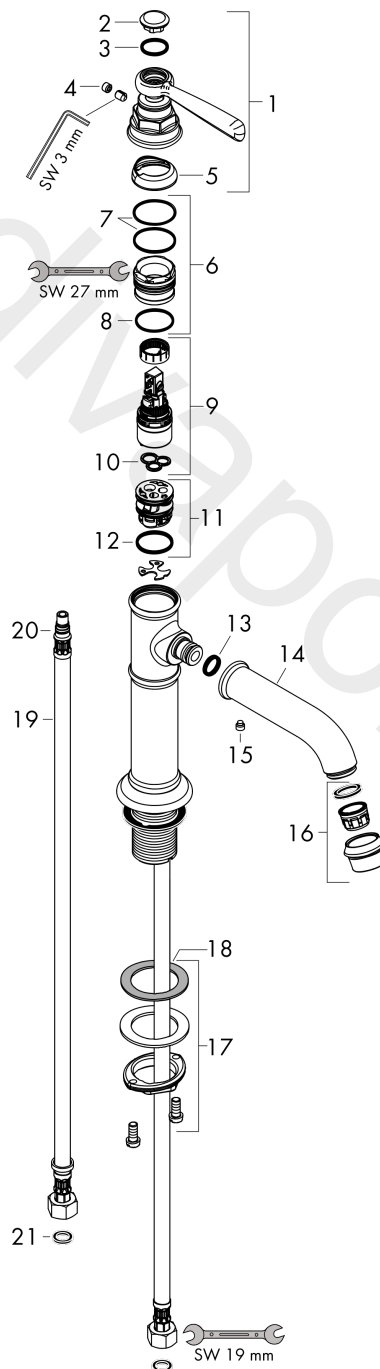

AXOR Montreux
Single lever basin mixer 100 with lever handle and waste set
 Finish: **Chrome** Article Number: **16516000**

product features

- consists of: single lever basin mixer, waste set
- ComfortZone 100
- projection: 142 mm
- spout height: 98 mm
- handle variant: lever handle
- spray type: normal spray
- maximum flow rate at 3 bar: 5 l/min
- ceramic cartridge
- temperature limitation adjustable
- suitable for continuous flow water heaters
- non-closing waste set
- connection type: G 3/8 connections
- connection dimension: DN15
- EU taxonomy: max. 6 l/min - Substantial Contribution (SC) possible
- WRAS 2206702
- WRAS 2206702 - Approval letter

AXOR Montreux
Single lever basin mixer 100 with lever handle and waste set
Finish: **Chrome** Article Number: **16516000**

Exploded Drawing

Year of production: >01/17

AXOR Montreux
Single lever basin mixer 100 with lever handle and waste set
 Finish: **Chrome** Article Number: **16516000**

Spare part list

Year of production: >01/17

Pos.		Article Number	Price	PU
1	handle	92973000	£ 79,00	1
2	cover cap	92974000	£ 43,00	1
3	O-ring 16x2	98133000	£ 3,30	1
4	screw cover	96338000	£ 3,30	1
5	flange	92625000	£ 35,00	1
6	nut	92689000	£ 25,00	1
7	O-ring 27x1,5	92527000	£ 13,30	1
8	O-ring 25x1,5	98146000	£ 3,30	1
9	cartridge, assy	97685000	£ 64,00	1
10	seal	98865000	£ 35,00	1
11	adapter for cartridge	98866000	£ 35,00	1
12	O-ring 23x2	98398000	£ 3,30	1
13	O-ring 11x2,5	98487000	£ 3,30	1
14	spout cpl.	92978000	£ 51,00	1
15	hollow set screw M6x5	98447000	£ 3,30	1
16	aerator M22x1 (5 l/min + 25 l/min)	95381000	£ 64,00	1
17	fixing set (Ø 32)	13961000	£ 25,00	1
18	lever collar	97548000	£ 3,30	1
19	connection hose 600 mm M8x0,75 G3/8	96556000	£ 25,00	1
20	O-ring 7x1,5	98422000	£ 3,30	1
21	sealing set	95581000	£ 6,10	1
a	pop up waste	51301000	£ 87,00	1