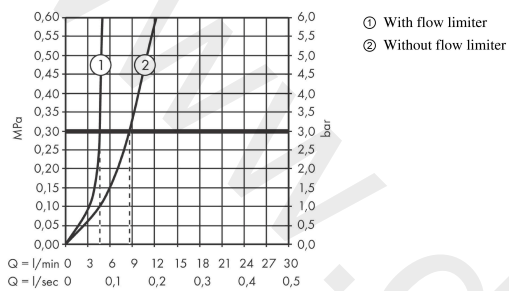

AXOR Montreux
Single lever basin mixer 100 with lever handle and pop-up waste set
Finish: **Brushed Nickel**   Article Number: **16515820**

Flowchart