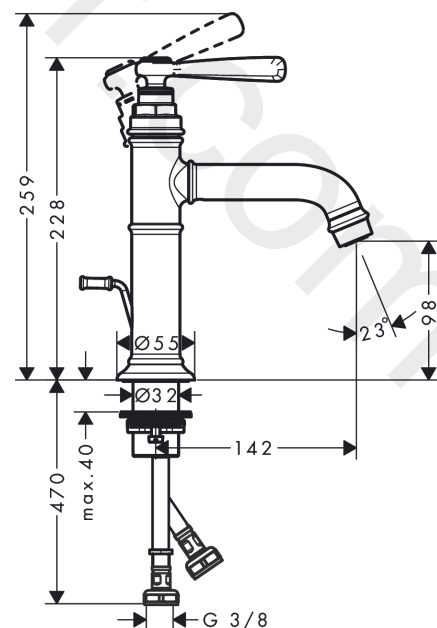

## product features

- consists of: single lever basin mixer, waste set
- ComfortZone 100
- projection: 142 mm
- spout height: 98 mm
- handle variant: lever handle
- spray type: normal spray
- maximum flow rate at 3 bar: 5 l/min
- ceramic cartridge
- temperature limitation adjustable
- suitable for continuous flow water heaters
- pop-up waste set G 1¼
- connection type: G ¾ connections
- connection dimension: DN15
- EU taxonomy: max. 6 l/min - Substantial Contribution (SC) possible
- WRAS 2206702
- WRAS 2206702 - Approval letter

## Scale drawing

**AXOR Montreux**  
**Single lever basin mixer 100 with lever handle and pop-up waste set**  
 Finish: **Brushed Nickel**    Article Number: **16515820**

## Exploded Drawing

Year of production: >01/17

**AXOR Montreux**  
**Single lever basin mixer 100 with lever handle and pop-up waste set**  
 Finish: **Brushed Nickel** Article Number: **16515820**

## Spare part list

Year of production: >01/17

Pos.		Article Number	Price	PU
1	handle	92973820	£ 137,00	1
2	cover cap	92974000	£ 43,00	1
3	O-ring 16x2	98133000	£ 3,30	1
4	screw cover	96338000	£ 3,30	1
5	flange	92625820	£ 51,00	1
6	nut	92689000	£ 25,00	1
7	O-ring 27x1,5	92527000	£ 13,30	1
8	O-ring 25x1,5	98146000	£ 3,30	1
9	cartridge, assy	97685000	£ 64,00	1
10	seal	98865000	£ 35,00	1
11	adapter for cartridge	98866000	£ 35,00	1
12	O-ring 23x2	98398000	£ 3,30	1
13	O-ring 11x2,5	98487000	£ 3,30	1
14	spout cpl.	92978820	£ 79,00	1
15	hollow set screw M6x5	98447000	£ 3,30	1
16	aerator M22x1 (5 l/min + 25 l/min)	95381820	£ 96,00	1
17	fixing set (Ø 34)	95049000	£ 16,10	1
18	lever collar	97548000	£ 3,30	1
19	pull rod	98730820	£ 51,00	1
20	connection hose 600 mm M8x0,75 G3/8	96556000	£ 25,00	1
21	O-ring 7x1,5	98422000	£ 3,30	1
22	sealing set	95581000	£ 6,10	1
a	pop up waste	94139820	£ 173,00	1