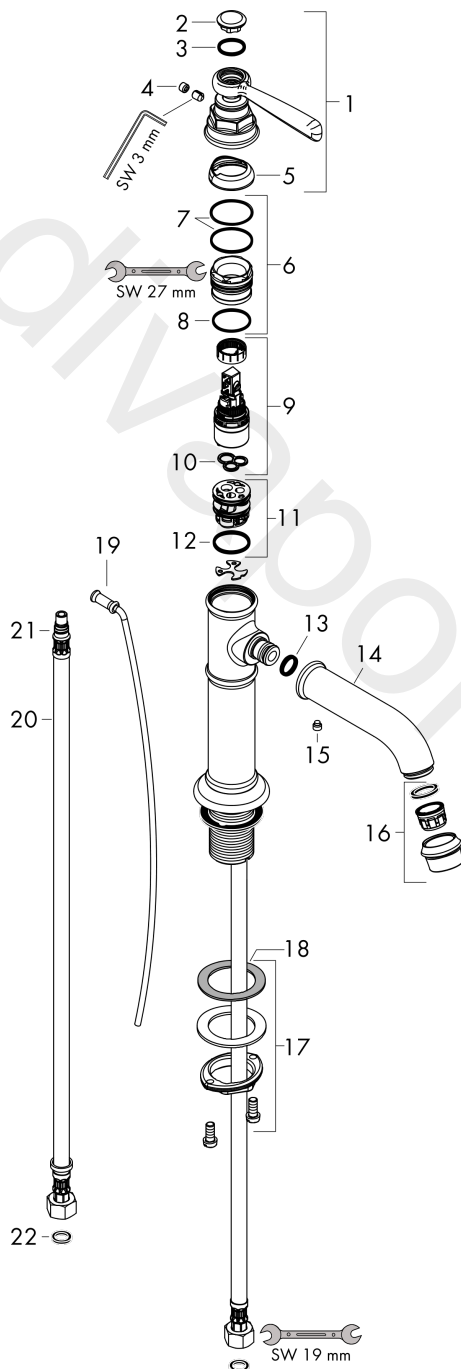

## product features

- consists of: single lever basin mixer, waste set
- ComfortZone 100
- projection: 142 mm
- spout height: 98 mm
- handle variant: lever handle
- spray type: normal spray
- maximum flow rate at 3 bar: 5 l/min
- ceramic cartridge
- temperature limitation adjustable
- suitable for continuous flow water heaters
- pop-up waste set G 1¼
- connection type: G ¾ connections
- connection dimension: DN15
- EU taxonomy: max. 6 l/min - Substantial Contribution (SC) possible
- WRAS 2206702
- WRAS 2206702 - Approval letter

## Flowchart

**AXOR Montreux**  
**Single lever basin mixer 100 with lever handle and pop-up waste set**  
 Finish: **Brushed Nickel** Article Number: **16515820**

## Exploded Drawing

Year of production: >01/17

**AXOR Montreux**  
**Single lever basin mixer 100 with lever handle and pop-up waste set**  
 Finish: **Brushed Nickel** Article Number: **16515820**

## Spare part list

Year of production: >01/17

Pos.		Article Number	Price	PU
1	handle	92973820	£ 137,00	1
2	cover cap	92974000	£ 43,00	1
3	O-ring 16x2	98133000	£ 3,30	1
4	screw cover	96338000	£ 3,30	1
5	flange	92625820	£ 51,00	1
6	nut	92689000	£ 25,00	1
7	O-ring 27x1,5	92527000	£ 13,30	1
8	O-ring 25x1,5	98146000	£ 3,30	1
9	cartridge, assy	97685000	£ 64,00	1
10	seal	98865000	£ 35,00	1
11	adapter for cartridge	98866000	£ 35,00	1
12	O-ring 23x2	98398000	£ 3,30	1
13	O-ring 11x2,5	98487000	£ 3,30	1
14	spout cpl.	92978820	£ 79,00	1
15	hollow set screw M6x5	98447000	£ 3,30	1
16	aerator M22x1 (5 l/min + 25 l/min)	95381820	£ 96,00	1
17	fixing set (Ø 34)	95049000	£ 16,10	1
18	lever collar	97548000	£ 3,30	1
19	pull rod	98730820	£ 51,00	1
20	connection hose 600 mm M8x0,75 G3/8	96556000	£ 25,00	1
21	O-ring 7x1,5	98422000	£ 3,30	1
22	sealing set	95581000	£ 6,10	1
a	pop up waste	94139820	£ 173,00	1