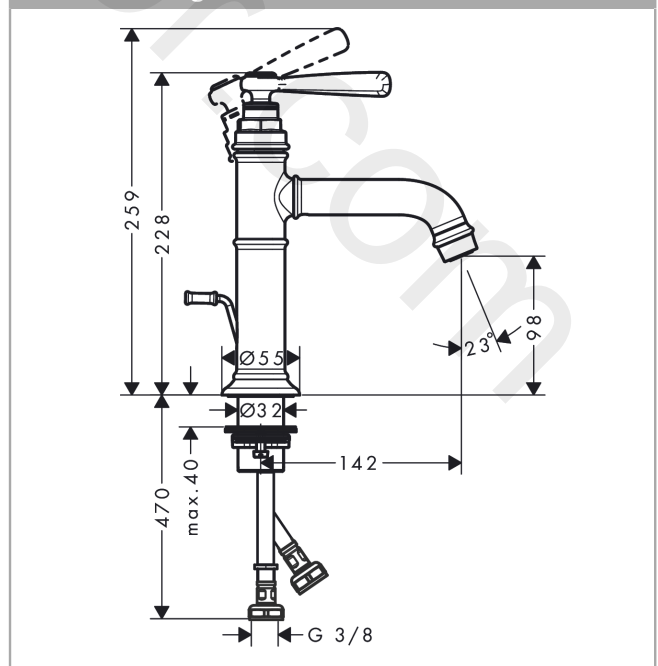

AXOR Montreux
Single lever basin mixer 100 with lever handle and pop-up waste set
 Finish: **Chrome** Article Number: **16515000**

product features

- consists of: single lever basin mixer, waste set
- ComfortZone 100
- projection: 142 mm
- spout height: 98 mm
- handle variant: lever handle
- spray type: normal spray
- maximum flow rate at 3 bar: 5 l/min
- ceramic cartridge
- temperature limitation adjustable
- suitable for continuous flow water heaters
- pop-up waste set G 1¼
- connection type: G ¾ connections
- connection dimension: DN15
- EU taxonomy: max. 6 l/min - Substantial Contribution (SC) possible
- WRAS 2206702
- WRAS 2206702 - Approval letter

Article Details

Price excl. VAT 500,00 £

Technology

Certificates / Sustainability

Product image

Scale drawing

AXOR Montreux
Single lever basin mixer 100 with lever handle and pop-up waste set
Finish: **Chrome** Article Number: **16515000**

Spare part list

Year of production: >01/17

Pos.		Article Number	Price	PU
1	handle	92973000	£ 79,00	1
2	cover cap	92974000	£ 43,00	1
3	O-ring 16x2	98133000	£ 3,30	1
4	screw cover	96338000	£ 3,30	1
5	flange	92625000	£ 35,00	1
6	nut	92689000	£ 25,00	1
7	O-ring 27x1,5	92527000	£ 13,30	1
8	O-ring 25x1,5	98146000	£ 3,30	1
9	cartridge, assy	97685000	£ 64,00	1
10	seal	98865000	£ 35,00	1
11	adapter for cartridge	98866000	£ 35,00	1
12	O-ring 23x2	98398000	£ 3,30	1
13	O-ring 11x2,5	98487000	£ 3,30	1
14	spout cpl.	92978000	£ 51,00	1
15	hollow set screw M6x5	98447000	£ 3,30	1
16	aerator M22x1 (5 l/min + 25 l/min)	95381000	£ 64,00	1
17	fixing set (Ø 32)	13961000	£ 25,00	1
18	lever collar	97548000	£ 3,30	1
19	pull rod	98730000	£ 35,00	1
20	connection hose 600 mm M8x0,75 G3/8	96556000	£ 25,00	1
21	O-ring 7x1,5	98422000	£ 3,30	1
22	sealing set	95581000	£ 6,10	1
a	pop up waste	94139000	£ 96,00	1