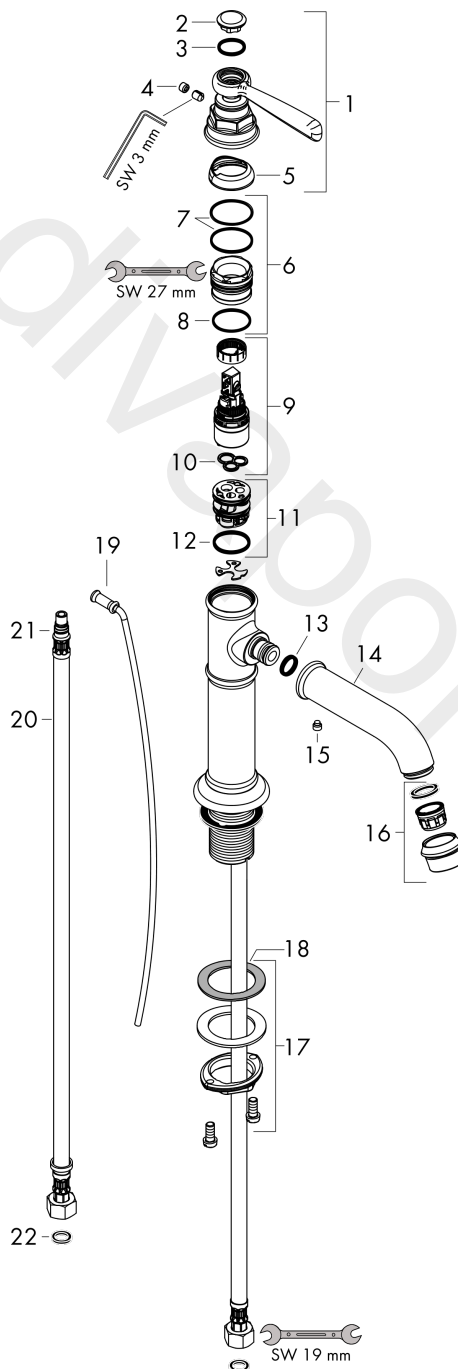

AXOR Montreux
Single lever basin mixer 100 with lever handle and pop-up waste set
 Finish: **Chrome** Article Number: **16515000**

product features

- consists of: single lever basin mixer, waste set
- ComfortZone 100
- projection: 142 mm
- spout height: 98 mm
- handle variant: lever handle
- spray type: normal spray
- maximum flow rate at 3 bar: 5 l/min
- ceramic cartridge
- temperature limitation adjustable
- suitable for continuous flow water heaters
- pop-up waste set G 1¼
- connection type: G ¾ connections
- connection dimension: DN15
- EU taxonomy: max. 6 l/min - Substantial Contribution (SC) possible
- WRAS 2206702
- WRAS 2206702 - Approval letter

Flowchart

AXOR Montreux
Single lever basin mixer 100 with lever handle and pop-up waste set
Finish: **Chrome** Article Number: **16515000**

Exploded Drawing

Year of production: >01/17

AXOR Montreux
Single lever basin mixer 100 with lever handle and pop-up waste set
 Finish: **Chrome** Article Number: **16515000**

Spare part list

Year of production: >01/17

Pos.		Article Number	Price	PU
1	handle	92973000	£ 79,00	1
2	cover cap	92974000	£ 43,00	1
3	O-ring 16x2	98133000	£ 3,30	1
4	screw cover	96338000	£ 3,30	1
5	flange	92625000	£ 35,00	1
6	nut	92689000	£ 25,00	1
7	O-ring 27x1,5	92527000	£ 13,30	1
8	O-ring 25x1,5	98146000	£ 3,30	1
9	cartridge, assy	97685000	£ 64,00	1
10	seal	98865000	£ 35,00	1
11	adapter for cartridge	98866000	£ 35,00	1
12	O-ring 23x2	98398000	£ 3,30	1
13	O-ring 11x2,5	98487000	£ 3,30	1
14	spout cpl.	92978000	£ 51,00	1
15	hollow set screw M6x5	98447000	£ 3,30	1
16	aerator M22x1 (5 l/min + 25 l/min)	95381000	£ 64,00	1
17	fixing set (Ø 32)	13961000	£ 25,00	1
18	lever collar	97548000	£ 3,30	1
19	pull rod	98730000	£ 35,00	1
20	connection hose 600 mm M8x0,75 G3/8	96556000	£ 25,00	1
21	O-ring 7x1,5	98422000	£ 3,30	1
22	sealing set	95581000	£ 6,10	1
a	pop up waste	94139000	£ 96,00	1