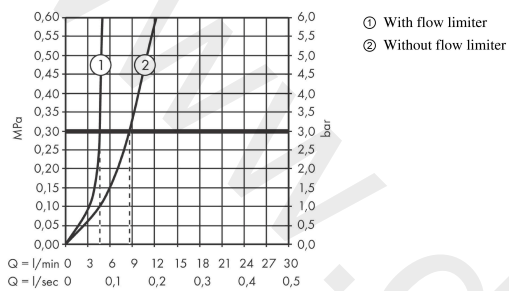

AXOR Montreux
Single lever basin mixer 100 with lever handle and pop-up waste set
Finish: **Chrome** Article Number: **16515000**

Flowchart