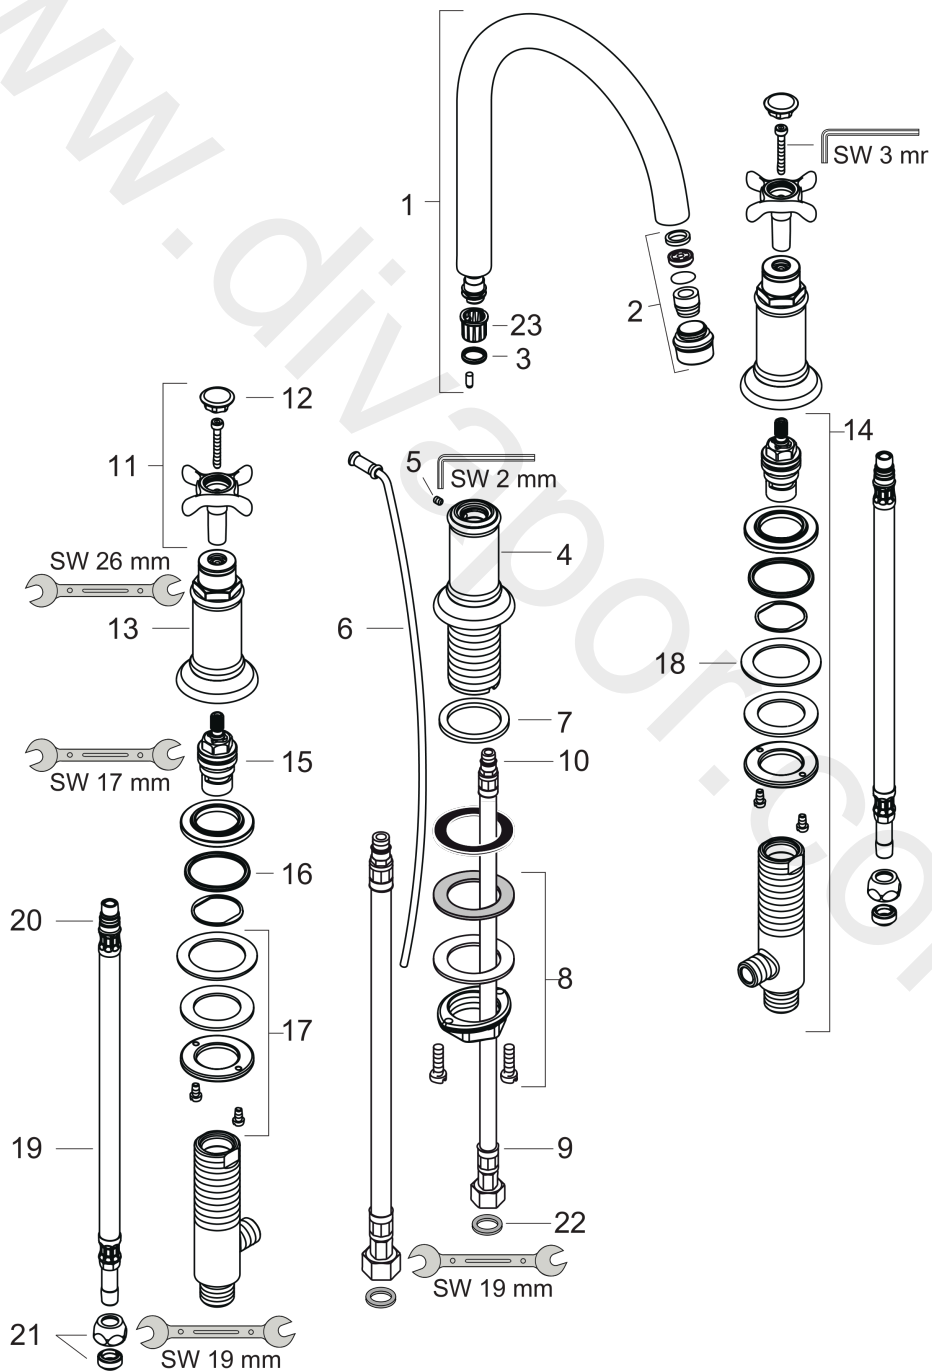

**AXOR Montreux**  
**3-hole basin mixer 180 with cross handles and pop-up waste set**  
 Surfaces: Article Number: **16513830**

## Exploded Drawing

Year of production: **04/06 - 12/09**

**AXOR Montreux**  
**3-hole basin mixer 180 with cross handles and pop-up waste set**  
 Surfaces: Article Number: **16513830**

## Spare part list

Year of production: **04/06 - 12/09**

Pos.		Article Number	Price	PU
1	spout cpl.	97990830	£ 275,00	1
2	aerator laminar M18x1 (7 l/min)	97991830	£ 64,00	1
3	O-ring 11x2	98127000	£ 3,30	1
4	escutcheon for spout	97989830	£ 224,00	1
5	hollow set screw M4x5	98731000	£ 3,30	1
6	pull rod	98730830	-	1
7	flat seal	98749000	£ 6,10	1
8	fixing set (Ø 32)	13961000	£ 25,00	1
9	connection hose 450 mm M10x1 G3/8	96507000	£ 43,00	1
10	O-ring 7x1,5	98422000	£ 3,30	1
11	handle	16291830	£ 137,00	1
12	set of screw covers, cold / hot water / neutral	97987000	£ 64,00	1
13	escutcheon for handle	97988830	£ 224,00	1
14	stop valve cpl.	92933000	£ 137,00	1
15	shut off unit right closing	94009000	£ 43,00	1
16	O-ring 34x4	98155000	£ 3,30	1
17	fixing set for shut off unit	96078000	£ 35,00	1
18	lever collar	97548000	£ 3,30	1
19	connection hose 450 mm	94071000	-	1
20	O-ring 8x1,75	97827000	£ 3,30	1
21	squeezing connection	94158000	£ 9,00	1
22	sealing set	95581000	£ 6,10	1
23	lever collar	92849000	£ 9,00	1
a	fixation extension 35 mm	13898000	£ 79,00	1
b	pop up waste	94139830	£ 173,00	1