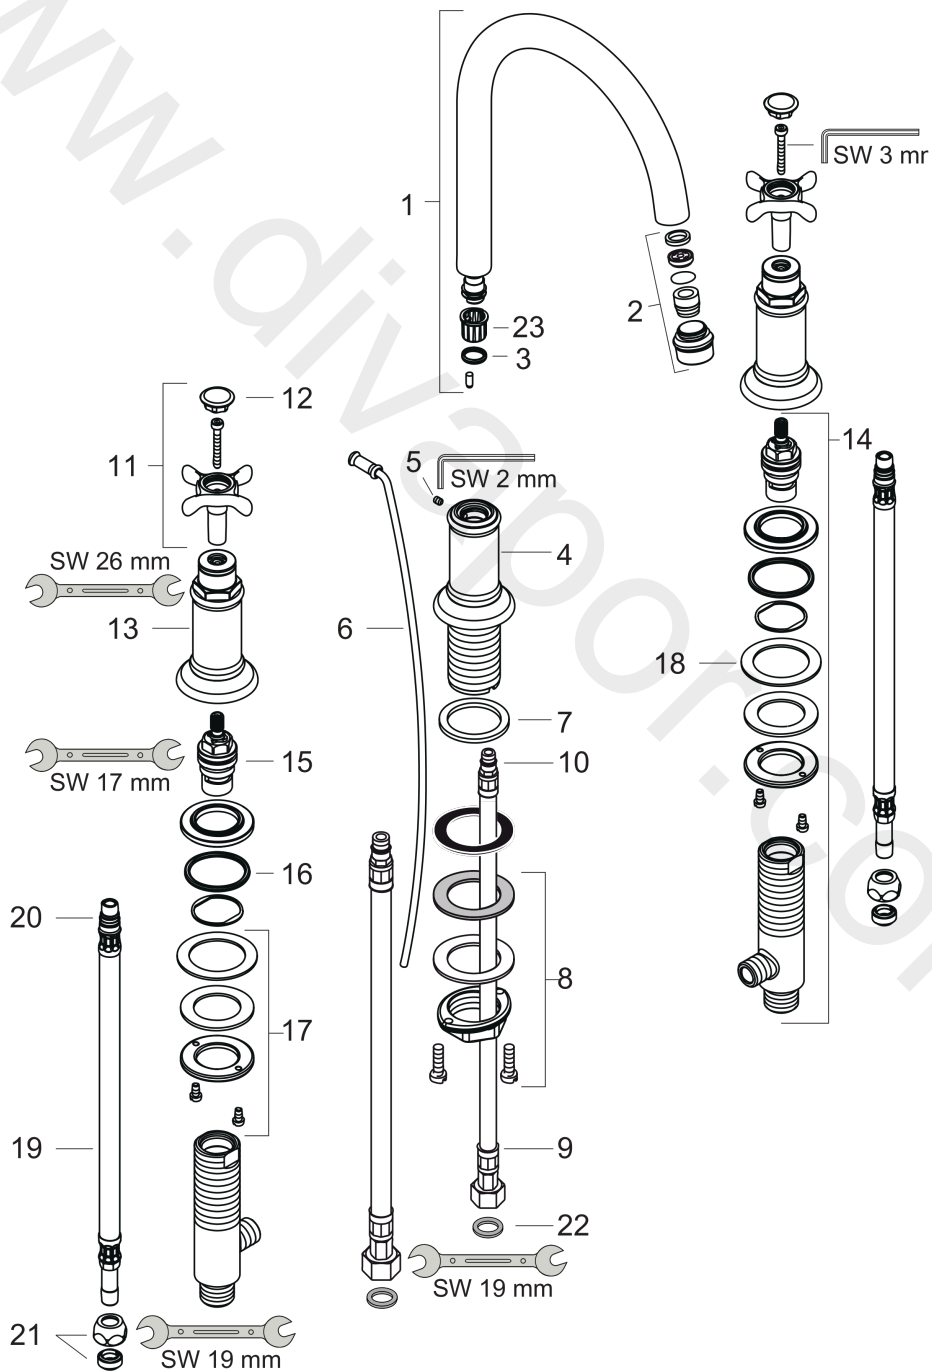

AXOR Montreux
3-hole basin mixer 180 with cross handles and pop-up waste set
 Surfaces: Article Number: **16513830**

Exploded Drawing

Year of production: **01/10 - 09/10**

AXOR Montreux
3-hole basin mixer 180 with cross handles and pop-up waste set
 Surfaces: Article Number: **16513830**

Spare part list

Year of production: **01/10 - 09/10**

Pos.		Article Number	Price	PU
1	spout cpl.	97990830	£ 275,00	1
2	aerator laminar M18x1 (7 l/min)	97991830	£ 64,00	1
3	O-ring 11x2	98127000	£ 3,30	1
4	escutcheon for spout	97989830	£ 224,00	1
5	hollow set screw M4x5	98731000	£ 3,30	1
6	pull rod	98730830	-	1
7	flat seal	98749000	£ 6,10	1
8	fixing set (Ø 32)	13961000	£ 25,00	1
9	connection hose 450 mm M8x0,75 G3/8	97206000	£ 35,00	1
10	O-ring 7x1,5	98422000	£ 3,30	1
11	handle	16291830	£ 137,00	1
12	set of screw covers, cold / hot water / neutral	97987000	£ 64,00	1
13	escutcheon for handle	97988830	£ 224,00	1
14	stop valve cpl.	92933000	£ 137,00	1
15	shut off unit right closing	94009000	£ 43,00	1
16	O-ring 34x4	98155000	£ 3,30	1
17	fixing set for shut off unit	96078000	£ 35,00	1
18	lever collar	97548000	£ 3,30	1
19	connection hose 450 mm M10x1 G3/8	96507000	£ 43,00	1
20	O-ring 8x1,75	97827000	£ 3,30	1
21	squeezing connection	94158000	£ 9,00	1
22	sealing set	95581000	£ 6,10	1
23	lever collar	92849000	£ 9,00	1
a	pop up waste	94139830	£ 173,00	1
b	fixation extension 35 mm	13898000	£ 79,00	1