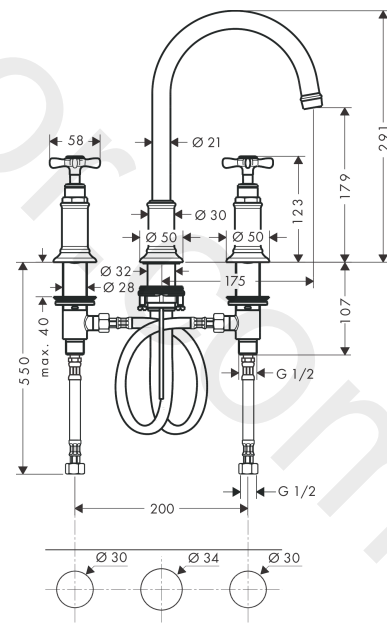

### product features

- ComfortZone 180
- projection: 175 mm
- spout height: 179 mm
- handle variant: cross handle
- swivel range 120°
- spray type: laminar spray
- maximum flow rate at 3 bar: 5 l/min
- ceramic valves hot/ cold 180°
- suitable for continuous flow water heaters
- pop-up waste set G 1¼
- connection type: G ¾ connections
- connection dimension: DN15

### Scale drawing

**AXOR Montreux**  
**3-hole basin mixer 180 with cross handles and pop-up waste set**  
Finish: **Brushed Nickel** Article Number: **16513827**

## Exploded Drawing

Year of production: >01/18

**AXOR Montreux**  
**3-hole basin mixer 180 with cross handles and pop-up waste set**  
 Finish: **Brushed Nickel** Article Number: **16513827**

## Spare part list

Year of production: >01/18

Pos.		Article Number	Price	PU
1	spout cpl.	97990820	£ 370,00	1
2	aerator M18x1 (5 l/min)	95378820	£ 64,00	1
3	lever collar	92849000	£ 9,00	1
4	O-ring 11x2	98127000	£ 3,30	1
5	escutcheon for spout	97989820	£ 275,00	1
6	hollow set screw M4x5	98731000	£ 3,30	1
7	pull rod	98730820	£ 51,00	1
8	flat seal	98749000	£ 6,10	1
9	fixing set (Ø 32)	13961000	£ 25,00	1
10	lever collar	97548000	£ 3,30	1
11	connection hose 450 mm M8x0,75 G3/8	97206000	£ 35,00	1
12	O-ring 7x1,5	98422000	£ 3,30	1
13	seal	98058000	£ 3,30	1
14	handle	16291820	£ 137,00	1
15	set of screw covers, cold / hot water / neutral	97987000	£ 64,00	1
16	escutcheon for handle	97988820	£ 275,00	1
17	stop valve cpl.	92933000	£ 137,00	1
18	shut off unit right closing	94009000	£ 43,00	1
19	O-ring 34x3	98069000	£ 3,30	1
20	fixing set for shut off unit	96078000	£ 35,00	1
21	connection hose 450 mm M10x1 G½	95648000	£ 35,00	1
22	O-ring 8x1,75	97827000	£ 3,30	1
23	Hose extension set for 3-Hole Basin Mixer	38959000	£ 147,00	1
a	pop up waste	94139820	£ 173,00	1
b	fixation extension 35 mm	13898000	£ 79,00	1