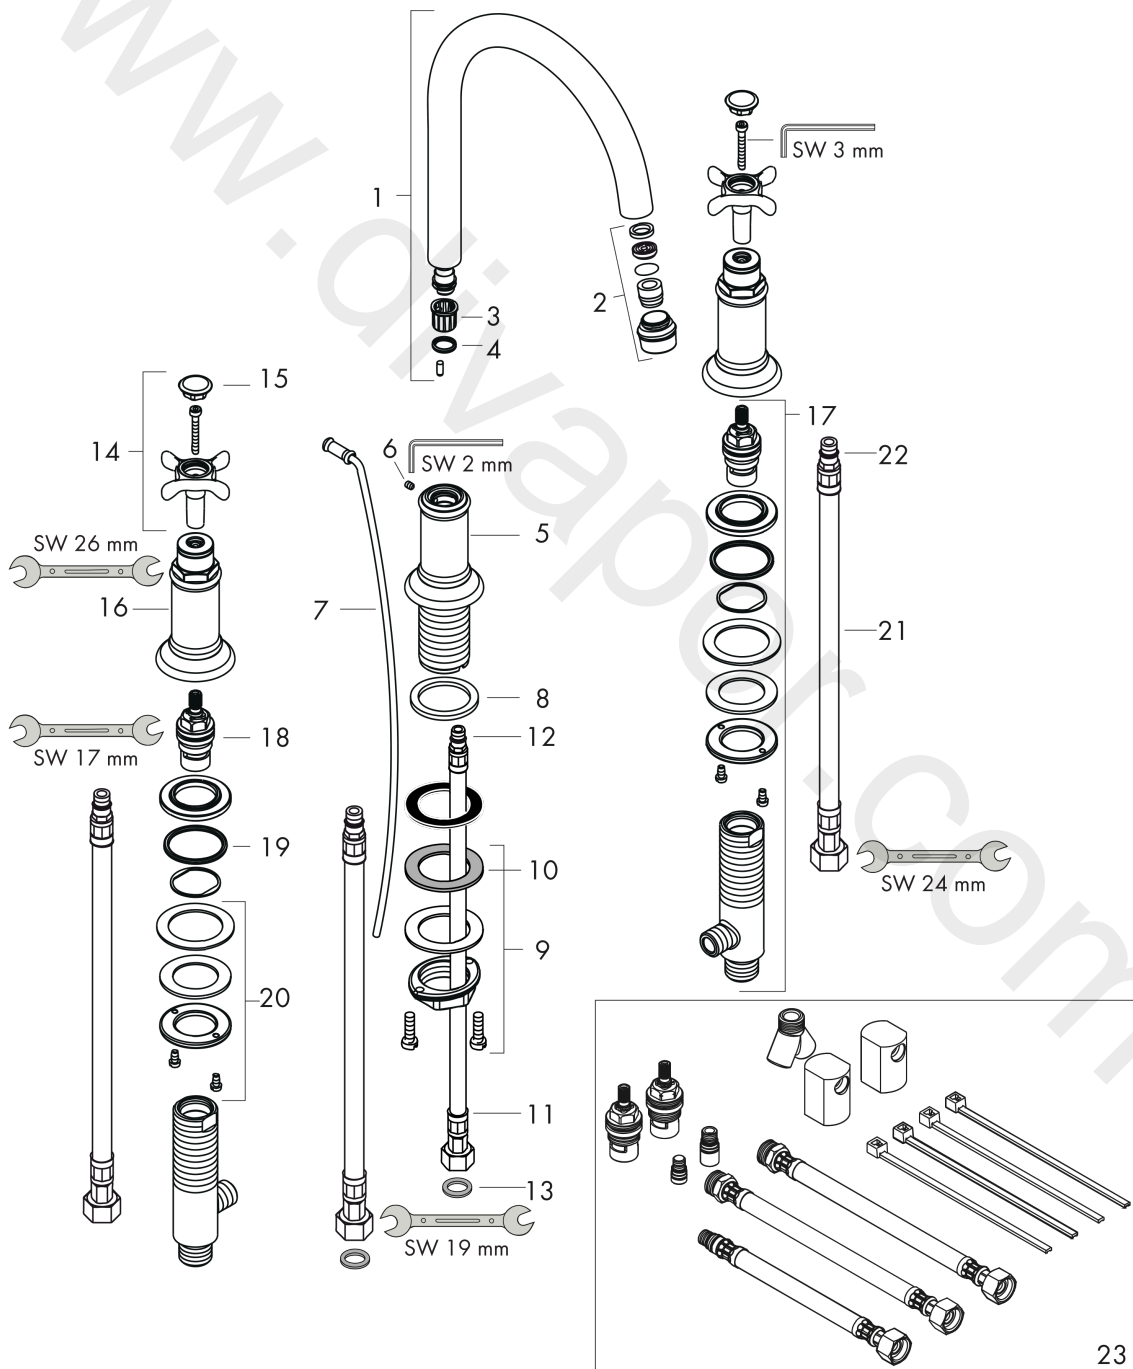

### Scale drawing

**AXOR Montreux**  
**3-hole basin mixer 180 with cross handles and pop-up waste set**  
Finish: **Brushed Nickel** Article Number: **16513827**

## Flowchart

**AXOR Montreux**  
**3-hole basin mixer 180 with cross handles and pop-up waste set**  
 Finish: **Brushed Nickel** Article Number: **16513827**

## Exploded Drawing

Year of production: >01/18

**AXOR Montreux**  
**3-hole basin mixer 180 with cross handles and pop-up waste set**  
 Finish: **Brushed Nickel** Article Number: **16513827**

## Spare part list

Year of production: >01/18

Pos.		Article Number	Price	PU
1	spout cpl.	97990820	£ 370,00	1
2	aerator M18x1 (5 l/min)	95378820	£ 64,00	1
3	lever collar	92849000	£ 9,00	1
4	O-ring 11x2	98127000	£ 3,30	1
5	escutcheon for spout	97989820	£ 275,00	1
6	hollow set screw M4x5	98731000	£ 3,30	1
7	pull rod	98730820	£ 51,00	1
8	flat seal	98749000	£ 6,10	1
9	fixing set (Ø 32)	13961000	£ 25,00	1
10	lever collar	97548000	£ 3,30	1
11	connection hose 450 mm M8x0,75 G3/8	97206000	£ 35,00	1
12	O-ring 7x1,5	98422000	£ 3,30	1
13	seal	98058000	£ 3,30	1
14	handle	16291820	£ 137,00	1
15	set of screw covers, cold / hot water / neutral	97987000	£ 64,00	1
16	escutcheon for handle	97988820	£ 275,00	1
17	stop valve cpl.	92933000	£ 137,00	1
18	shut off unit right closing	94009000	£ 43,00	1
19	O-ring 34x3	98069000	£ 3,30	1
20	fixing set for shut off unit	96078000	£ 35,00	1
21	connection hose 450 mm M10x1 G½	95648000	£ 35,00	1
22	O-ring 8x1,75	97827000	£ 3,30	1
23	Hose extension set for 3-Hole Basin Mixer	38959000	£ 147,00	1
a	pop up waste	94139820	£ 173,00	1
b	fixation extension 35 mm	13898000	£ 79,00	1