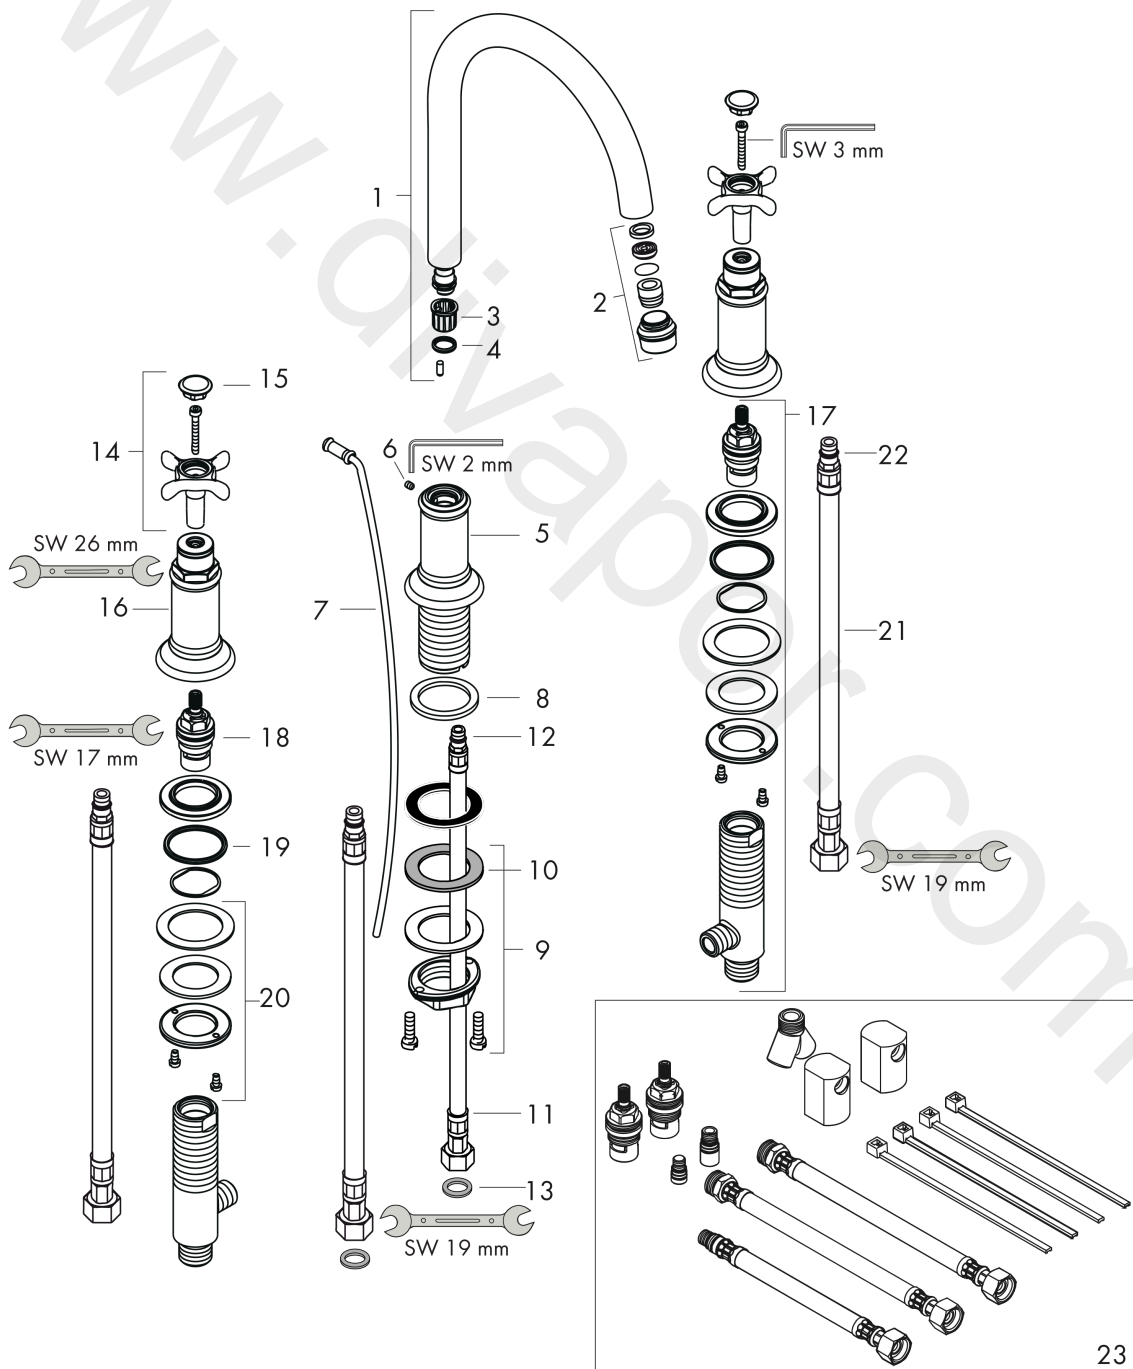

AXOR Montreux
3-hole basin mixer 180 with cross handles and pop-up waste set
Finish: **Brushed Nickel** Article Number: **16513820**

Flowchart

AXOR Montreux
3-hole basin mixer 180 with cross handles and pop-up waste set
 Finish: **Brushed Nickel** Article Number: **16513820**

Exploded Drawing

Year of production: >10/10

AXOR Montreux
3-hole basin mixer 180 with cross handles and pop-up waste set
 Finish: **Brushed Nickel** Article Number: **16513820**

Spare part list

Year of production: >10/10

Pos.		Article Number	Price	PU
1	spout cpl.	97990820	£ 370,00	1
2	aerator M18x1 (5 l/min)	95378820	£ 64,00	1
3	lever collar	92849000	£ 9,00	1
4	O-ring 11x2	98127000	£ 3,30	1
5	escutcheon for spout	97989820	£ 275,00	1
6	hollow set screw M4x5	98731000	£ 3,30	1
7	pull rod	98730820	£ 51,00	1
8	flat seal	98749000	£ 6,10	1
9	fixing set (Ø 32)	13961000	£ 25,00	1
10	lever collar	97548000	£ 3,30	1
11	connection hose 450 mm M8x0,75 G3/8	97206000	£ 35,00	1
12	O-ring 7x1,5	98422000	£ 3,30	1
13	sealing set	95581000	£ 6,10	1
14	handle	16291820	£ 137,00	1
15	set of screw covers, cold / hot water / neutral	97987000	£ 64,00	1
16	escutcheon for handle	97988820	£ 275,00	1
17	stop valve cpl.	92933000	£ 137,00	1
18	shut off unit right closing	94009000	£ 43,00	1
19	O-ring 34x4	98155000	£ 3,30	1
20	fixing set for shut off unit	96078000	£ 35,00	1
21	connection hose 450 mm M10x1 G3/8	96507000	£ 43,00	1
22	O-ring 8x1,75	97827000	£ 3,30	1
23	Hose extension set for 3-Hole Basin Mixer	38959000	£ 147,00	1
a	pop up waste	94139820	£ 173,00	1
b	fixation extension 35 mm	13898000	£ 79,00	1