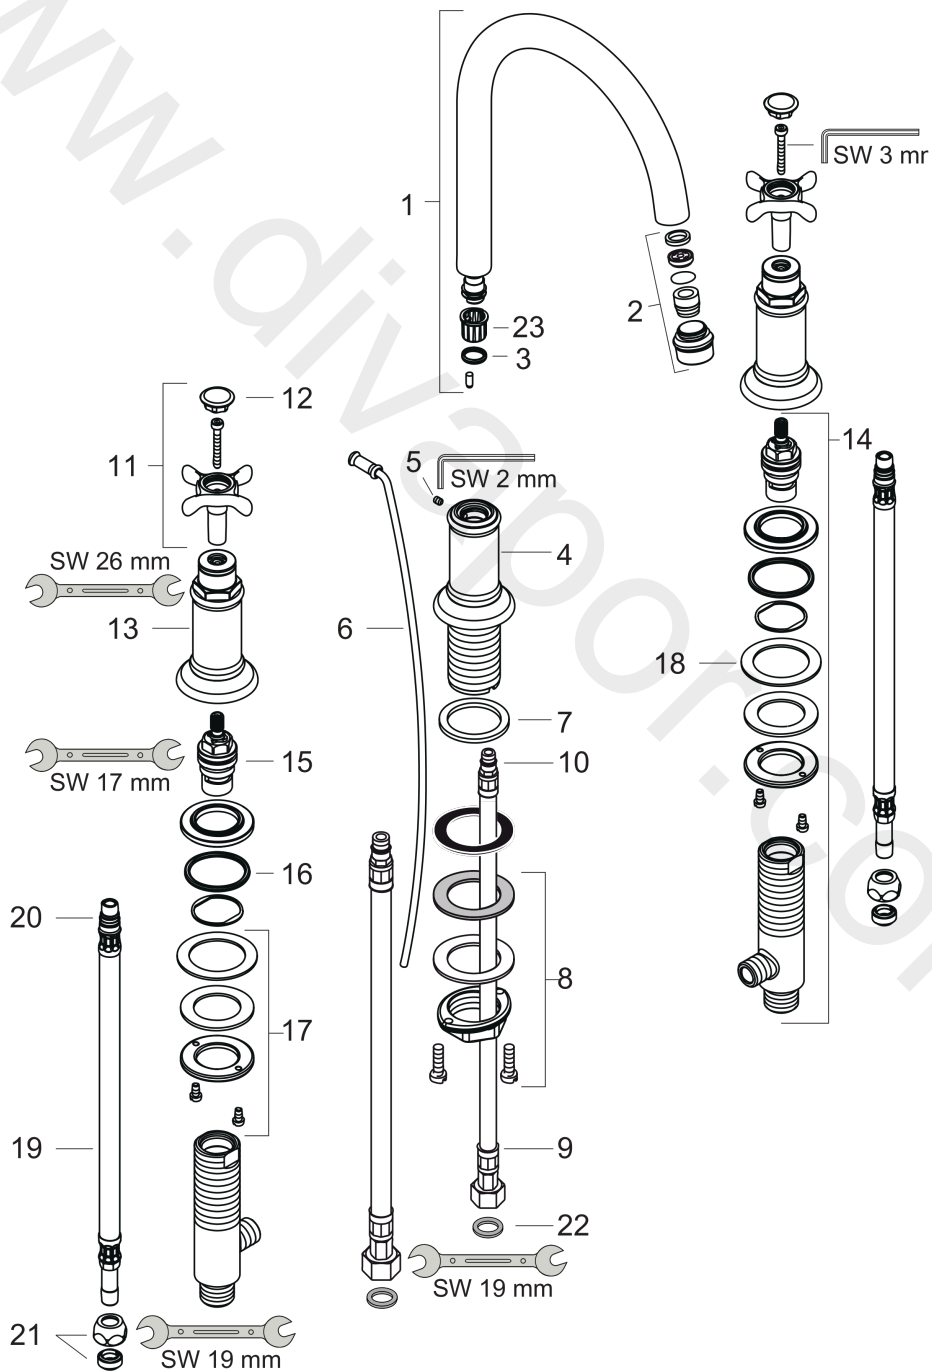

AXOR Montreux
3-hole basin mixer 180 with cross handles and pop-up waste set
 Surfaces: Article Number: **16513820**

Exploded Drawing

Year of production: **01/10 - 09/10**

AXOR Montreux
3-hole basin mixer 180 with cross handles and pop-up waste set
 Surfaces: Article Number: **16513820**

Spare part list

Year of production: **01/10 - 09/10**

Pos.		Article Number	Price	PU
1	spout cpl.	97990820	£ 370,00	1
2	aerator laminar M18x1 (7 l/min)	97991820	£ 64,00	1
3	O-ring 11x2	98127000	£ 3,30	1
4	escutcheon for spout	97989820	£ 275,00	1
5	hollow set screw M4x5	98731000	£ 3,30	1
6	pull rod	98730820	£ 51,00	1
7	flat seal	98749000	£ 6,10	1
8	fixing set (Ø 32)	13961000	£ 25,00	1
9	connection hose 450 mm M8x0,75 G3/8	97206000	£ 35,00	1
10	O-ring 7x1,5	98422000	£ 3,30	1
11	handle	16291820	£ 137,00	1
12	set of screw covers, cold / hot water / neutral	97987000	£ 64,00	1
13	escutcheon for handle	97988820	£ 275,00	1
14	stop valve cpl.	92933000	£ 137,00	1
15	shut off unit right closing	94009000	£ 43,00	1
16	O-ring 34x4	98155000	£ 3,30	1
17	fixing set for shut off unit	96078000	£ 35,00	1
18	lever collar	97548000	£ 3,30	1
19	connection hose 450 mm M10x1 G3/8	96507000	£ 43,00	1
20	O-ring 8x1,75	97827000	£ 3,30	1
21	squeezing connection	94158000	£ 9,00	1
22	sealing set	95581000	£ 6,10	1
23	lever collar	92849000	£ 9,00	1
a	pop up waste	94139820	£ 173,00	1
b	fixation extension 35 mm	13898000	£ 79,00	1