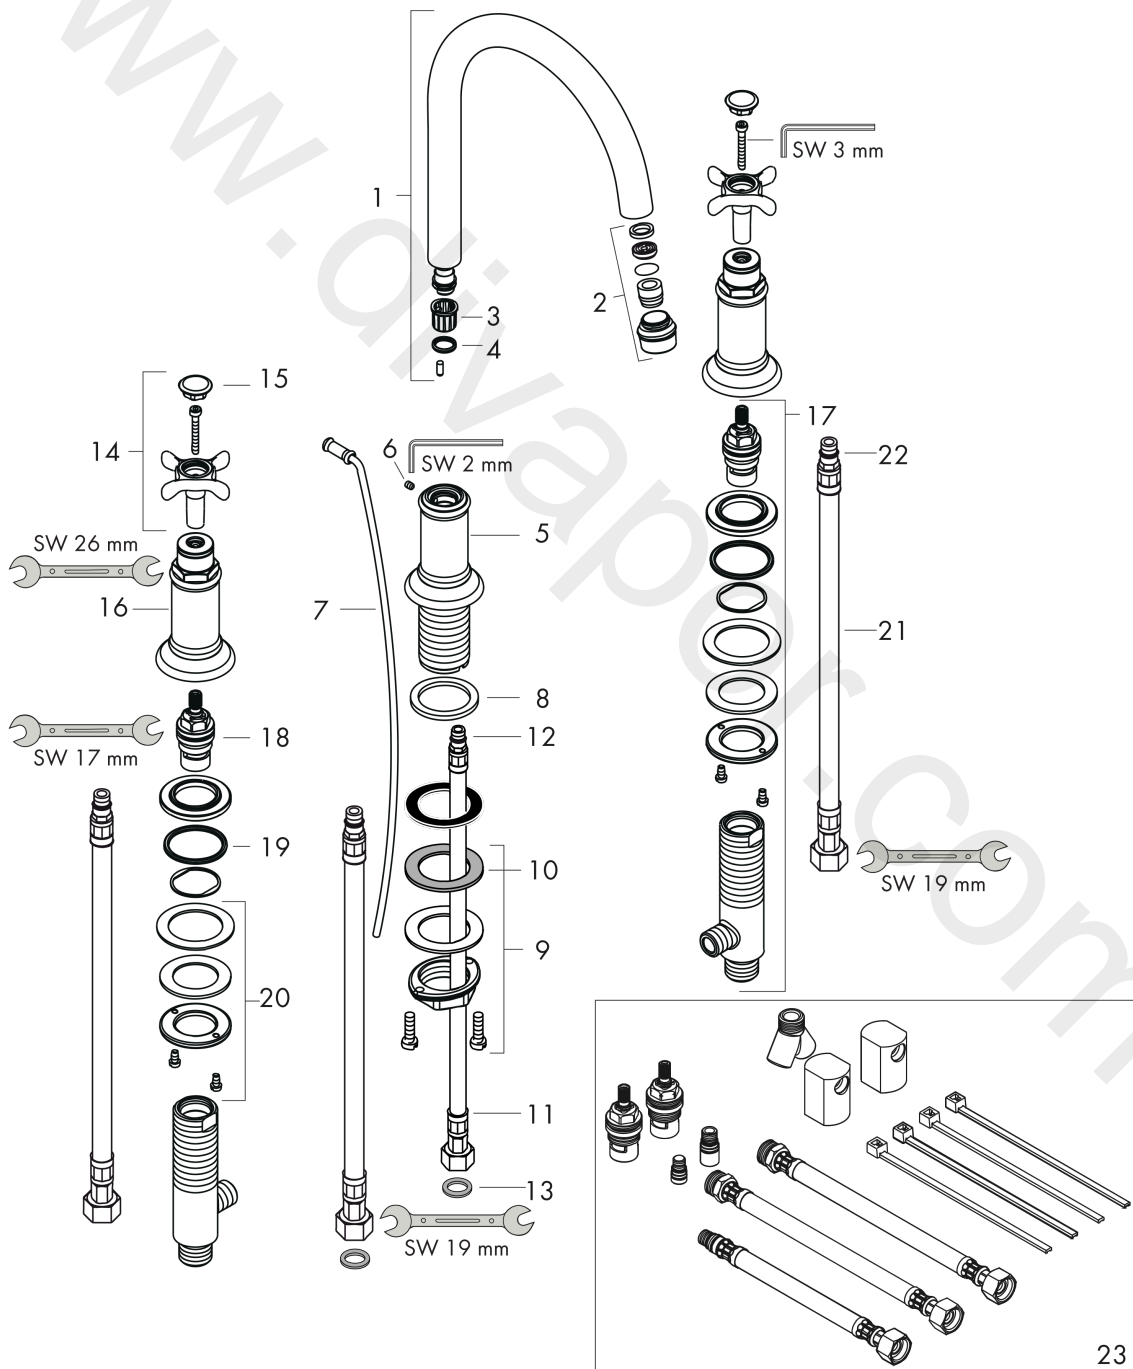

**AXOR Montreux**  
**3-hole basin mixer 180 with cross handles and pop-up waste set**  
Finish: **Chrome** Article Number: **16513000**

## Flowchart

**AXOR Montreux**  
**3-hole basin mixer 180 with cross handles and pop-up waste set**  
 Finish: **Chrome** Article Number: **16513000**

## Exploded Drawing

Year of production: >10/10

**AXOR Montreux**  
**3-hole basin mixer 180 with cross handles and pop-up waste set**  
 Finish: **Chrome** Article Number: **16513000**

## Spare part list

Year of production: >10/10

Pos.		Article Number	Price	PU
1	spout cpl.	97990000	£ 224,00	1
2	aerator M18x1 (5 l/min)	95378000	£ 43,00	1
3	lever collar	92849000	£ 9,00	1
4	O-ring 11x2	98127000	£ 3,30	1
5	escutcheon for spout	97989000	£ 173,00	1
6	hollow set screw M4x5	98731000	£ 3,30	1
7	pull rod	98730000	£ 35,00	1
8	flat seal	98749000	£ 6,10	1
9	fixing set (Ø 32)	13961000	£ 25,00	1
10	lever collar	97548000	£ 3,30	1
11	connection hose 450 mm M8x0,75 G3/8	97206000	£ 35,00	1
12	O-ring 7x1,5	98422000	£ 3,30	1
13	sealing set	95581000	£ 6,10	1
14	handle	16291000	£ 96,00	1
15	set of screw covers, cold / hot water / neutral	97987000	£ 64,00	1
16	escutcheon for handle	97988000	£ 173,00	1
17	stop valve cpl.	92933000	£ 137,00	1
18	shut off unit right closing	94009000	£ 43,00	1
19	O-ring 34x4	98155000	£ 3,30	1
20	fixing set for shut off unit	96078000	£ 35,00	1
21	connection hose 450 mm M10x1 G3/8	96507000	£ 43,00	1
22	O-ring 8x1,75	97827000	£ 3,30	1
23	Hose extension set for 3-Hole Basin Mixer	38959000	£ 147,00	1
a	pop up waste	94139000	£ 96,00	1
b	fixation extension 35 mm	13898000	£ 79,00	1