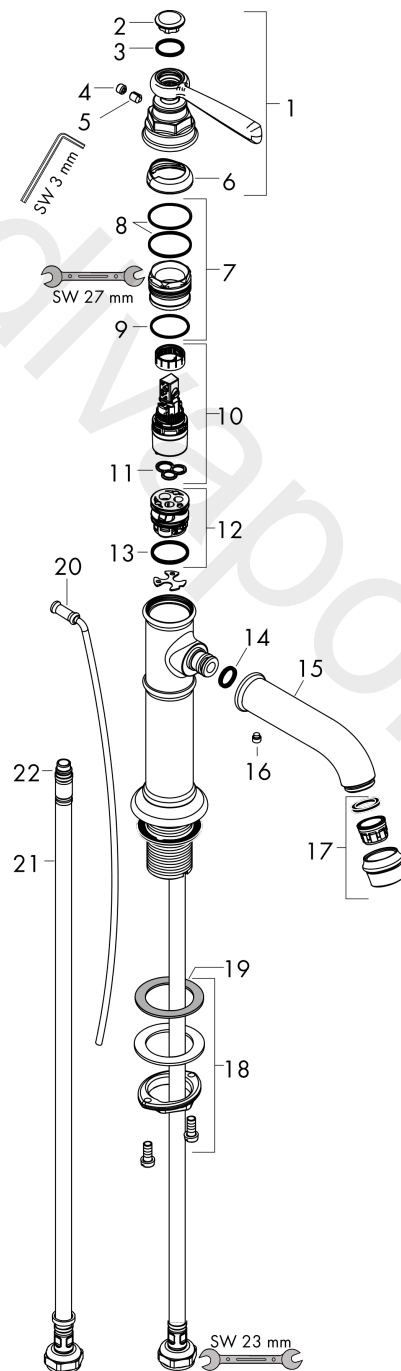

AXOR Montreux
Single lever basin mixer 100 with lever handle and pop-up waste set 2 ticks
 Finish: **Chrome** Article Number: **16512009**

product features

- consists of: single lever basin mixer, waste set
- ComfortZone 100
- projection: 142 mm
- spout height: 98 mm
- handle variant: lever handle
- spray type: normal spray
- maximum flow rate at 3 bar: 3,8 l/min
- ceramic cartridge
- temperature limitation adjustable
- pop-up waste set G 1¼
- connection type: G ½ connections
- connection dimension: DN15

Technology

Product image

Scale drawing

AXOR Montreux
Single lever basin mixer 100 with lever handle and pop-up waste set 2 ticks
Finish: **Chrome** Article Number: **16512009**

Flowchart

AXOR Montreux
Single lever basin mixer 100 with lever handle and pop-up waste set 2 ticks
 Finish: **Chrome** Article Number: **16512009**

Exploded Drawing

Year of production: >04/20

AXOR Montreux
Single lever basin mixer 100 with lever handle and pop-up waste set 2 ticks
 Finish: **Chrome** Article Number: **16512009**

Spare part list

Year of production: >04/20

Pos.		Article Number	Price	PU
1	handle	92973000	£ 79,00	1
2	cover cap	92974000	£ 43,00	1
3	O-ring 16x2	98133000	£ 3,30	1
4	screw cover	96338000	£ 3,30	1
5	pin	97766000	£ 3,30	1
6	flange	92625000	£ 35,00	1
7	nut	92689000	£ 25,00	1
8	O-ring 27x1,5	92527000	£ 13,30	1
9	O-ring 25x1,5	98146000	£ 3,30	1
10	cartridge, assy	95973000	£ 79,00	1
11	seal	98865000	£ 35,00	1
12	adapter for cartridge	98866000	£ 35,00	1
13	O-ring 23x2	98398000	£ 3,30	1
14	O-ring 11x2,5	98487000	£ 3,30	1
15	spout cpl.	92978000	£ 51,00	1
16	hollow set screw M6x5	98447000	£ 3,30	1
17	aerator M22x1 (3,5 l/min)	93784000	£ 51,00	1
18	fixing set (Ø 34)	95049000	£ 16,10	1
19	lever collar	97548000	£ 3,30	1
20	pull rod	98730000	£ 35,00	1
21	connection hose 600 mm M8x0,75 G1/2	92482000	£ 43,00	1
22	O-ring 7x1,5	98422000	£ 3,30	1
a	pop up waste	51302000	£ 115,00	1
b	pop up waste	94139007	-	1