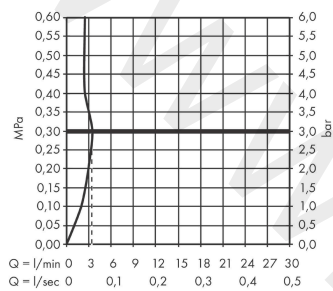

AXOR Montreux
Single lever basin mixer 100 with lever handle and pop-up waste set 2 ticks
 Finish: **Chrome** Article Number: **16512009**

product features

- consists of: single lever basin mixer, waste set
- ComfortZone 100
- projection: 142 mm
- spout height: 98 mm
- handle variant: lever handle
- spray type: normal spray
- maximum flow rate at 3 bar: 3,8 l/min
- ceramic cartridge
- temperature limitation adjustable
- pop-up waste set G 1¼
- connection type: G ½ connections
- connection dimension: DN15

Technology

Product image

Scale drawing

AXOR Montreux
Single lever basin mixer 100 with lever handle and pop-up waste set 2 ticks
Finish: **Chrome** Article Number: **16512009**

Flowchart

AXOR Montreux
Single lever basin mixer 100 with lever handle and pop-up waste set 2 ticks
 Finish: **Chrome** Article Number: **16512009**