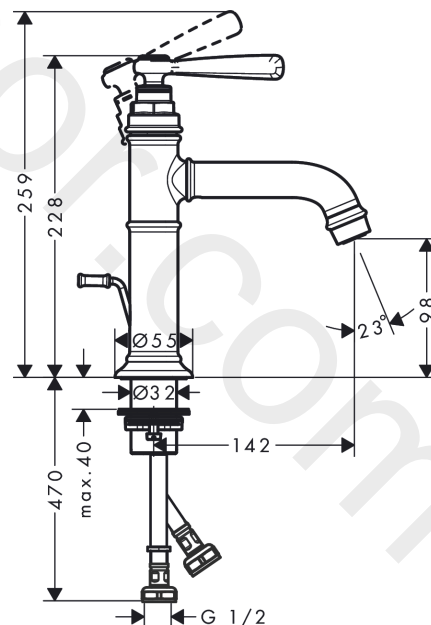

AXOR Montreux
Single lever basin mixer 100 with lever handle and pop-up waste set 2 ticks
 Finish: **Chrome** Article Number: **16512009**

product features

- consists of: single lever basin mixer, waste set
- ComfortZone 100
- projection: 142 mm
- spout height: 98 mm
- handle variant: lever handle
- spray type: normal spray
- maximum flow rate at 3 bar: 3,8 l/min
- ceramic cartridge
- temperature limitation adjustable
- pop-up waste set G 1¼
- connection type: G ½ connections
- connection dimension: DN15

Technology

Product image

Scale drawing

AXOR Montreux
Single lever basin mixer 100 with lever handle and pop-up waste set 2 ticks
Finish: **Chrome** Article Number: **16512009**

Flowchart

AXOR Montreux
Single lever basin mixer 100 with lever handle and pop-up waste set 2 ticks
 Finish: **Chrome** Article Number: **16512009**

Exploded Drawing

Year of production: >04/20

AXOR Montreux
Single lever basin mixer 100 with lever handle and pop-up waste set 2 ticks
 Finish: **Chrome** Article Number: **16512009**

Spare part list

Year of production: >04/20

Pos.		Article Number	Price	PU
1	handle	92973000	£ 79,00	1
2	cover cap	92974000	£ 43,00	1
3	O-ring 16x2	98133000	£ 3,30	1
4	screw cover	96338000	£ 3,30	1
5	pin	97766000	£ 3,30	1
6	flange	92625000	£ 35,00	1
7	nut	92689000	£ 25,00	1
8	O-ring 27x1,5	92527000	£ 13,30	1
9	O-ring 25x1,5	98146000	£ 3,30	1
10	cartridge, assy	95973000	£ 79,00	1
11	seal	98865000	£ 35,00	1
12	adapter for cartridge	98866000	£ 35,00	1
13	O-ring 23x2	98398000	£ 3,30	1
14	O-ring 11x2,5	98487000	£ 3,30	1
15	spout cpl.	92978000	£ 51,00	1
16	hollow set screw M6x5	98447000	£ 3,30	1
17	aerator M22x1 (3,5 l/min)	93784000	£ 51,00	1
18	fixing set (Ø 34)	95049000	£ 16,10	1
19	lever collar	97548000	£ 3,30	1
20	pull rod	98730000	£ 35,00	1
21	connection hose 600 mm M8x0,75 G1/2	92482000	£ 43,00	1
22	O-ring 7x1,5	98422000	£ 3,30	1
a	pop up waste	51302000	£ 115,00	1
b	pop up waste	94139007	-	1