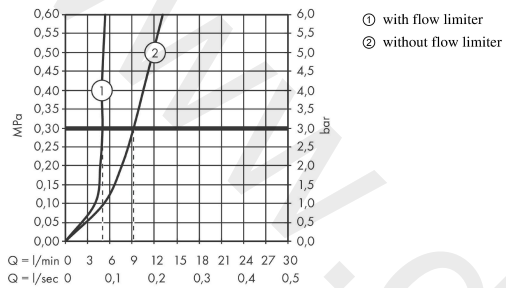

AXOR Montreux
2-handle basin mixer 220 with lever handles and pop-up waste set
Finish: **Brushed Nickel**   Article Number: **16511820**

Flowchart