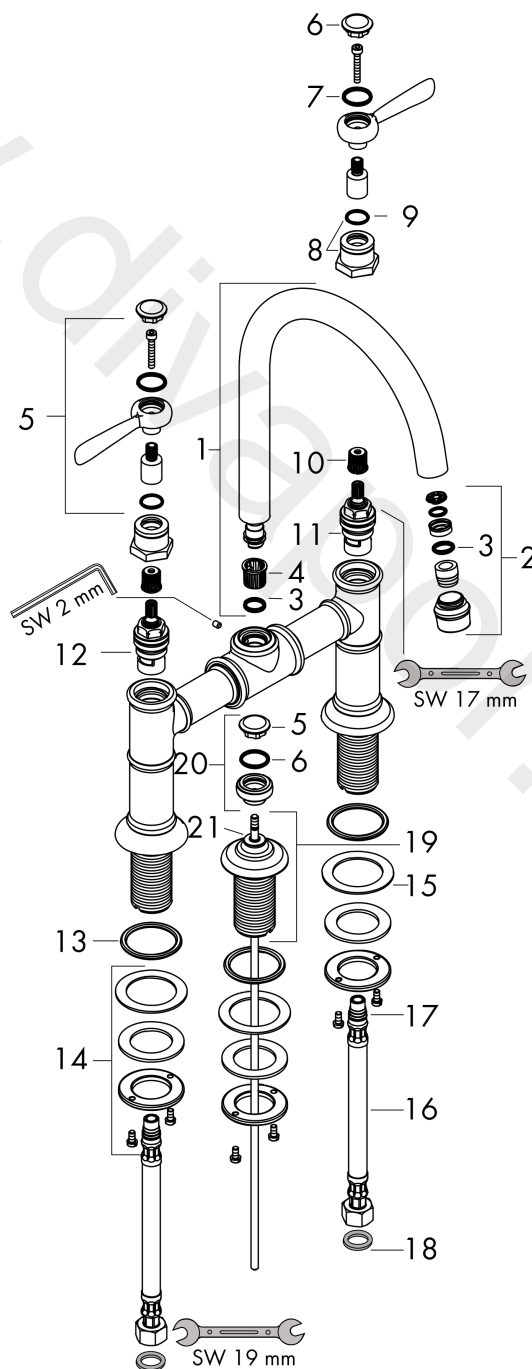

AXOR Montreux
2-handle basin mixer 220 with lever handles and pop-up waste set
 Finish: **Brushed Nickel** Article Number: **16511820**

product features

- consists of: 2-handle basin mixer, waste set
- ComfortZone 220
- projection: 175 mm
- spout height: 224 mm
- handle variant: lever handle
- swivel range 120°
- spray type: normal spray
- maximum flow rate at 3 bar: 5 l/min
- ceramic valves hot/cold 90°
- suitable for continuous flow water heaters
- pop-up waste set G 1¼
- connection type: G ¾ connections
- connection dimension: DN15
- EU taxonomy: max. 6 l/min - Substantial Contribution (SC)

Flowchart

AXOR Montreux
2-handle basin mixer 220 with lever handles and pop-up waste set
 Finish: **Brushed Nickel** Article Number: **16511820**

Exploded Drawing

Year of production: >10/16

AXOR Montreux
2-handle basin mixer 220 with lever handles and pop-up waste set
 Finish: **Brushed Nickel** Article Number: **16511820**

Spare part list

Year of production: >10/16

Pos.		Article Number	Price	PU
1	spout cpl.	97990820	£ 370,00	1
2	aerator laminar M18x1 (7 l/min)	97991820	£ 64,00	1
3	O-ring 11x2	98127000	£ 3,30	1
4	lever collar	92849000	£ 9,00	1
5	handle	92705820	£ 173,00	1
6	set of screw covers, cold / hot water / neutral	97987000	£ 64,00	1
7	O-ring 16x2	98133000	£ 3,30	1
8	sleeve	92712820	£ 137,00	1
9	O-ring 14x1,78	92984000	£ 3,30	1
10	adapter for handle	92375000	£ 51,00	1
11	shut off unit left closing	96351000	£ 51,00	1
12	shut off unit right closing	96350000	£ 51,00	1
13	O-ring 34x4	98155000	£ 3,30	1
14	fixing set for shut off unit	96078000	£ 35,00	1
15	lever collar	97548000	£ 3,30	1
16	connection hose 600 mm M10x1 G3/8	97398000	£ 35,00	1
17	O-ring 8x1,75	97827000	£ 3,30	1
18	sealing set	95581000	£ 6,10	1
19	escutcheon	98620820	£ 110,00	1
20	diverter knob	98619820	£ 110,00	1
21	O-ring 5x1	98196000	£ 3,30	1
a	pop up waste	94139820	£ 173,00	1