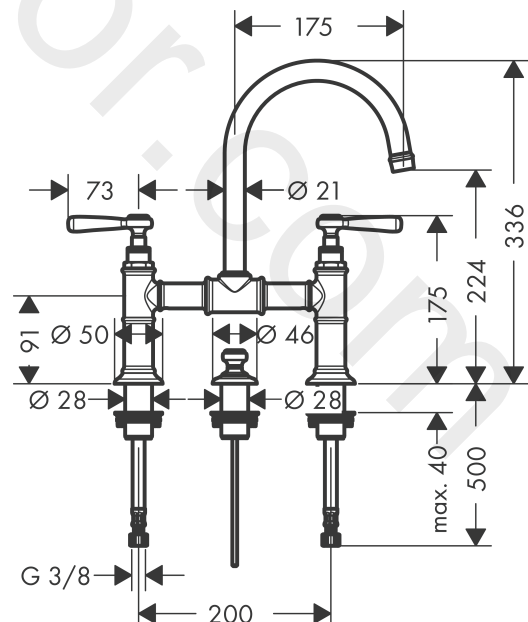

AXOR Montreux
2-handle basin mixer 220 with lever handles and pop-up waste set
 Finish: **Brushed Nickel** Article Number: **16511820**

product features

- consists of: 2-handle basin mixer, waste set
- ComfortZone 220
- projection: 175 mm
- spout height: 224 mm
- handle variant: lever handle
- swivel range 120°
- spray type: normal spray
- maximum flow rate at 3 bar: 5 l/min
- ceramic valves hot/cold 90°
- suitable for continuous flow water heaters
- pop-up waste set G 1¼
- connection type: G ¾ connections
- connection dimension: DN15
- EU taxonomy: max. 6 l/min - Substantial Contribution (SC)

Article Details

Price excl. VAT

1.625,00 £

Technology

Product image

Scale drawing

AXOR Montreux
2-handle basin mixer 220 with lever handles and pop-up waste set
 Finish: **Brushed Nickel** Article Number: **16511820**

Spare part list

Year of production: >10/16

Pos.		Article Number	Price	PU
1	spout cpl.	97990820	£ 370,00	1
2	aerator laminar M18x1 (7 l/min)	97991820	£ 64,00	1
3	O-ring 11x2	98127000	£ 3,30	1
4	lever collar	92849000	£ 9,00	1
5	handle	92705820	£ 173,00	1
6	set of screw covers, cold / hot water / neutral	97987000	£ 64,00	1
7	O-ring 16x2	98133000	£ 3,30	1
8	sleeve	92712820	£ 137,00	1
9	O-ring 14x1,78	92984000	£ 3,30	1
10	adapter for handle	92375000	£ 51,00	1
11	shut off unit left closing	96351000	£ 51,00	1
12	shut off unit right closing	96350000	£ 51,00	1
13	O-ring 34x4	98155000	£ 3,30	1
14	fixing set for shut off unit	96078000	£ 35,00	1
15	lever collar	97548000	£ 3,30	1
16	connection hose 600 mm M10x1 G3/8	97398000	£ 35,00	1
17	O-ring 8x1,75	97827000	£ 3,30	1
18	sealing set	95581000	£ 6,10	1
19	escutcheon	98620820	£ 110,00	1
20	diverter knob	98619820	£ 110,00	1
21	O-ring 5x1	98196000	£ 3,30	1
a	pop up waste	94139820	£ 173,00	1