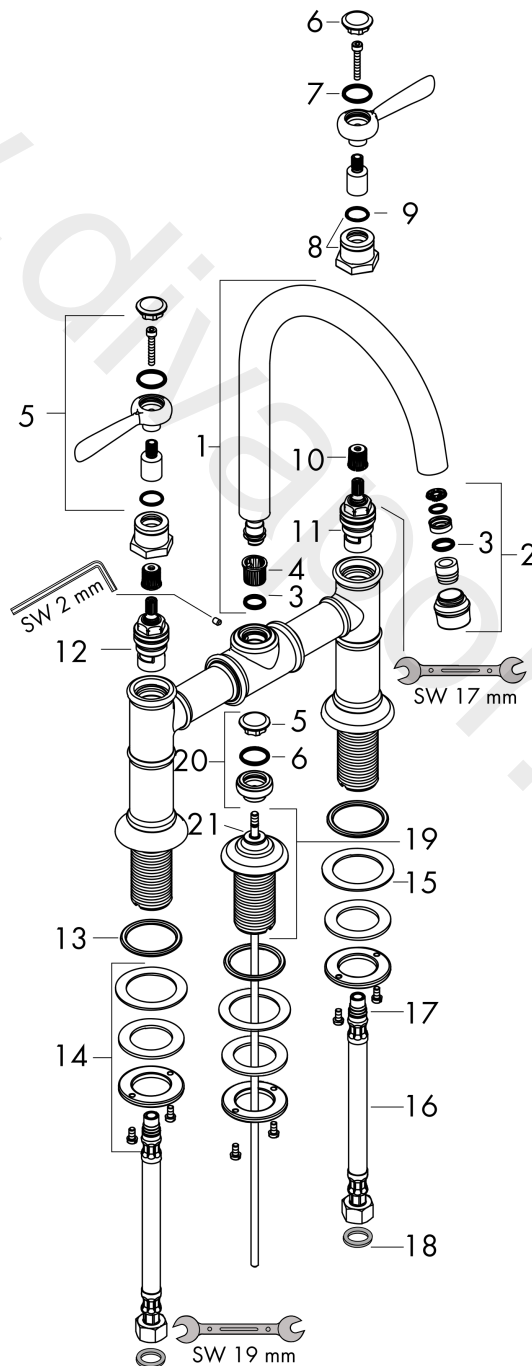

**AXOR Montreux**  
**2-handle basin mixer 220 with lever handles and pop-up waste set**  
 Surfaces: Article Number: **16511000**

## Exploded Drawing

Year of production: **10/16 - 11/16**

**AXOR Montreux**  
**2-handle basin mixer 220 with lever handles and pop-up waste set**  
 Surfaces: Article Number: **16511000**

## Spare part list

Year of production: **10/16 - 11/16**

Pos.		Article Number	Price	PU
1	spout cpl.	97990000	£ 224,00	1
2	aerator laminar M18x1 (7 l/min)	97991000	£ 43,00	1
3	O-ring 11x2	98127000	£ 3,30	1
4	lever collar	92849000	£ 9,00	1
5	handle	92705000	£ 96,00	1
6	set of screw covers, cold / hot water / neutral	97987000	£ 64,00	1
7	O-ring 16x2	98133000	£ 3,30	1
8	sleeve	92712000	£ 79,00	1
9	O-ring 14x1,78	92984000	£ 3,30	1
10	adapter for handle	92375000	£ 51,00	1
11	shut off unit left closing	96351001	-	1
12	shut off unit right closing	96350001	-	1
13	O-ring 34x4	98155000	£ 3,30	1
14	fixing set for shut off unit	96078000	£ 35,00	1
15	lever collar	97548000	£ 3,30	1
16	connection hose 600 mm M10x1 G3/8	97398000	£ 35,00	1
17	O-ring 8x1,75	97827000	£ 3,30	1
18	sealing set	95581000	£ 6,10	1
19	escutcheon	98620000	£ 79,00	1
20	diverter knob	98619000	£ 79,00	1
21	O-ring 5x1	98196000	£ 3,30	1
a	pop up waste	94139000	£ 96,00	1
b	Grease	90920000	£ 16,10	1