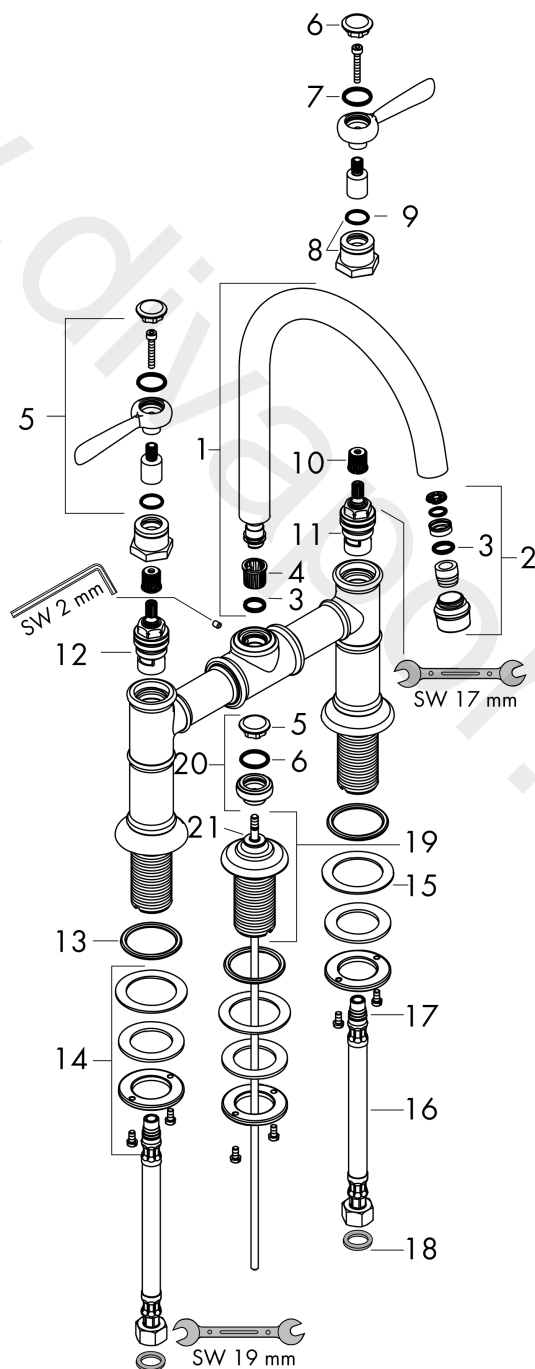

AXOR Montreux
2-handle basin mixer 220 with lever handles and pop-up waste set
 Finish: **Chrome** Article Number: **16511000**

Flowchart

AXOR Montreux
2-handle basin mixer 220 with lever handles and pop-up waste set
Finish: **Chrome** Article Number: **16511000**

Exploded Drawing

Year of production: >12/16

AXOR Montreux
2-handle basin mixer 220 with lever handles and pop-up waste set
 Finish: **Chrome** Article Number: **16511000**

Spare part list

Year of production: >12/16

Pos.		Article Number	Price	PU
1	spout cpl.	97990000	£ 224,00	1
2	aerator laminar M18x1 (7 l/min)	97991000	£ 43,00	1
3	O-ring 11x2	98127000	£ 3,30	1
4	lever collar	92849000	£ 9,00	1
5	handle	92705000	£ 96,00	1
6	set of screw covers, cold / hot water / neutral	97987000	£ 64,00	1
7	O-ring 16x2	98133000	£ 3,30	1
8	sleeve	92712000	£ 79,00	1
9	O-ring 14x1,78	92984000	£ 3,30	1
10	adapter for handle	92375000	£ 51,00	1
11	shut off unit left closing	94008000	£ 43,00	1
12	shut off unit right closing	94009000	£ 43,00	1
13	O-ring 34x4	98155000	£ 3,30	1
14	fixing set for shut off unit	96078000	£ 35,00	1
15	lever collar	97548000	£ 3,30	1
16	connection hose 600 mm M10x1 G3/8	97398000	£ 35,00	1
17	O-ring 8x1,75	97827000	£ 3,30	1
18	sealing set	95581000	£ 6,10	1
19	escutcheon	98620000	£ 79,00	1
20	diverter knob	98619000	£ 79,00	1
21	O-ring 5x1	98196000	£ 3,30	1
a	pop up waste	94139000	£ 96,00	1
b	Grease	90920000	£ 16,10	1