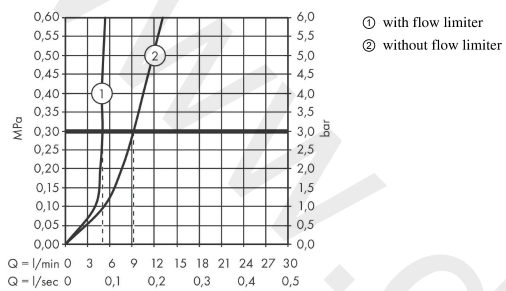

AXOR Montreux
2-handle basin mixer 220 with lever handles and pop-up waste set
 Finish: **Chrome** Article Number: **16511000**

Flowchart

AXOR Montreux
2-handle basin mixer 220 with lever handles and pop-up waste set
Finish: **Chrome** Article Number: **16511000**

Exploded Drawing

Year of production: >12/16

AXOR Montreux
2-handle basin mixer 220 with lever handles and pop-up waste set
 Finish: **Chrome** Article Number: **16511000**

Spare part list

Year of production: >12/16

Pos.		Article Number	Price	PU
1	spout cpl.	97990000	£ 224,00	1
2	aerator laminar M18x1 (7 l/min)	97991000	£ 43,00	1
3	O-ring 11x2	98127000	£ 3,30	1
4	lever collar	92849000	£ 9,00	1
5	handle	92705000	£ 96,00	1
6	set of screw covers, cold / hot water / neutral	97987000	£ 64,00	1
7	O-ring 16x2	98133000	£ 3,30	1
8	sleeve	92712000	£ 79,00	1
9	O-ring 14x1,78	92984000	£ 3,30	1
10	adapter for handle	92375000	£ 51,00	1
11	shut off unit left closing	94008000	£ 43,00	1
12	shut off unit right closing	94009000	£ 43,00	1
13	O-ring 34x4	98155000	£ 3,30	1
14	fixing set for shut off unit	96078000	£ 35,00	1
15	lever collar	97548000	£ 3,30	1
16	connection hose 600 mm M10x1 G3/8	97398000	£ 35,00	1
17	O-ring 8x1,75	97827000	£ 3,30	1
18	sealing set	95581000	£ 6,10	1
19	escutcheon	98620000	£ 79,00	1
20	diverter knob	98619000	£ 79,00	1
21	O-ring 5x1	98196000	£ 3,30	1
a	pop up waste	94139000	£ 96,00	1
b	Grease	90920000	£ 16,10	1