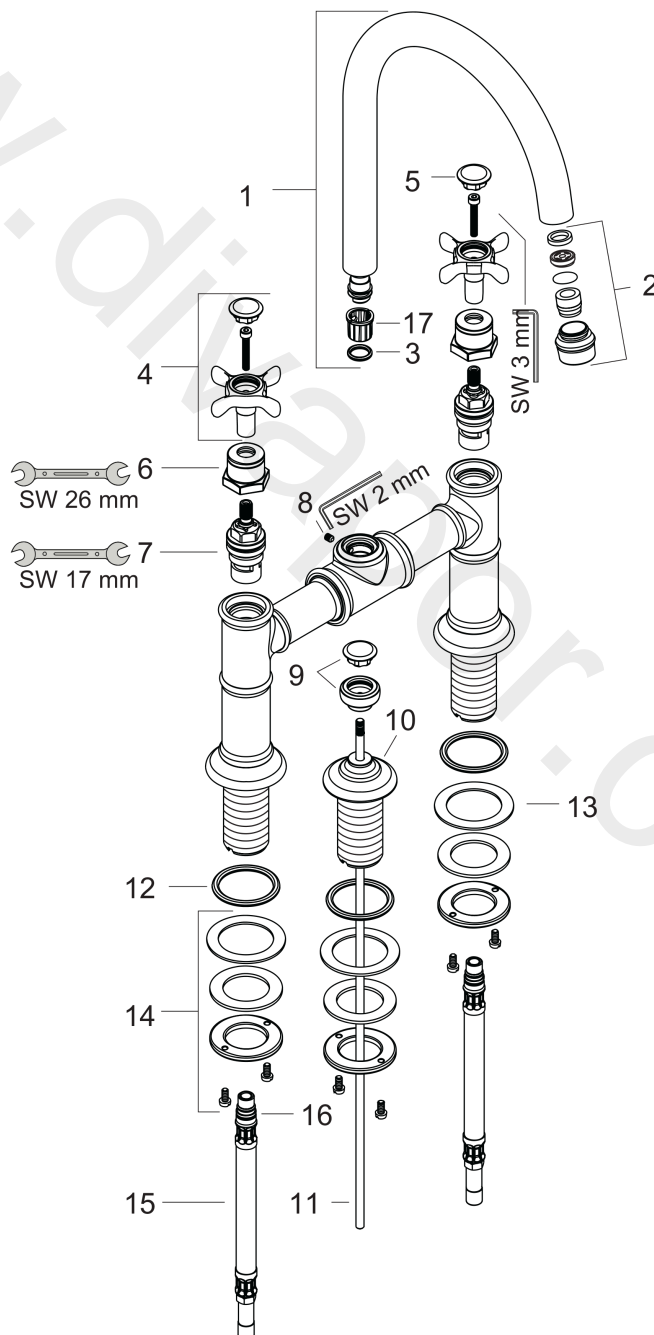

AXOR Montreux
2-handle basin mixer 220 with cross handles and pop-up waste set
 Surfaces: Article Number: **16510830**

Exploded Drawing

Year of production: **04/06 - 12/09**

AXOR Montreux

2-handle basin mixer 220 with cross handles and pop-up waste set

Surfaces: Article Number: **16510830**

Spare part list

Year of production: **04/06 - 12/09**

Pos.		Article Number	Price	PU
1	spout cpl.	97990830	£ 275,00	1
2	aerator laminar M18x1 (7 l/min)	97991830	£ 64,00	1
3	O-ring 11x2	98127000	£ 3,30	1
4	handle	16597830	£ 173,00	1
5	set of screw covers, cold / hot water / neutral	97987000	£ 64,00	1
6	sleeve	97993830	£ 64,00	1
7	shut off unit right closing	94009000	£ 43,00	1
8	hollow set screw M4x5	98731000	£ 3,30	1
9	diverter knob	98619830	£ 110,00	1
10	escutcheon	98620830	£ 110,00	1
11	pull rod	94067000	£ 20,50	1
12	O-ring 34x4	98155000	£ 3,30	1
13	lever collar	97548000	£ 3,30	1
14	fixing set for shut off unit	96078000	£ 35,00	1
15	connection hose 600 mm M10x1 G3/8	97398000	£ 35,00	1
16	O-ring 8x1,75	97827000	£ 3,30	1
17	lever collar	92849000	£ 9,00	1
a	supply pipe 490 mm	96786000	£ 64,00	1
b	pop up waste	94139830	£ 173,00	1