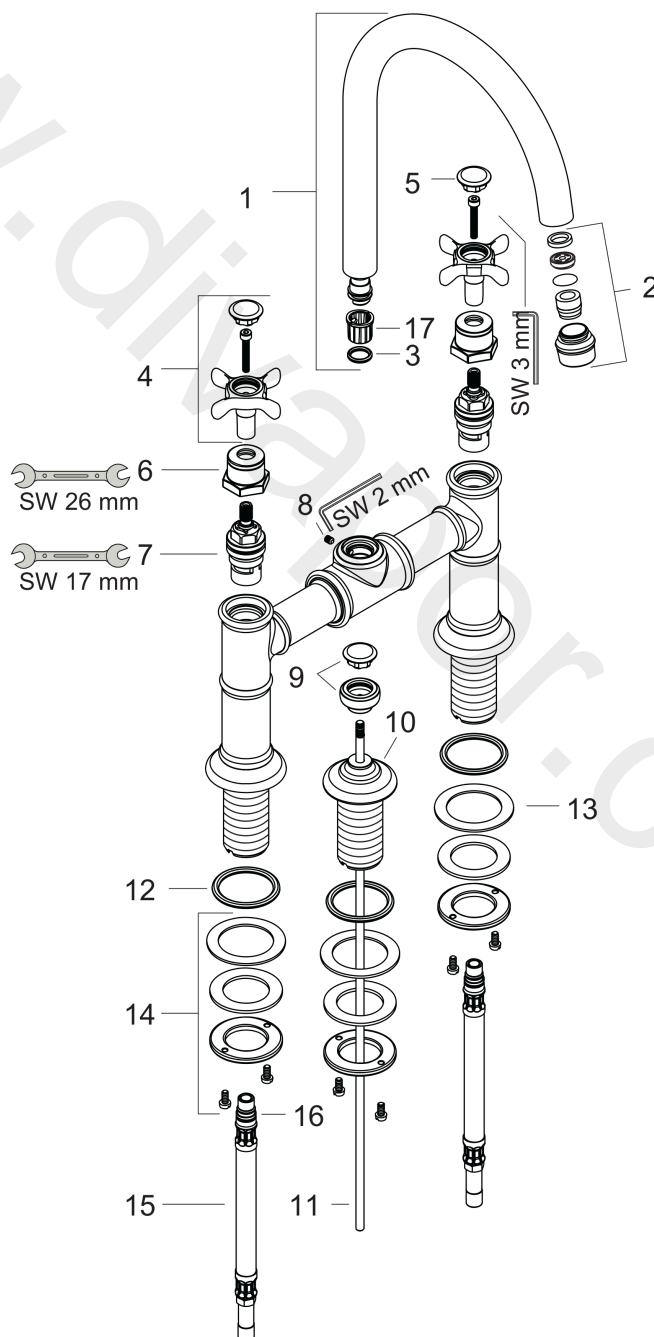

**AXOR Montreux**  
**2-handle basin mixer 220 with cross handles and pop-up waste set**  
Surfaces: Article Number: **16510830**

## Exploded Drawing

Year of production: **01/10 - 09/10**

## AXOR Montreux

**2-handle basin mixer 220 with cross handles and pop-up waste set**

Surfaces: Article Number: **16510830**

### Spare part list

Year of production: **01/10 - 09/10**

Pos.		Article Number	Price	PU
1	spout cpl.	97990830	£ 275,00	1
2	aerator laminar M18x1 (7 l/min)	97991830	£ 64,00	1
3	O-ring 11x2	98127000	£ 3,30	1
4	handle	16597830	£ 173,00	1
5	set of screw covers, cold / hot water / neutral	97987000	£ 64,00	1
6	sleeve	97993830	£ 64,00	1
7	shut off unit right closing	94009000	£ 43,00	1
8	hollow set screw M4x5	98731000	£ 3,30	1
9	diverter knob	98619830	£ 110,00	1
10	escutcheon	98620830	£ 110,00	1
11	pull rod	94067000	£ 20,50	1
12	O-ring 34x4	98155000	£ 3,30	1
13	lever collar	97548000	£ 3,30	1
14	fixing set for shut off unit	96078000	£ 35,00	1
15	connection hose 600 mm M10x1 G3/8	97398000	£ 35,00	1
16	O-ring 8x1,75	97827000	£ 3,30	1
17	lever collar	92849000	£ 9,00	1
a	supply pipe 490 mm	96786000	£ 64,00	1
b	pop up waste	94139830	£ 173,00	1