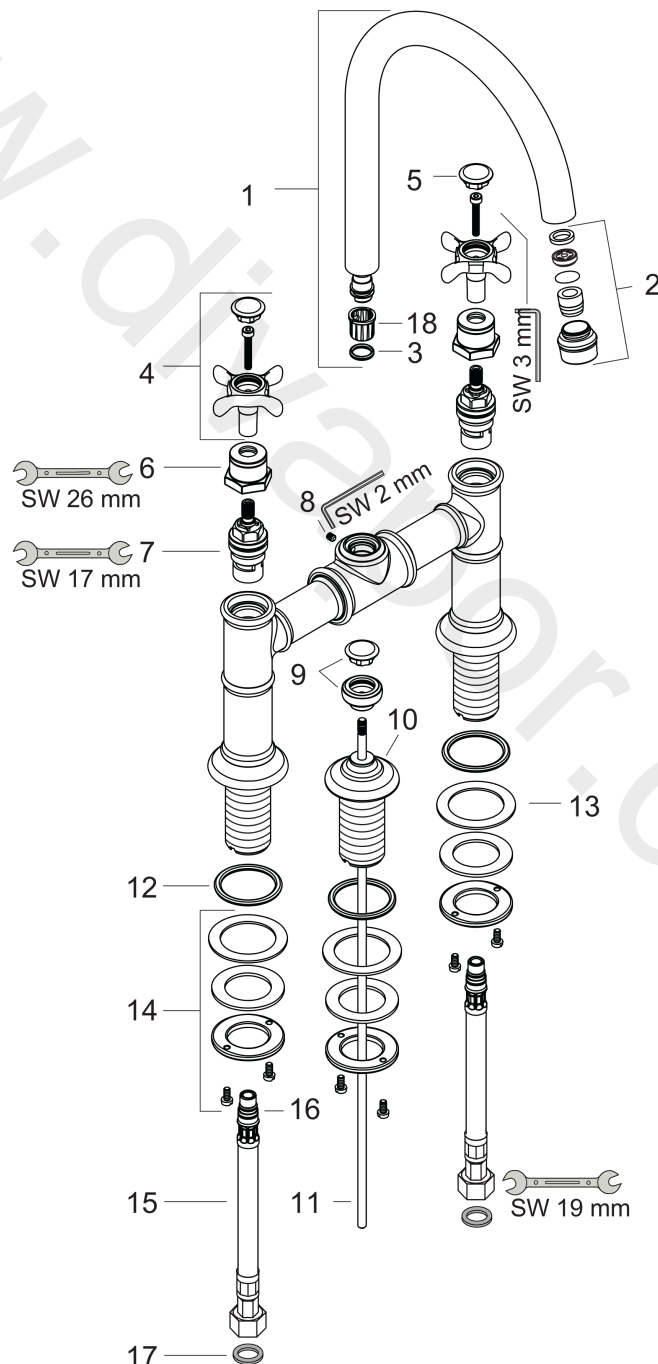

AXOR Montreux
2-handle basin mixer 220 with cross handles and pop-up waste set
 Surfaces: Article Number: **16510830**

Exploded Drawing

Year of production: **10/10 - 07/13**

AXOR Montreux

2-handle basin mixer 220 with cross handles and pop-up waste set

Surfaces: Article Number: **16510830**

Spare part list

Year of production: **10/10 - 07/13**

Pos.		Article Number	Price	PU
1	spout cpl.	97990830	£ 275,00	1
2	aerator M18x1 (5 l/min)	95378830	£ 64,00	1
3	O-ring 11x2	98127000	£ 3,30	1
4	handle	16597830	£ 173,00	1
5	set of screw covers, cold / hot water / neutral	97987000	£ 64,00	1
6	sleeve	97993830	£ 64,00	1
7	shut off unit right closing	94009000	£ 43,00	1
8	hollow set screw M4x5	98731000	£ 3,30	1
9	diverter knob	98619830	£ 110,00	1
10	escutcheon	98620830	£ 110,00	1
11	pull rod	94067000	£ 20,50	1
12	O-ring 34x4	98155000	£ 3,30	1
13	lever collar	97548000	£ 3,30	1
14	fixing set for shut off unit	96078000	£ 35,00	1
15	connection hose 600 mm M10x1 G3/8	97398000	£ 35,00	1
16	O-ring 8x1,75	97827000	£ 3,30	1
17	sealing set	95581000	£ 6,10	1
18	lever collar	92849000	£ 9,00	1
a	pop up waste	94139830	£ 173,00	1
b	supply pipe 490 mm	96786000	£ 64,00	1