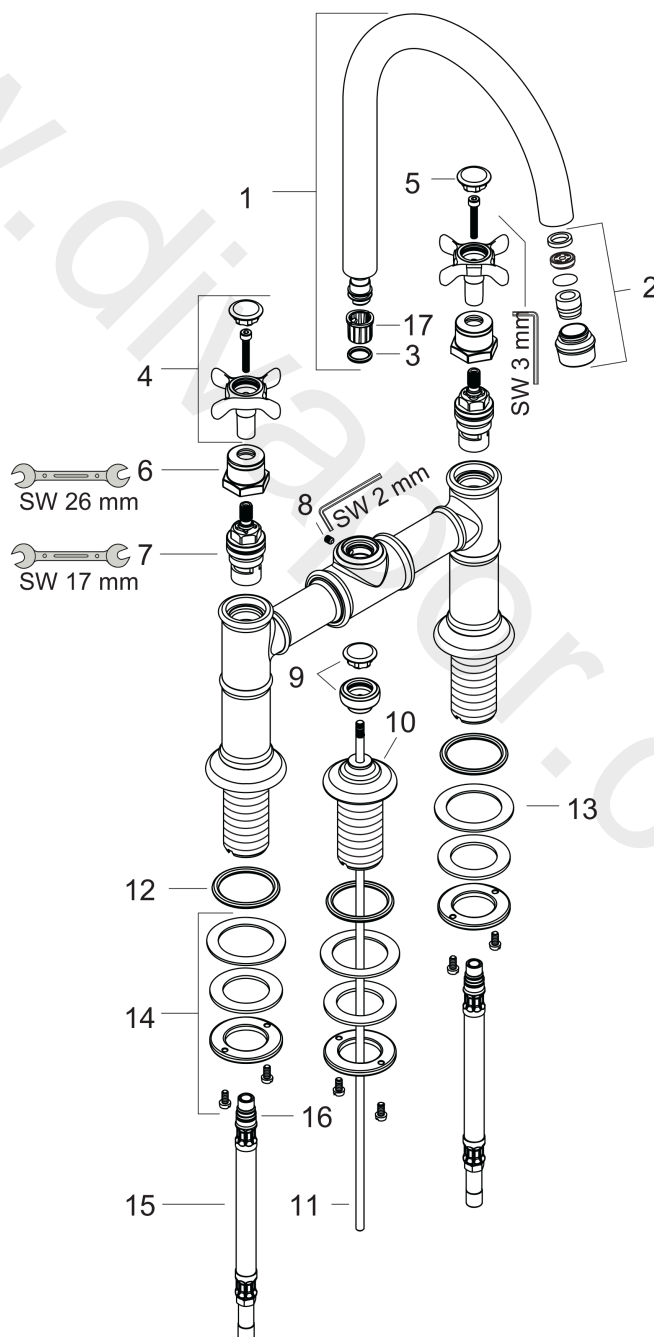

**AXOR Montreux**  
**2-handle basin mixer 220 with cross handles and pop-up waste set**  
Surfaces: Article Number: **16510820**

## Exploded Drawing

Year of production: **04/06 - 12/09**

**AXOR Montreux**  
**2-handle basin mixer 220 with cross handles and pop-up waste set**  
 Surfaces: Article Number: **16510820**

## Spare part list

Year of production: **04/06 - 12/09**

Pos.		Article Number	Price	PU
1	spout cpl.	97990820	£ 370,00	1
2	aerator laminar M18x1 (7 l/min)	97991820	£ 64,00	1
3	O-ring 11x2	98127000	£ 3,30	1
4	handle	16597820	£ 173,00	1
5	set of screw covers, cold / hot water / neutral	97987000	£ 64,00	1
6	sleeve	97993820	£ 79,00	1
7	shut off unit right closing	94009000	£ 43,00	1
8	hollow set screw M4x5	98731000	£ 3,30	1
9	diverter knob	98619820	£ 110,00	1
10	escutcheon	98620820	£ 110,00	1
11	pull rod	94067000	£ 20,50	1
12	O-ring 34x4	98155000	£ 3,30	1
13	lever collar	97548000	£ 3,30	1
14	fixing set for shut off unit	96078000	£ 35,00	1
15	connection hose 600 mm M10x1 G3/8	97398000	£ 35,00	1
16	O-ring 8x1,75	97827000	£ 3,30	1
17	lever collar	92849000	£ 9,00	1
a	pop up waste	94139820	£ 173,00	1
b	supply pipe 490 mm	96786000	£ 64,00	1