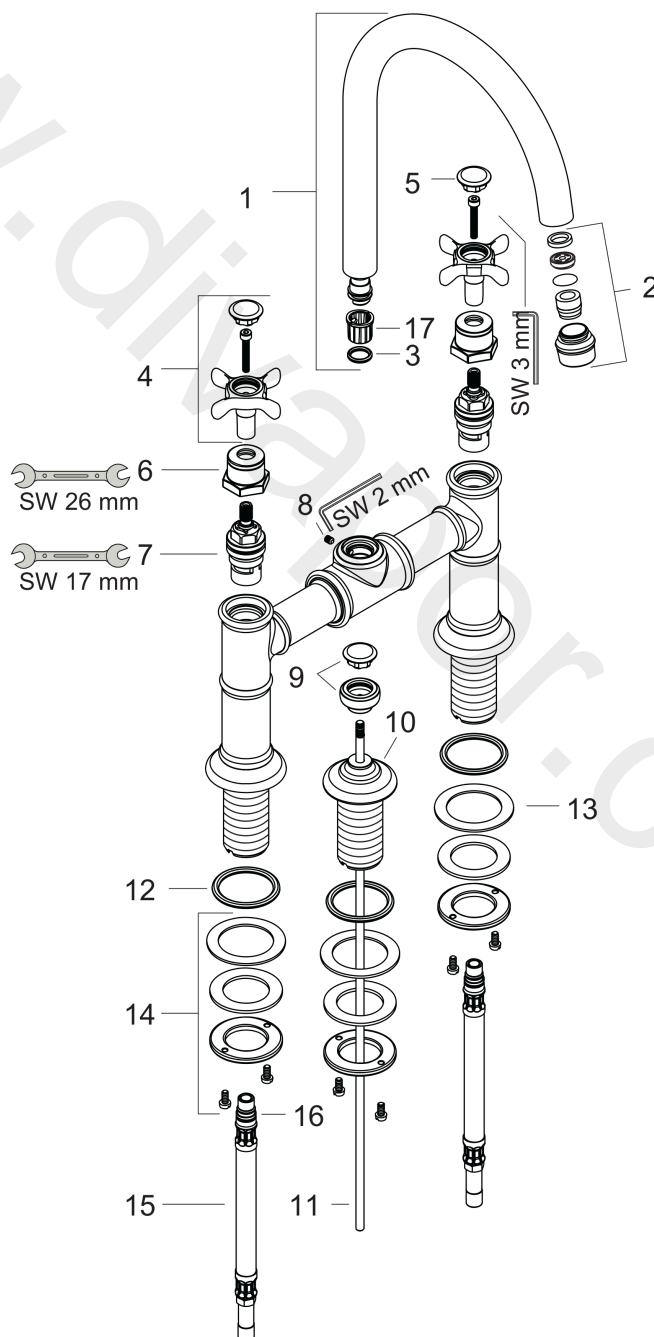

**AXOR Montreux**  
**2-handle basin mixer 220 with cross handles and pop-up waste set**  
Surfaces: Article Number: **16510820**

## Exploded Drawing

Year of production: **01/10 - 09/10**

**AXOR Montreux**  
**2-handle basin mixer 220 with cross handles and pop-up waste set**  
 Surfaces: Article Number: **16510820**

## Spare part list

Year of production: **01/10 - 09/10**

Pos.		Article Number	Price	PU
1	spout cpl.	97990820	£ 370,00	1
2	aerator laminar M18x1 (7 l/min)	97991820	£ 64,00	1
3	O-ring 11x2	98127000	£ 3,30	1
4	handle	16597820	£ 173,00	1
5	set of screw covers, cold / hot water / neutral	97987000	£ 64,00	1
6	sleeve	97993820	£ 79,00	1
7	shut off unit right closing	94009000	£ 43,00	1
8	hollow set screw M4x5	98731000	£ 3,30	1
9	diverter knob	98619820	£ 110,00	1
10	escutcheon	98620820	£ 110,00	1
11	pull rod	94067000	£ 20,50	1
12	O-ring 34x4	98155000	£ 3,30	1
13	lever collar	97548000	£ 3,30	1
14	fixing set for shut off unit	96078000	£ 35,00	1
15	connection hose 600 mm M10x1 G3/8	97398000	£ 35,00	1
16	O-ring 8x1,75	97827000	£ 3,30	1
17	lever collar	92849000	£ 9,00	1
a	supply pipe 490 mm	96786000	£ 64,00	1
b	pop up waste	94139820	£ 173,00	1