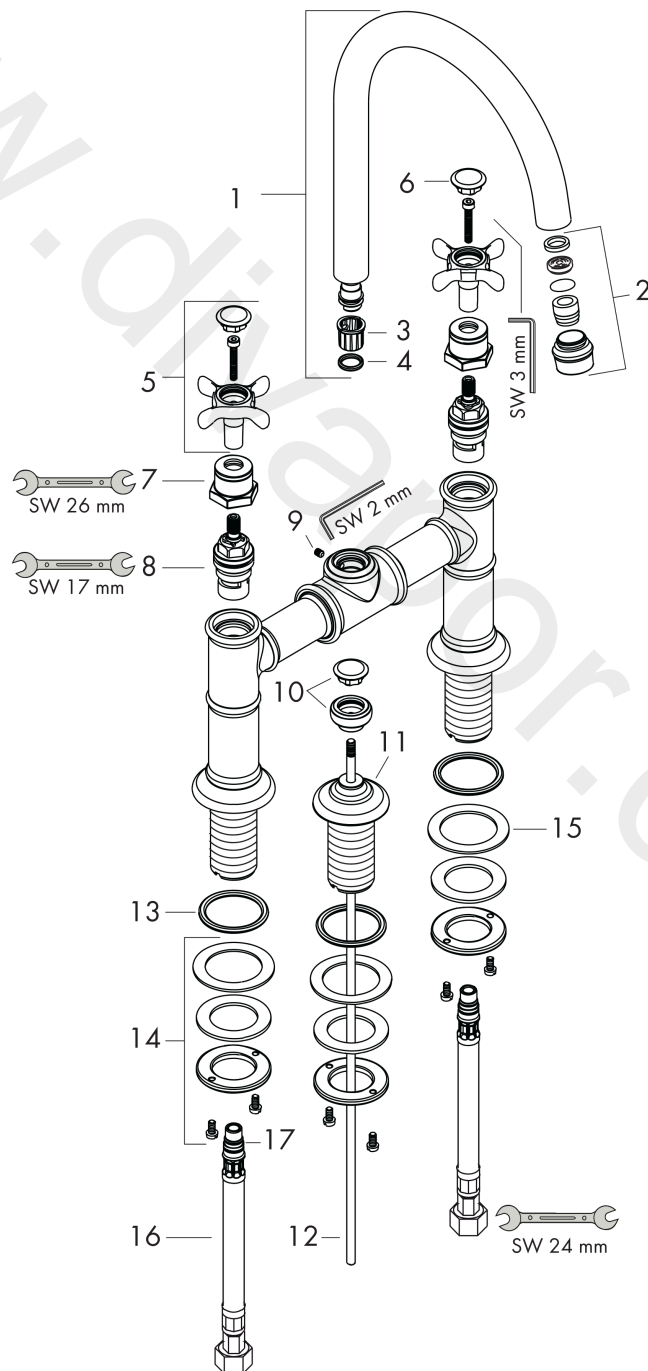

AXOR Montreux
2-handle basin mixer 220 with cross handles and pop-up waste set
 Finish: **Chrome** Article Number: **16510007**

product features

- consists of: 2-handle basin mixer, waste set
- ComfortZone 220
- projection: 175 mm
- spout height: 224 mm
- handle variant: cross handle
- swivel range 120°
- spray type: laminar spray
- maximum flow rate at 3 bar: 5 l/min
- ceramic valves hot/cold 90°
- suitable for continuous flow water heaters
- pop-up waste set G 1¼
- connection type: G ¾ connections
- connection dimension: DN15

Technology

Product image

Scale drawing

AXOR Montreux
2-handle basin mixer 220 with cross handles and pop-up waste set
 Finish: **Chrome** Article Number: **16510007**

Flowchart

AXOR Montreux
2-handle basin mixer 220 with cross handles and pop-up waste set
 Finish: **Chrome** Article Number: **16510007**

Exploded Drawing

Year of production: >11/18

AXOR Montreux
2-handle basin mixer 220 with cross handles and pop-up waste set
 Finish: **Chrome** Article Number: **16510007**

Spare part list

Year of production: >11/18

Pos.		Article Number	Price	PU
1	spout cpl.	97990000	£ 224,00	1
2	aerator laminar M18x1 (7 l/min)	97991000	£ 43,00	1
3	lever collar	92849000	£ 9,00	1
4	O-ring 11x2	98127000	£ 3,30	1
5	handle	16597000	£ 137,00	1
6	set of screw covers, cold / hot water / neutral	97987000	£ 64,00	1
7	sleeve	97993000	£ 51,00	1
8	shut off unit right closing	94009000	£ 43,00	1
9	hollow set screw M4x5	98731000	£ 3,30	1
10	diverter knob	98619000	£ 79,00	1
11	escutcheon	98620000	£ 79,00	1
12	pull rod	94067000	£ 20,50	1
13	O-ring 34x4	98155000	£ 3,30	1
14	lever collar	97548000	£ 3,30	1
15	fixing set for shut off unit	96078000	£ 35,00	1
16	connection hose 600 mm M10x1 G½	92786000	£ 51,00	1
17	O-ring 8x1,75	97827000	£ 3,30	1