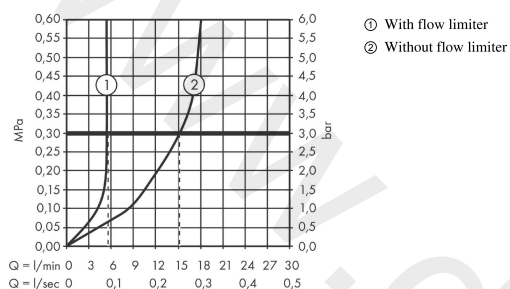

AXOR Montreux
2-handle basin mixer 220 with cross handles and pop-up waste set
 Finish: **Chrome** Article Number: **16510007**

product features

- consists of: 2-handle basin mixer, waste set
- ComfortZone 220
- projection: 175 mm
- spout height: 224 mm
- handle variant: cross handle
- swivel range 120°
- spray type: laminar spray
- maximum flow rate at 3 bar: 5 l/min
- ceramic valves hot/cold 90°
- suitable for continuous flow water heaters
- pop-up waste set G 1¼
- connection type: G ¾ connections
- connection dimension: DN15

Technology

Product image

Scale drawing

AXOR Montreux
2-handle basin mixer 220 with cross handles and pop-up waste set
 Finish: **Chrome** Article Number: **16510007**

Flowchart

AXOR Montreux
2-handle basin mixer 220 with cross handles and pop-up waste set
 Finish: **Chrome** Article Number: **16510007**