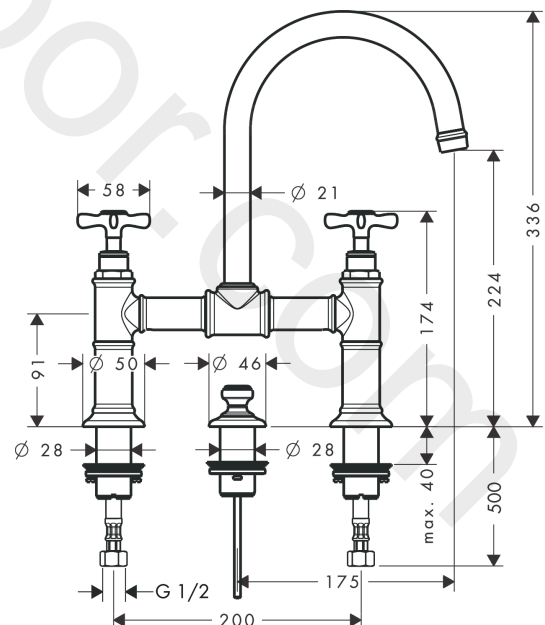

AXOR Montreux
2-handle basin mixer 220 with cross handles and pop-up waste set
 Finish: **Chrome** Article Number: **16510007**

product features

- consists of: 2-handle basin mixer, waste set
- ComfortZone 220
- projection: 175 mm
- spout height: 224 mm
- handle variant: cross handle
- swivel range 120°
- spray type: laminar spray
- maximum flow rate at 3 bar: 5 l/min
- ceramic valves hot/cold 90°
- suitable for continuous flow water heaters
- pop-up waste set G 1¼
- connection type: G ¾ connections
- connection dimension: DN15

Technology

Product image

Scale drawing

AXOR Montreux
2-handle basin mixer 220 with cross handles and pop-up waste set
 Finish: **Chrome** Article Number: **16510007**

Flowchart

AXOR Montreux
2-handle basin mixer 220 with cross handles and pop-up waste set
 Finish: **Chrome** Article Number: **16510007**

Exploded Drawing

Year of production: >11/18

AXOR Montreux
2-handle basin mixer 220 with cross handles and pop-up waste set
 Finish: **Chrome** Article Number: **16510007**

Spare part list

Year of production: >11/18

Pos.		Article Number	Price	PU
1	spout cpl.	97990000	£ 224,00	1
2	aerator laminar M18x1 (7 l/min)	97991000	£ 43,00	1
3	lever collar	92849000	£ 9,00	1
4	O-ring 11x2	98127000	£ 3,30	1
5	handle	16597000	£ 137,00	1
6	set of screw covers, cold / hot water / neutral	97987000	£ 64,00	1
7	sleeve	97993000	£ 51,00	1
8	shut off unit right closing	94009000	£ 43,00	1
9	hollow set screw M4x5	98731000	£ 3,30	1
10	diverter knob	98619000	£ 79,00	1
11	escutcheon	98620000	£ 79,00	1
12	pull rod	94067000	£ 20,50	1
13	O-ring 34x4	98155000	£ 3,30	1
14	lever collar	97548000	£ 3,30	1
15	fixing set for shut off unit	96078000	£ 35,00	1
16	connection hose 600 mm M10x1 G½	92786000	£ 51,00	1
17	O-ring 8x1,75	97827000	£ 3,30	1