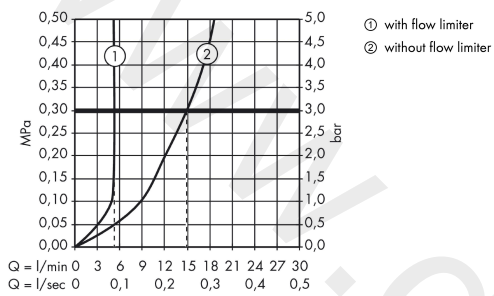

AXOR Montreux
2-handle basin mixer 220 with cross handles and pop-up waste set
 Finish: **Chrome** Article Number: **16510000**

Flowchart

AXOR Montreux
2-handle basin mixer 220 with cross handles and pop-up waste set
 Finish: **Chrome** Article Number: **16510000**

Exploded Drawing

Year of production: >10/10

AXOR Montreux
2-handle basin mixer 220 with cross handles and pop-up waste set
 Finish: **Chrome** Article Number: **16510000**

Spare part list

Year of production: >10/10

Pos.		Article Number	Price	PU
1	spout cpl.	97990000	£ 224,00	1
2	aerator laminar M18x1 (7 l/min)	97991000	£ 43,00	1
3	O-ring 11x2	98127000	£ 3,30	1
4	handle	16597000	£ 137,00	1
5	set of screw covers, cold / hot water / neutral	97987000	£ 64,00	1
6	sleeve	97993000	£ 51,00	1
7	shut off unit right closing	94009000	£ 43,00	1
8	hollow set screw M4x5	98731000	£ 3,30	1
9	diverter knob	98619000	£ 79,00	1
10	escutcheon	98620000	£ 79,00	1
11	pull rod	94067000	£ 20,50	1
12	O-ring 34x4	98155000	£ 3,30	1
13	lever collar	97548000	£ 3,30	1
14	fixing set for shut off unit	96078000	£ 35,00	1
15	connection hose 600 mm M10x1 G3/8	97398000	£ 35,00	1
16	O-ring 8x1,75	97827000	£ 3,30	1
17	sealing set	95581000	£ 6,10	1
18	lever collar	92849000	£ 9,00	1
a	pop up waste	94139000	£ 96,00	1
b	aerator M18x1 (5 l/min)	95387000	£ 43,00	1
c	supply pipe 490 mm	96786000	£ 64,00	1