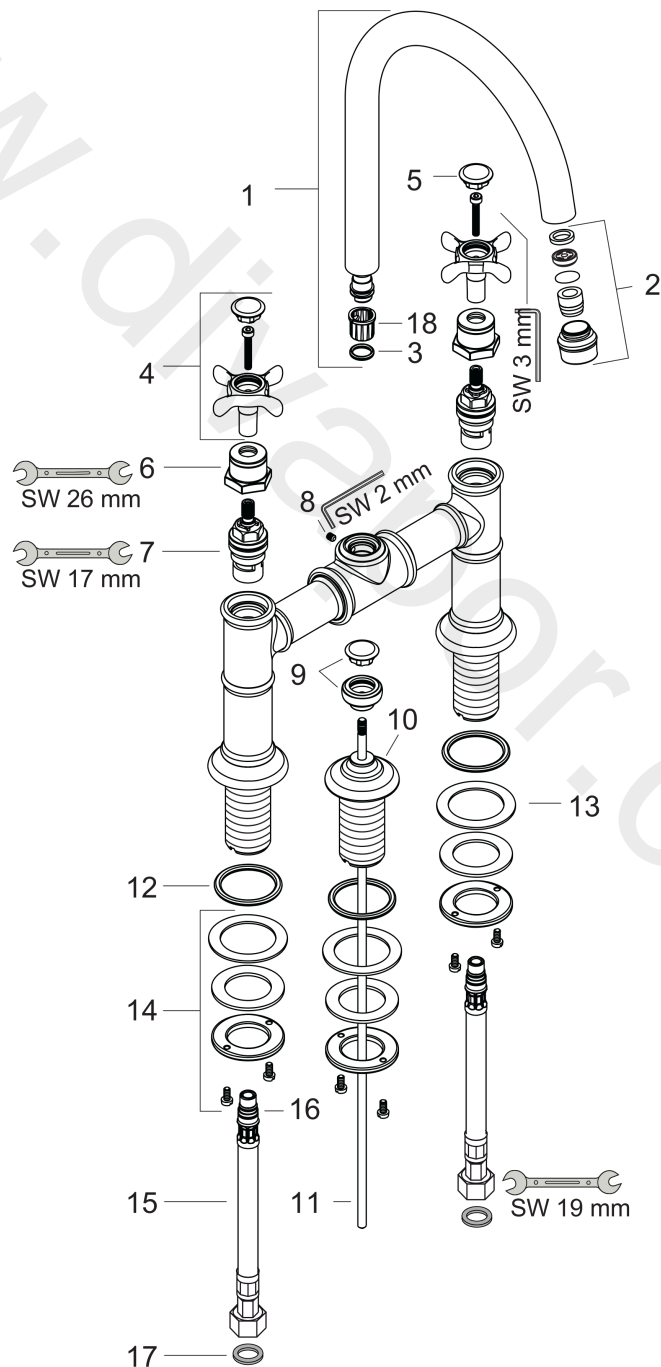

AXOR Montreux
2-handle basin mixer 220 with cross handles and pop-up waste set
 Finish: **Chrome** Article Number: **16510000**

Flowchart

AXOR Montreux
2-handle basin mixer 220 with cross handles and pop-up waste set
 Finish: **Chrome** Article Number: **16510000**

Exploded Drawing

Year of production: >10/10

AXOR Montreux
2-handle basin mixer 220 with cross handles and pop-up waste set
 Finish: **Chrome** Article Number: **16510000**

Spare part list

Year of production: >10/10

Pos.		Article Number	Price	PU
1	spout cpl.	97990000	£ 224,00	1
2	aerator laminar M18x1 (7 l/min)	97991000	£ 43,00	1
3	O-ring 11x2	98127000	£ 3,30	1
4	handle	16597000	£ 137,00	1
5	set of screw covers, cold / hot water / neutral	97987000	£ 64,00	1
6	sleeve	97993000	£ 51,00	1
7	shut off unit right closing	94009000	£ 43,00	1
8	hollow set screw M4x5	98731000	£ 3,30	1
9	diverter knob	98619000	£ 79,00	1
10	escutcheon	98620000	£ 79,00	1
11	pull rod	94067000	£ 20,50	1
12	O-ring 34x4	98155000	£ 3,30	1
13	lever collar	97548000	£ 3,30	1
14	fixing set for shut off unit	96078000	£ 35,00	1
15	connection hose 600 mm M10x1 G3/8	97398000	£ 35,00	1
16	O-ring 8x1,75	97827000	£ 3,30	1
17	sealing set	95581000	£ 6,10	1
18	lever collar	92849000	£ 9,00	1
a	pop up waste	94139000	£ 96,00	1
b	aerator M18x1 (5 l/min)	95387000	£ 43,00	1
c	supply pipe 490 mm	96786000	£ 64,00	1